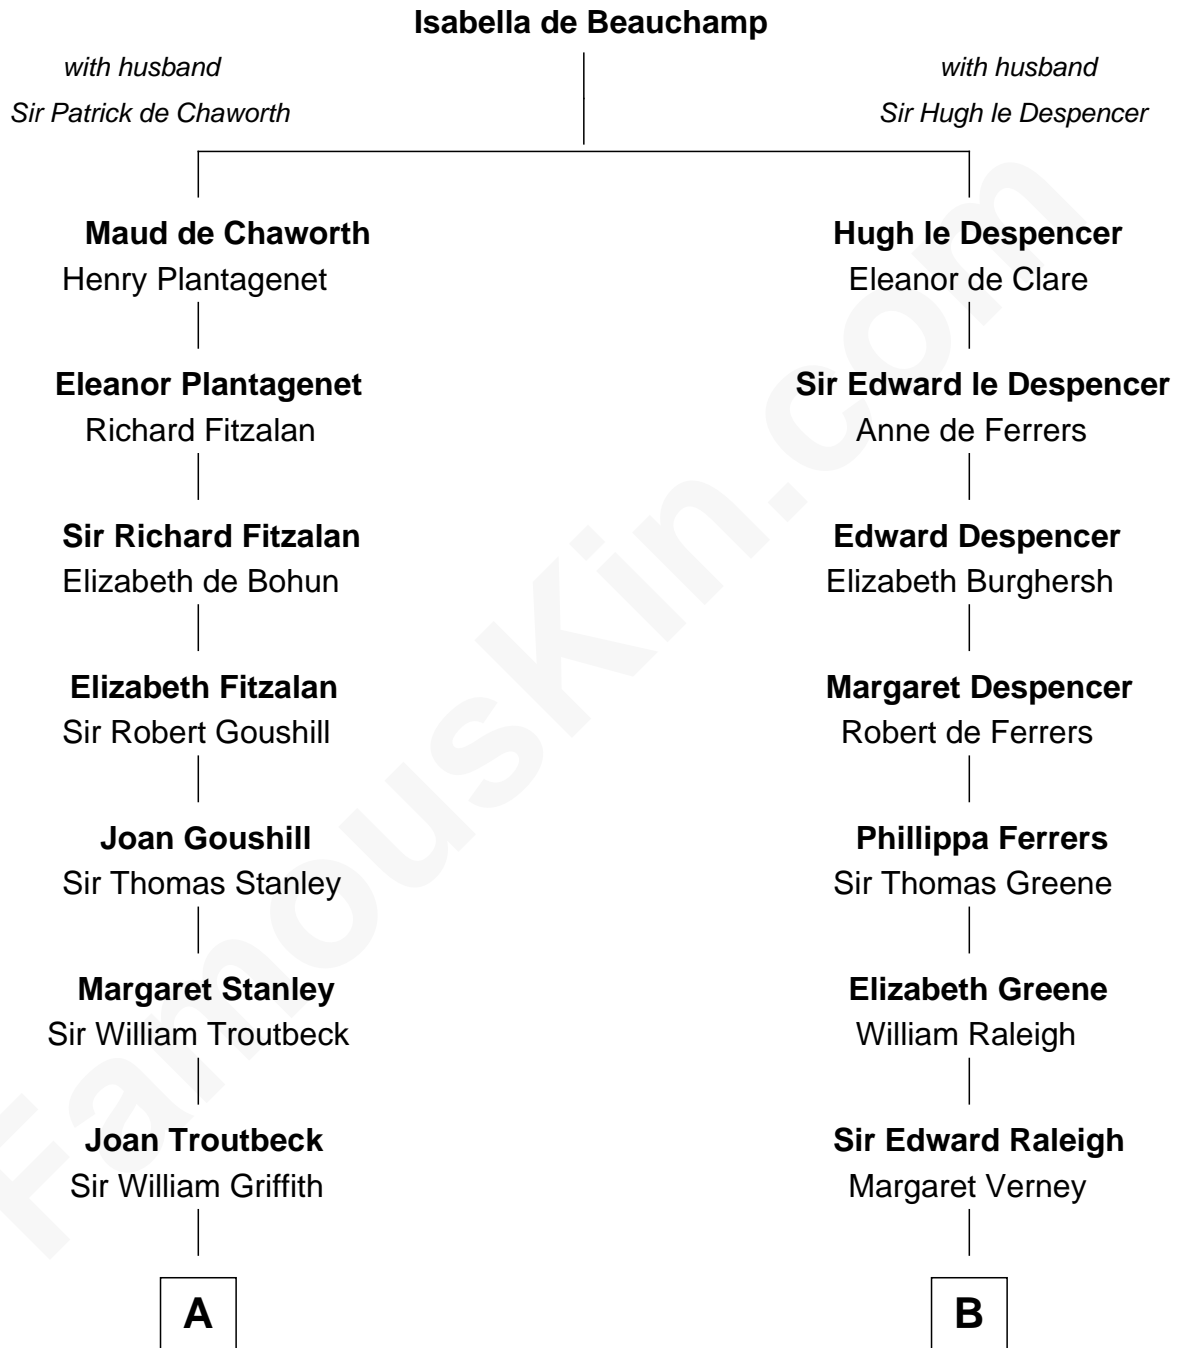

FamousKin.com
Relationship Chart of
John Quincy Adams
6th U.S. President

17th cousin 2 times removed of

Stephen A. Douglas
Participated in Lincoln-Douglas Debates

C

Martha Arnold
Benajah Douglass

Dr. Stephen Arnold Douglass
Sarah Fiske