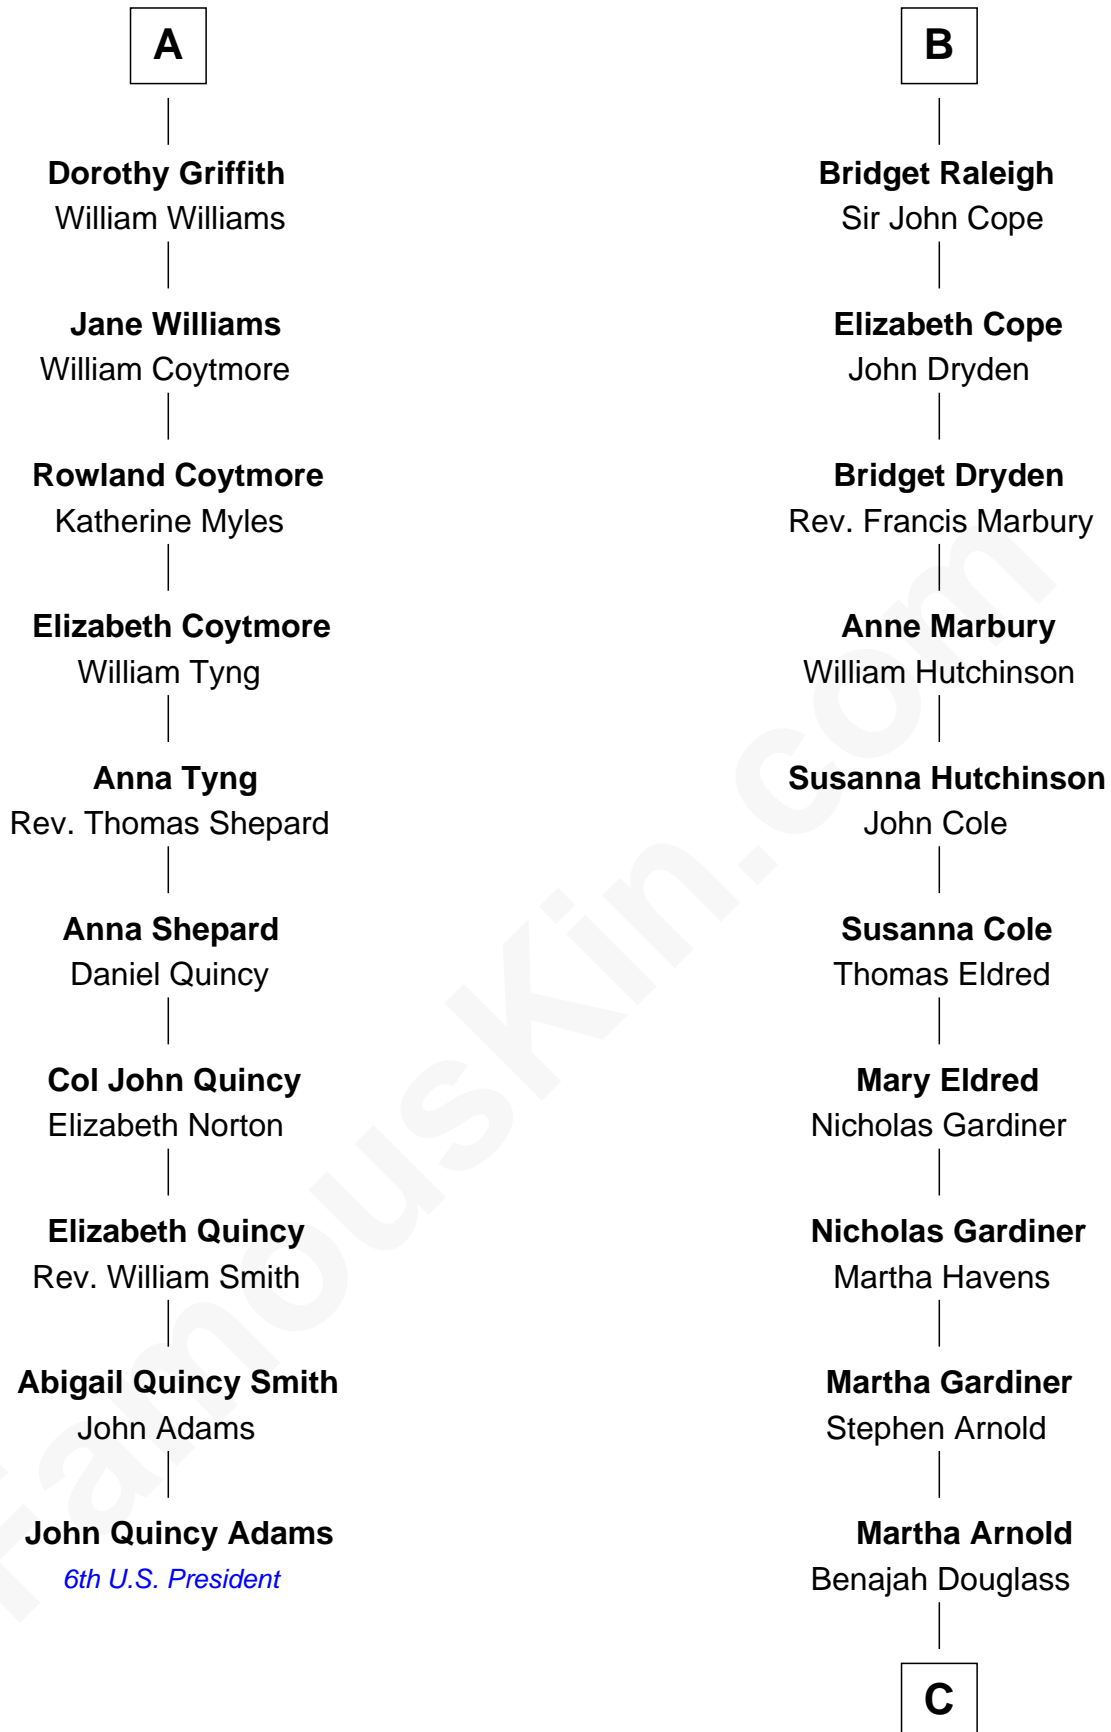

**FamousKin.com**  
**Relationship Chart of**  
**John Quincy Adams**  
*6th U.S. President*

16th cousin 2 times removed of

**Stephen A. Douglas**  
*Participated in Lincoln-Douglas Debates*

**C**

Dr. Stephen Arnold Douglass