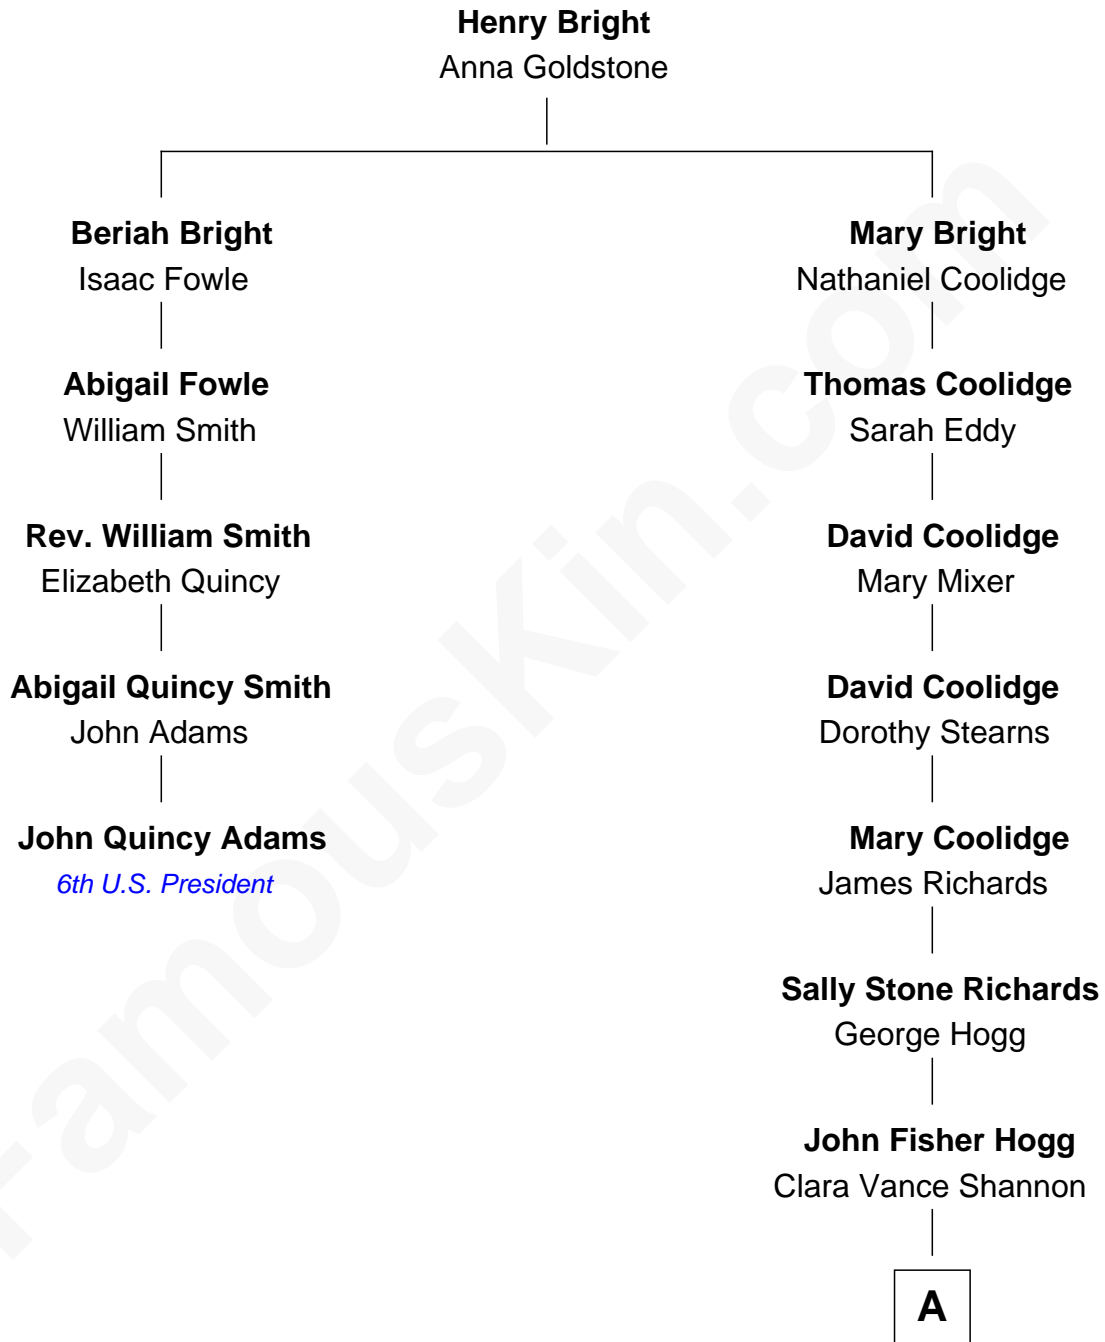

FamousKin.com
Relationship Chart of
John Quincy Adams
6th U.S. President

4th cousin 6 times removed of

Judith Hoag
TV and Movie Actress

A

John B. Hogg

Mary Margaret Elson

Charles Elson Hogg

Mary Pauline Haslage