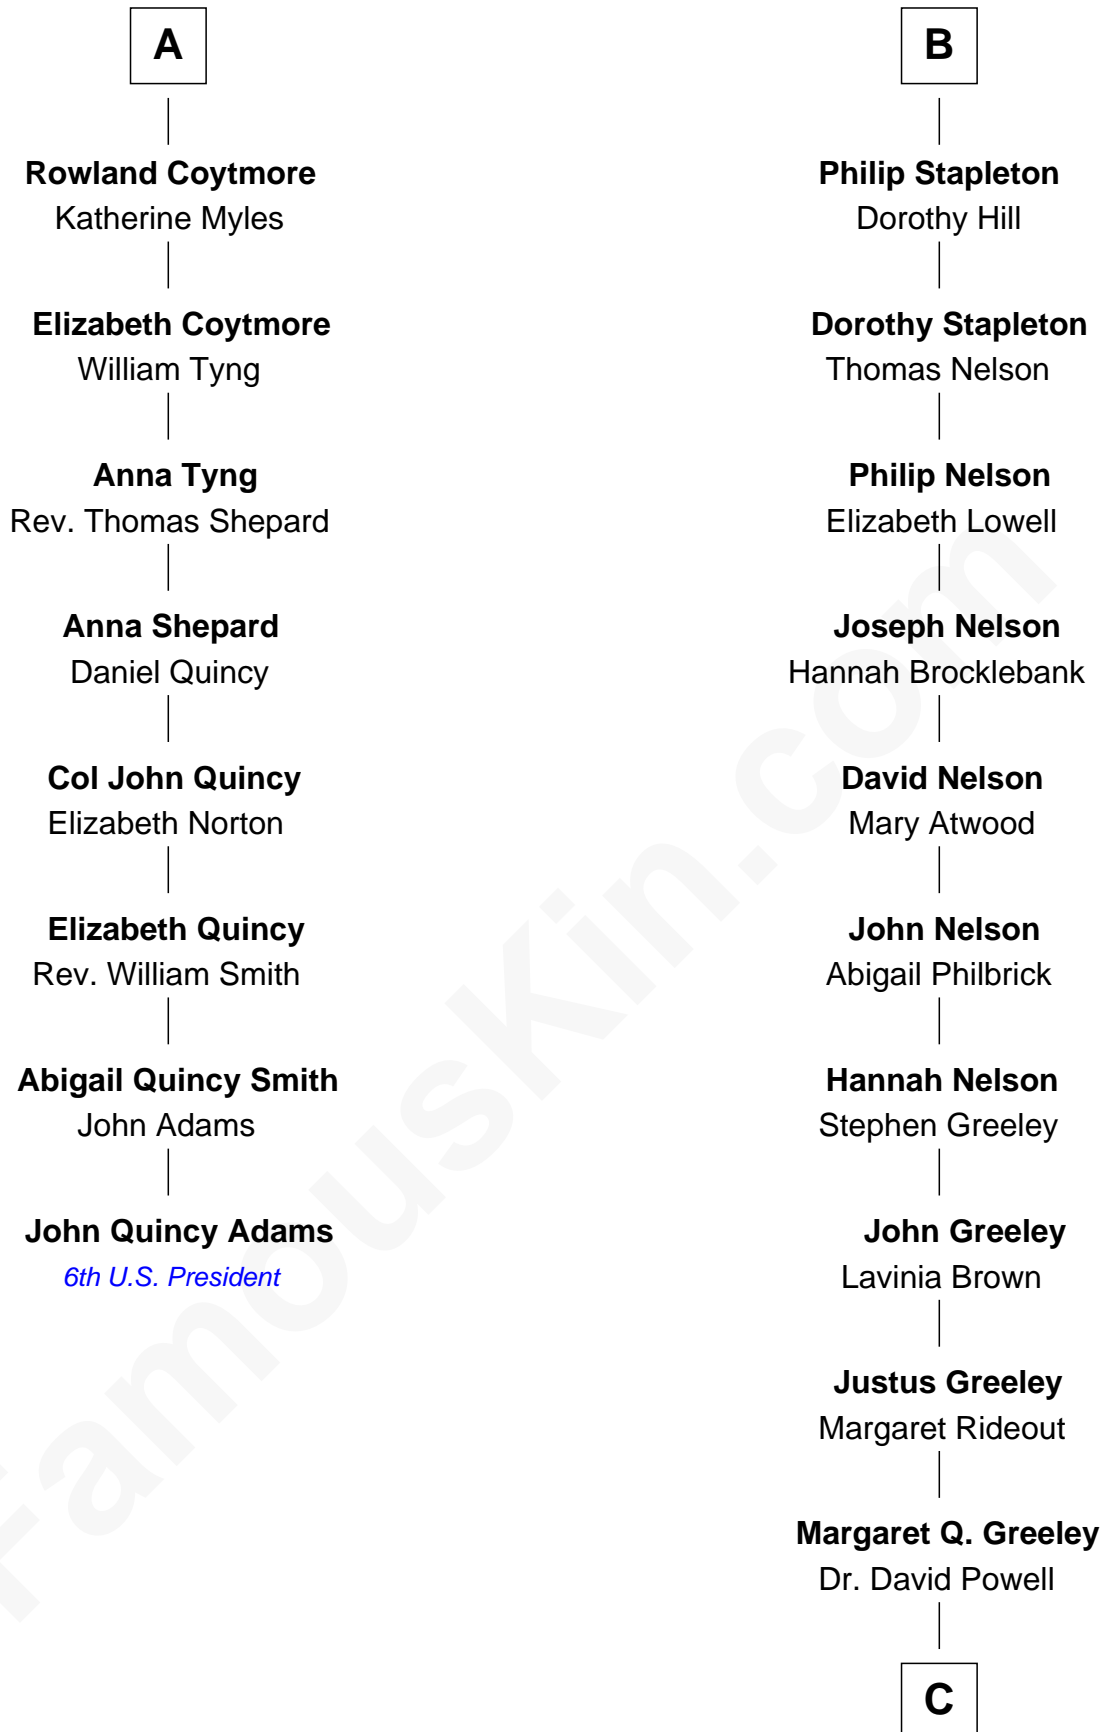

**FamousKin.com**  
**Relationship Chart of**  
**John Quincy Adams**  
*6th U.S. President*

14th cousin 5 times removed of

**Margot Kidder**  
*TV and Movie Actress*

**C**

—  
**Margaret Powell**  
Sidney Jesse Kidder

—  
**Kendall Kidder**  
Jocelyn Mary Wilson

—  
**Margot Kidder**  
*TV and Movie Actress*

FamousKin.com