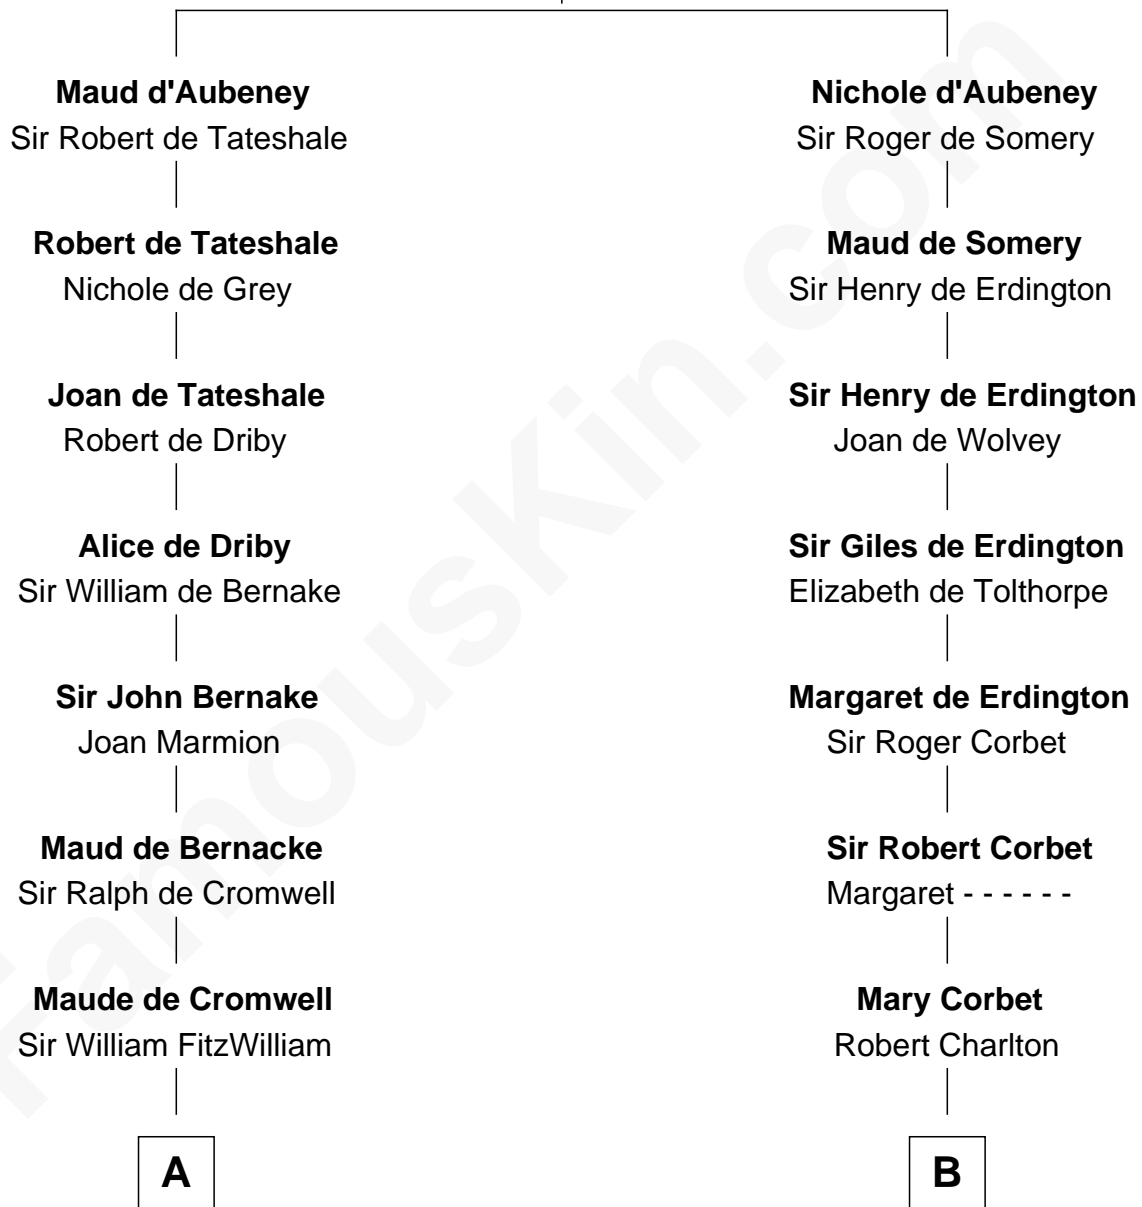

FamousKin.com
Relationship Chart of
John Quincy Adams
6th U.S. President

19th cousin 2 times removed of
Katharine Hepburn
Movie Actress

William d'Aubenev
Mabel of Chester

C

Elizabeth Quincy
Rev. William Smith

Abigail Quincy Smith
John Adams

John Quincy Adams
6th U.S. President

D

Erastus Spalding
Jennet Mack

Martha Ann Spalding
Leman Benton Garlinghouse

Caroline Garlinghouse
Alfred Augustus Houghton

Katharine Martha Houghton
Thomas Norval Hepburn