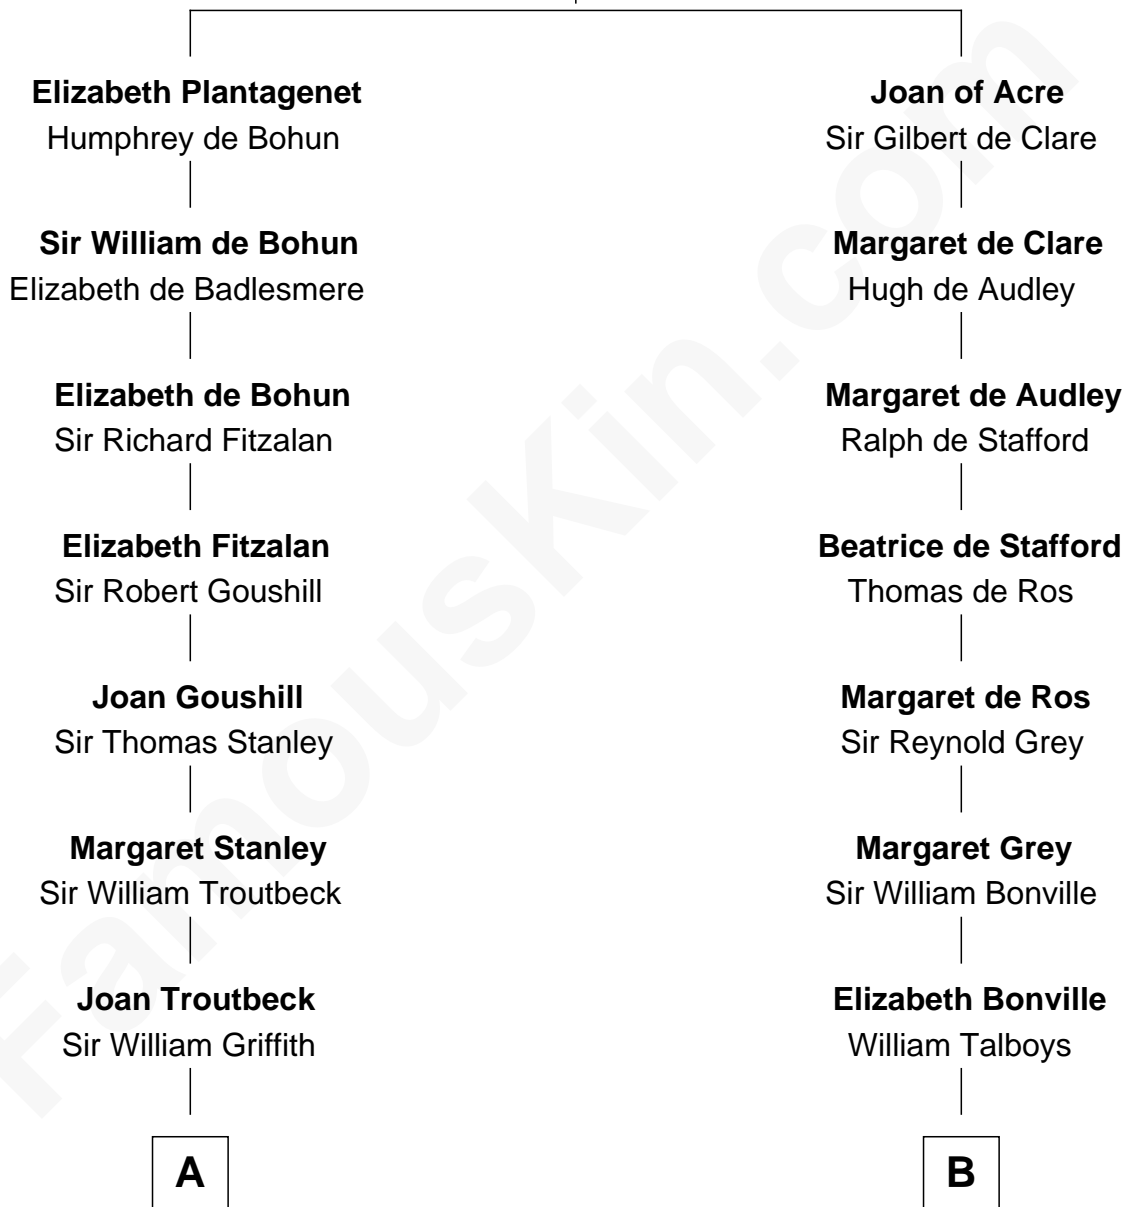

FamousKin.com
Relationship Chart of
John Quincy Adams
6th U.S. President

17th cousin 4 times removed of

Katharine Hepburn
Movie Actress

King Edward I
 Eleanor of Castile

C

Erastus Spalding

Jennet Mack

Martha Ann Spalding

Leman Benton Garlinghouse

Caroline Garlinghouse

Alfred Augustus Houghton

Katharine Martha Houghton

Thomas Norval Hepburn

Katharine Hepburn

Movie Actress