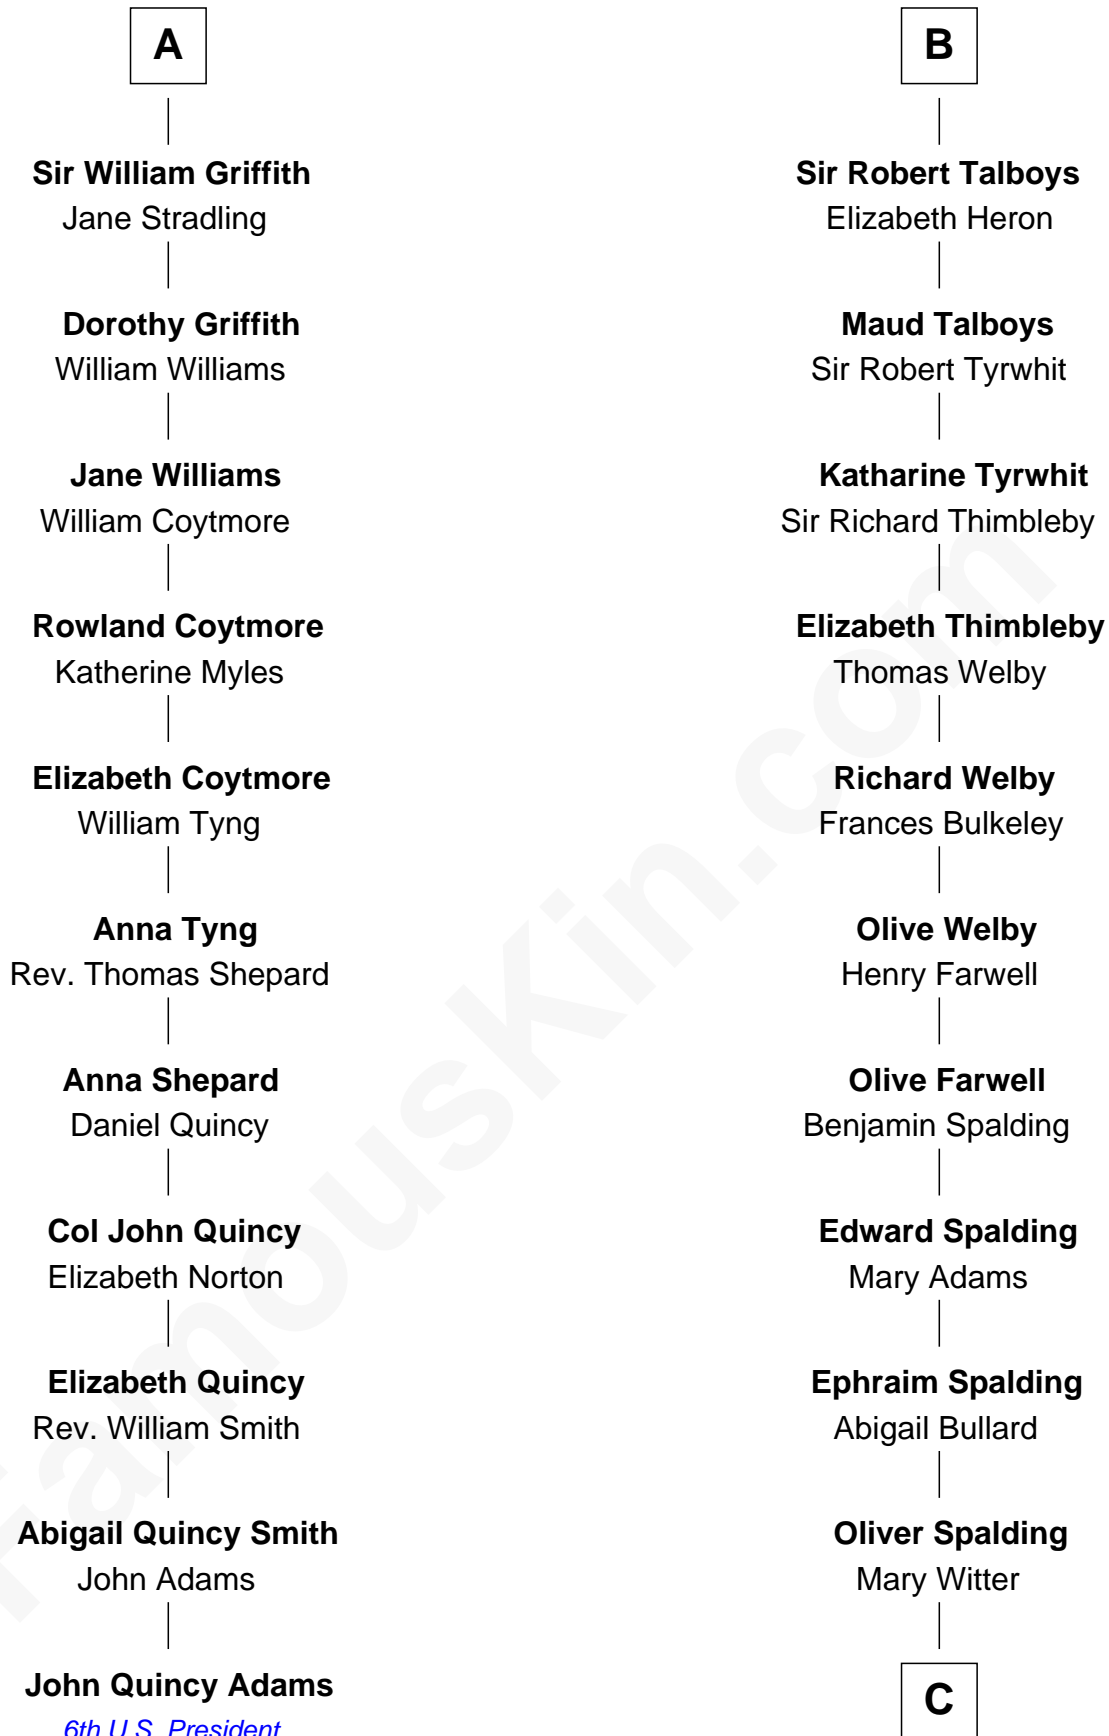

FamousKin.com
Relationship Chart of
John Quincy Adams
6th U.S. President

17th cousin 4 times removed of

Katharine Hepburn
Movie Actress

King Edward I
 Eleanor of Castile

C

Erastus Spalding

Jennet Mack

Martha Ann Spalding

Leman Benton Garlinghouse

Caroline Garlinghouse

Alfred Augustus Houghton

Katharine Martha Houghton

Thomas Norval Hepburn

Katharine Hepburn

Movie Actress