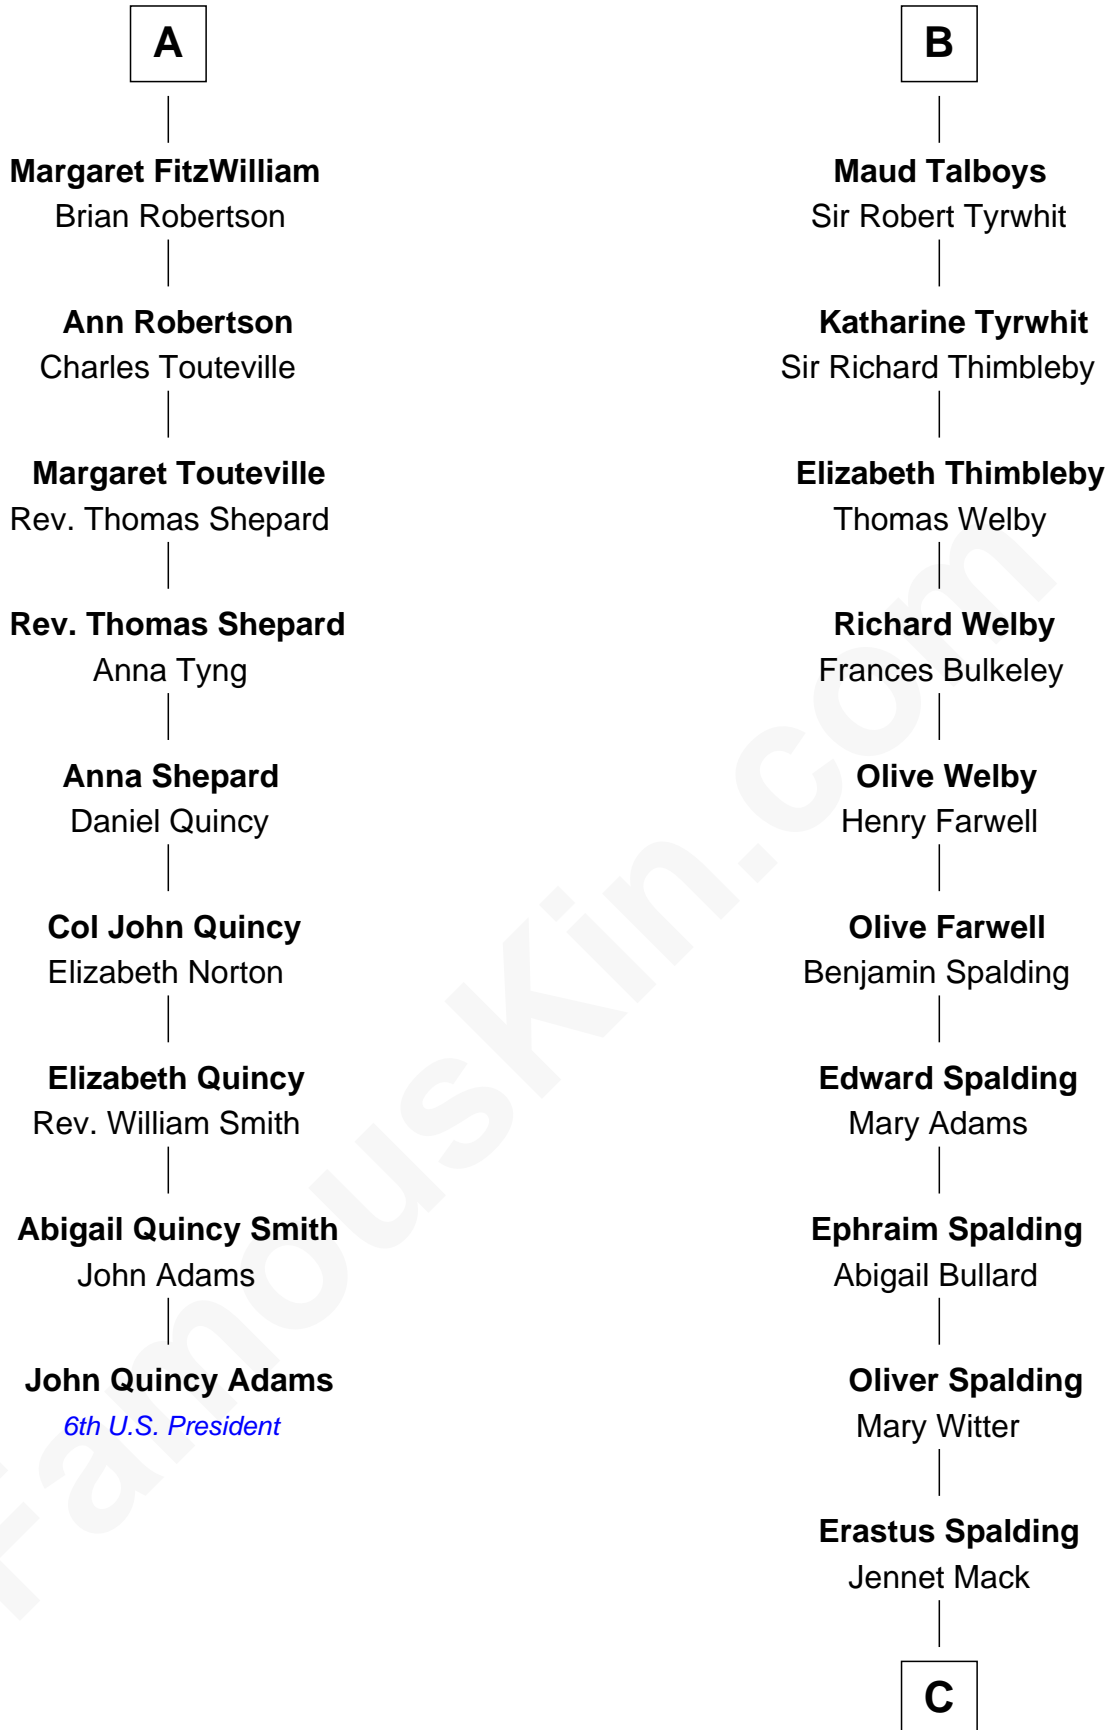

**FamousKin.com**  
**Relationship Chart of**  
**John Quincy Adams**  
*6th U.S. President*

15th cousin 5 times removed of  
**Katharine Hepburn**  
*Movie Actress*

**C**

**Martha Ann Spalding**

Leman Benton Garlinghouse

**Caroline Garlinghouse**

Alfred Augustus Houghton

**Katharine Martha Houghton**

Thomas Norval Hepburn

**Katharine Hepburn**

*Movie Actress*

FamousKin.com