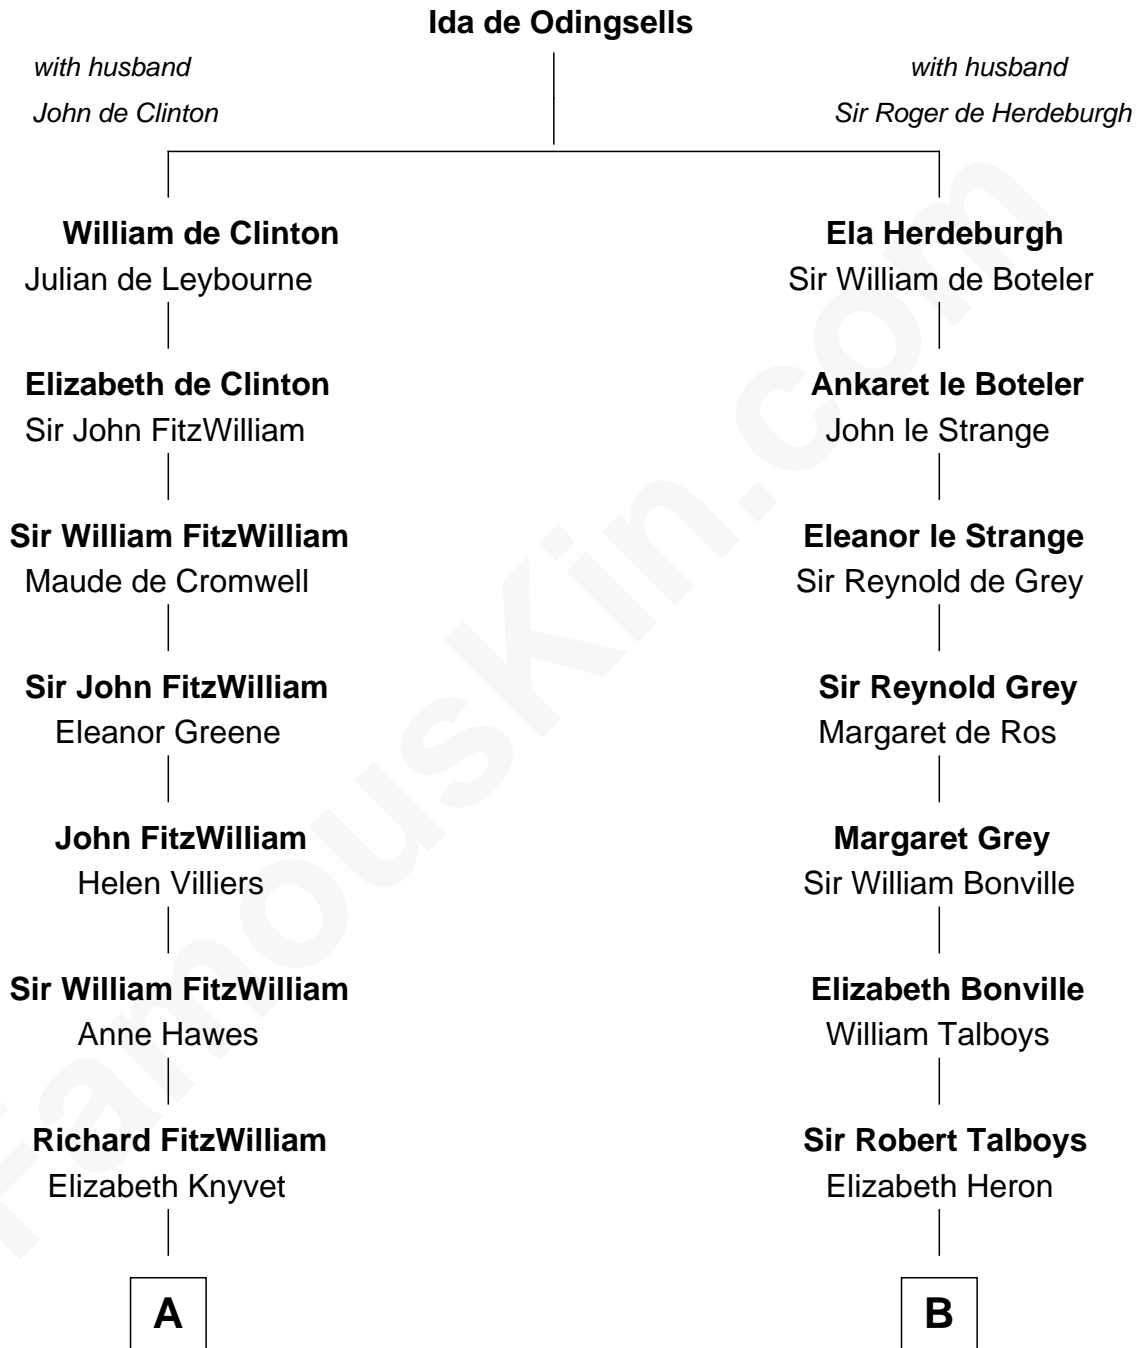

**FamousKin.com**  
**Relationship Chart of**  
**John Quincy Adams**  
*6th U.S. President*

15th cousin 5 times removed of  
**Katharine Hepburn**  
*Movie Actress*

**C**

**Martha Ann Spalding**

Leman Benton Garlinghouse

**Caroline Garlinghouse**

Alfred Augustus Houghton

**Katharine Martha Houghton**

Thomas Norval Hepburn

**Katharine Hepburn**

*Movie Actress*

FamousKin.com