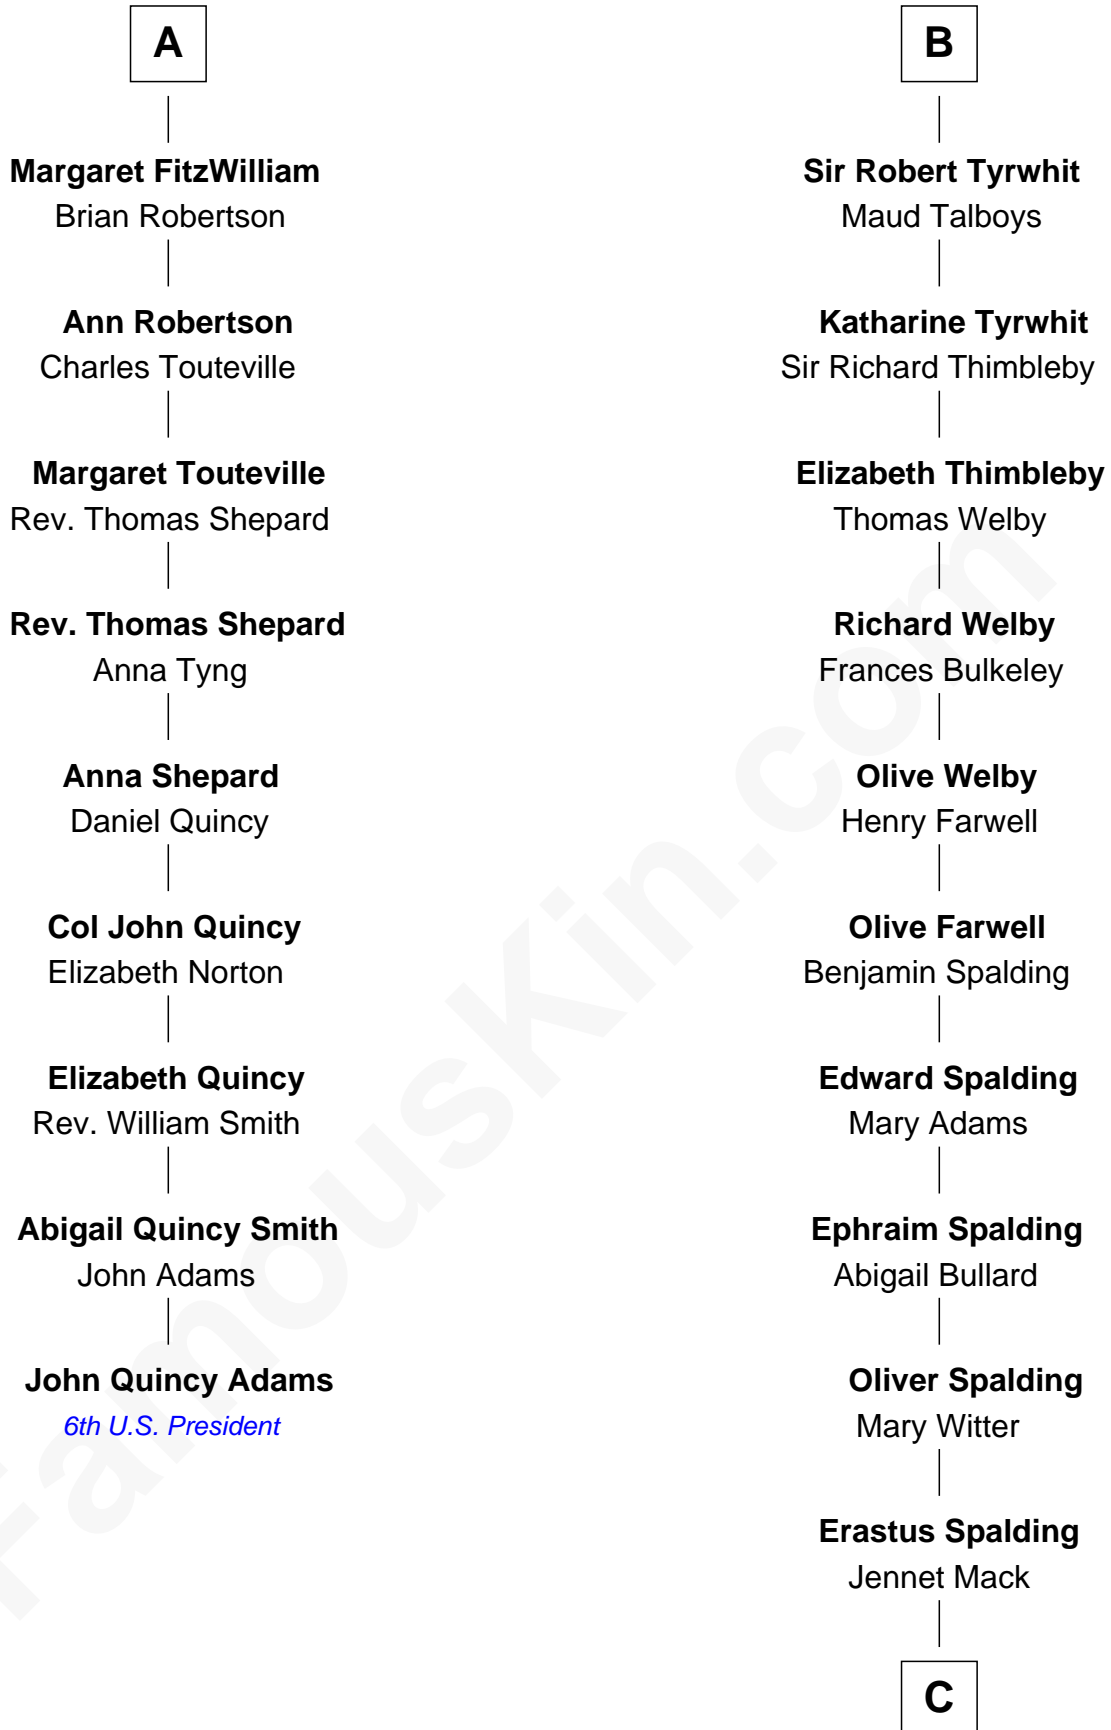

**FamousKin.com**  
**Relationship Chart of**  
**John Quincy Adams**  
*6th U.S. President*

15th cousin 5 times removed of  
**Katharine Hepburn**  
*Movie Actress*

**C**

**Martha Ann Spalding**

Leman Benton Garlinghouse

**Caroline Garlinghouse**

Alfred Augustus Houghton

**Katharine Martha Houghton**

Thomas Norval Hepburn

**Katharine Hepburn**

*Movie Actress*

FamousKin.com