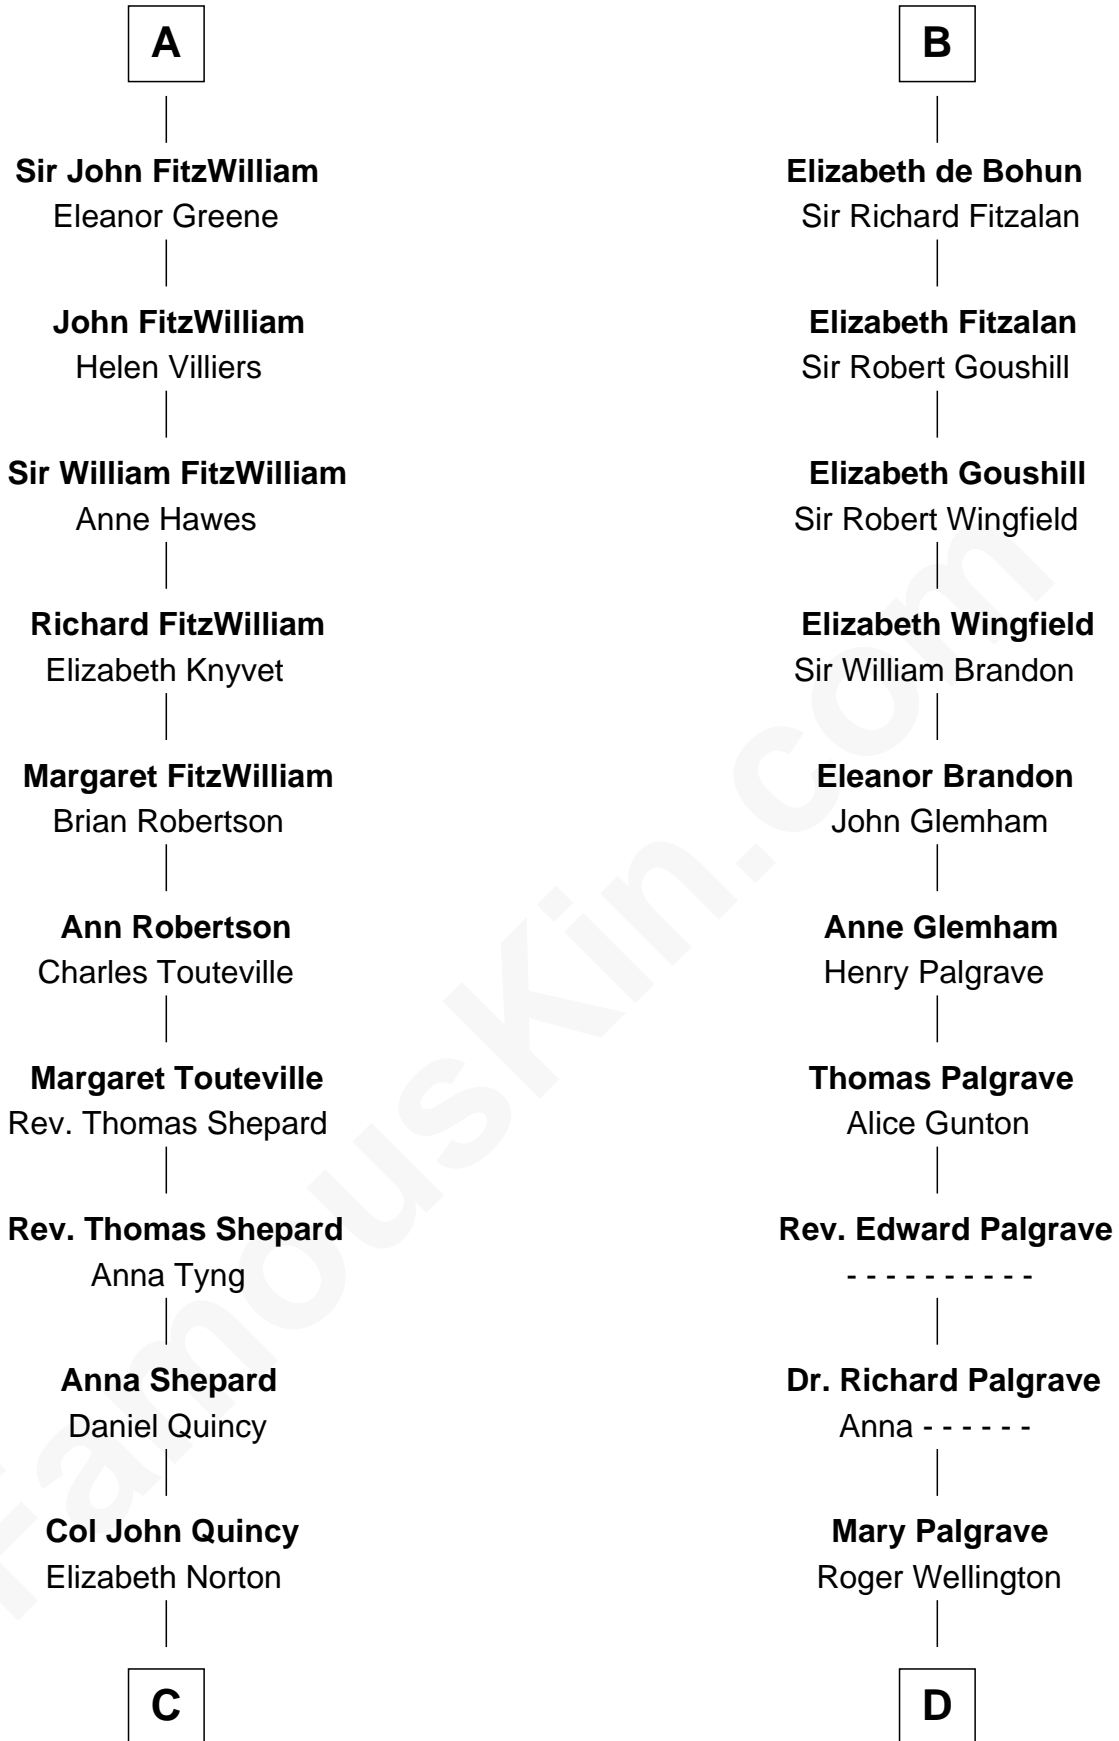

# FamousKin.com Relationship Chart of

**John Quincy Adams**

*6th U.S. President*

19th cousin of

**Roger Sherman**

*Signer of the Declaration of Independence*

**C**

**Elizabeth Quincy**  
Rev. William Smith

**Abigail Quincy Smith**  
John Adams

**John Quincy Adams**  
*6th U.S. President*

**D**

**Benjamin Wellington**  
Elizabeth Sweetman

**Mehetable Wellington**  
William Sherman

**Roger Sherman**  
*Signer of Declaration of Independence*