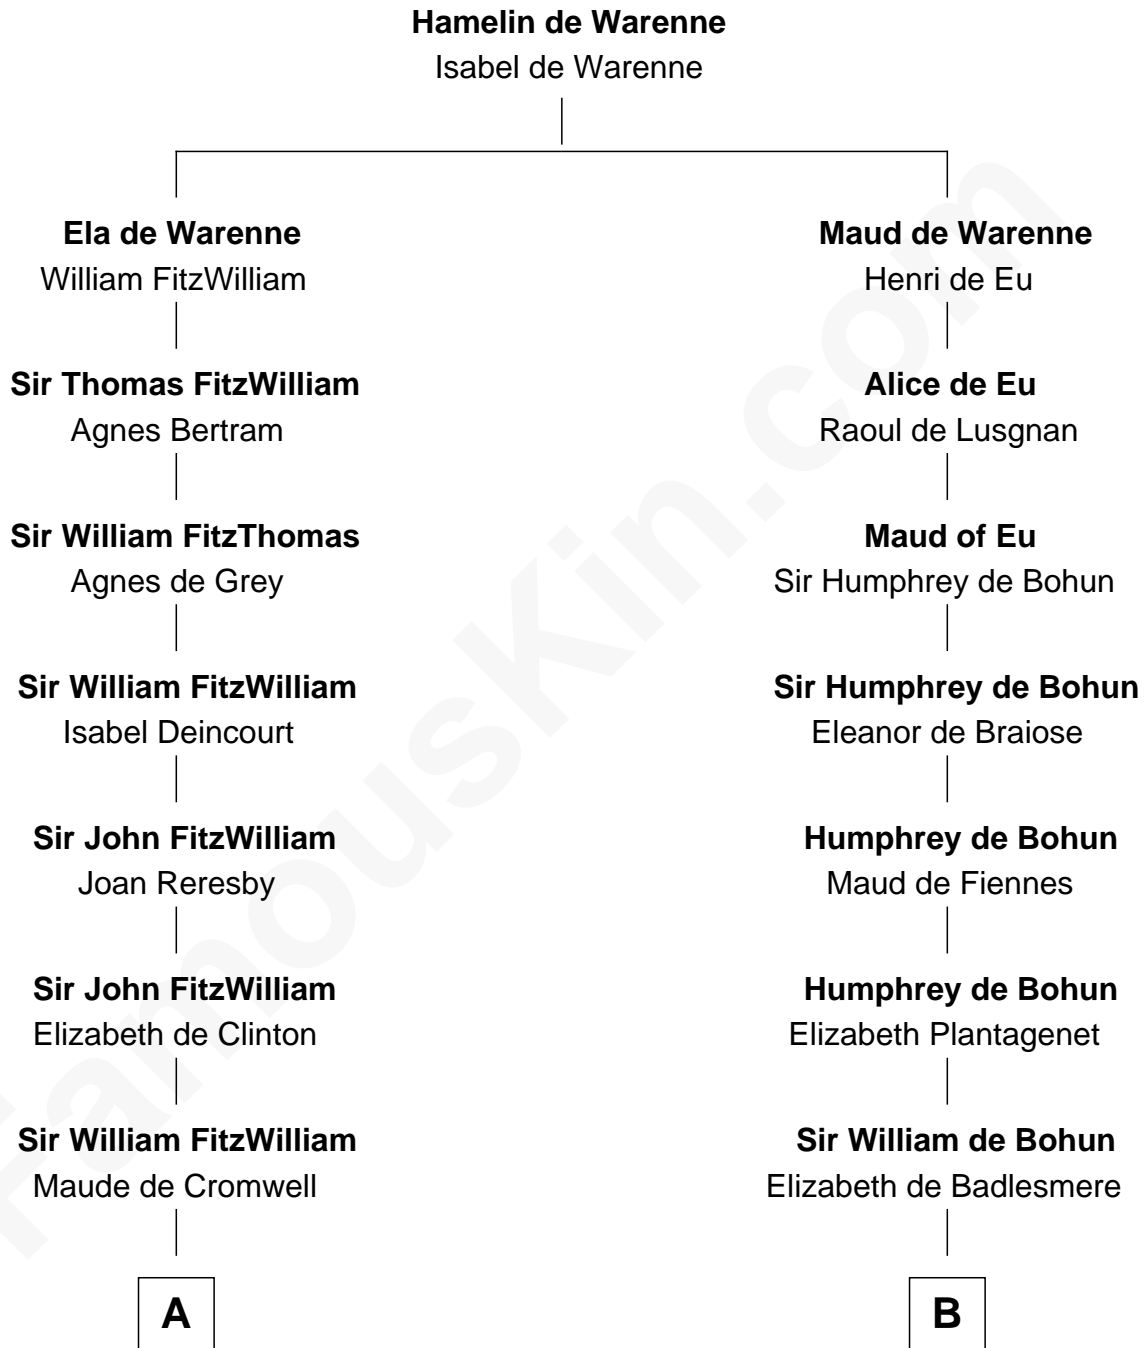

# FamousKin.com Relationship Chart of

**John Quincy Adams**

*6th U.S. President*

19th cousin of

**Roger Sherman**

*Signer of the Declaration of Independence*

**C**

**Elizabeth Quincy**  
Rev. William Smith

**Abigail Quincy Smith**  
John Adams

**John Quincy Adams**  
*6th U.S. President*

**D**

**Benjamin Wellington**  
Elizabeth Sweetman

**Mehetable Wellington**  
William Sherman

**Roger Sherman**  
*Signer of Declaration of Independence*