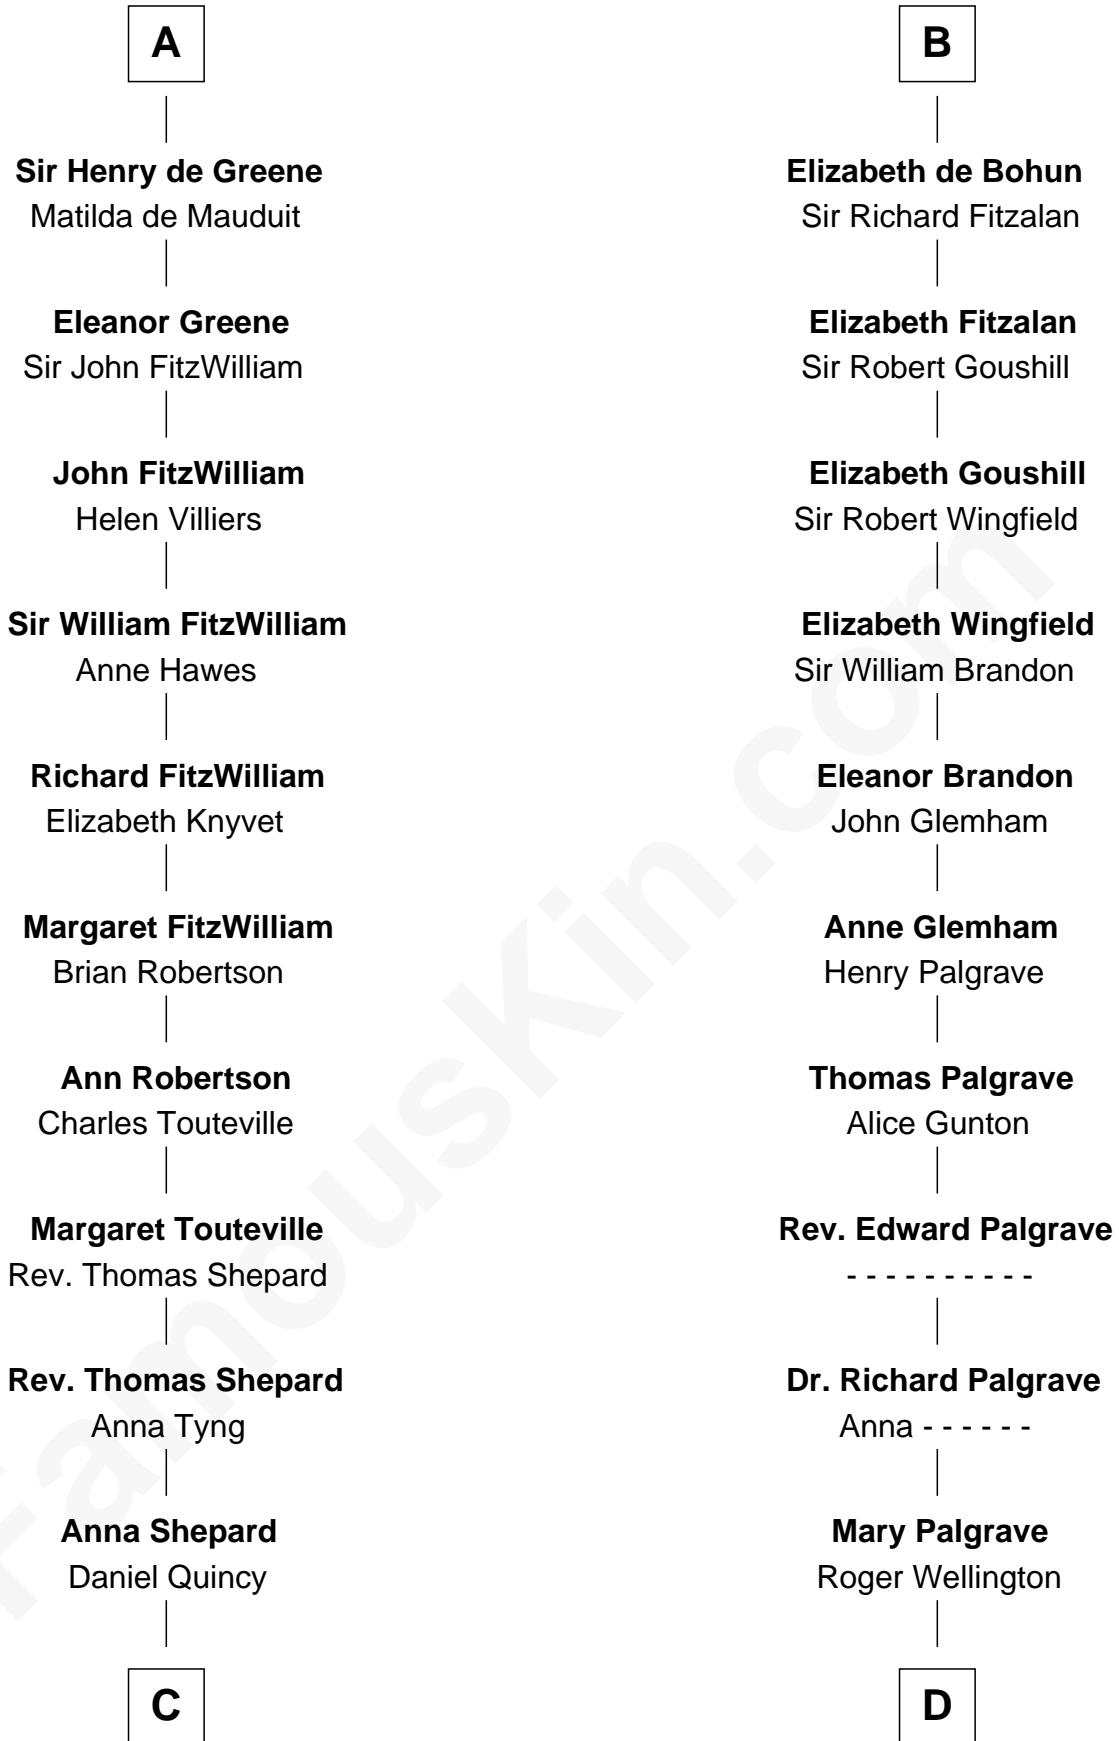

**FamousKin.com**  
**Relationship Chart of**  
**John Quincy Adams**  
*6th U.S. President*

19th cousin 1 time removed of  
**Roger Sherman**  
*Signer of the Declaration of Independence*

Walter of Salisbury  
 -----

**C**

**Col John Quincy**  
Elizabeth Norton

**Elizabeth Quincy**  
Rev. William Smith

**Abigail Quincy Smith**  
John Adams

**John Quincy Adams**  
*6th U.S. President*

**D**

**Benjamin Wellington**  
Elizabeth Sweetman

**Mehetable Wellington**  
William Sherman

**Roger Sherman**  
*Signer of Declaration of Independence*

FamousKin.com