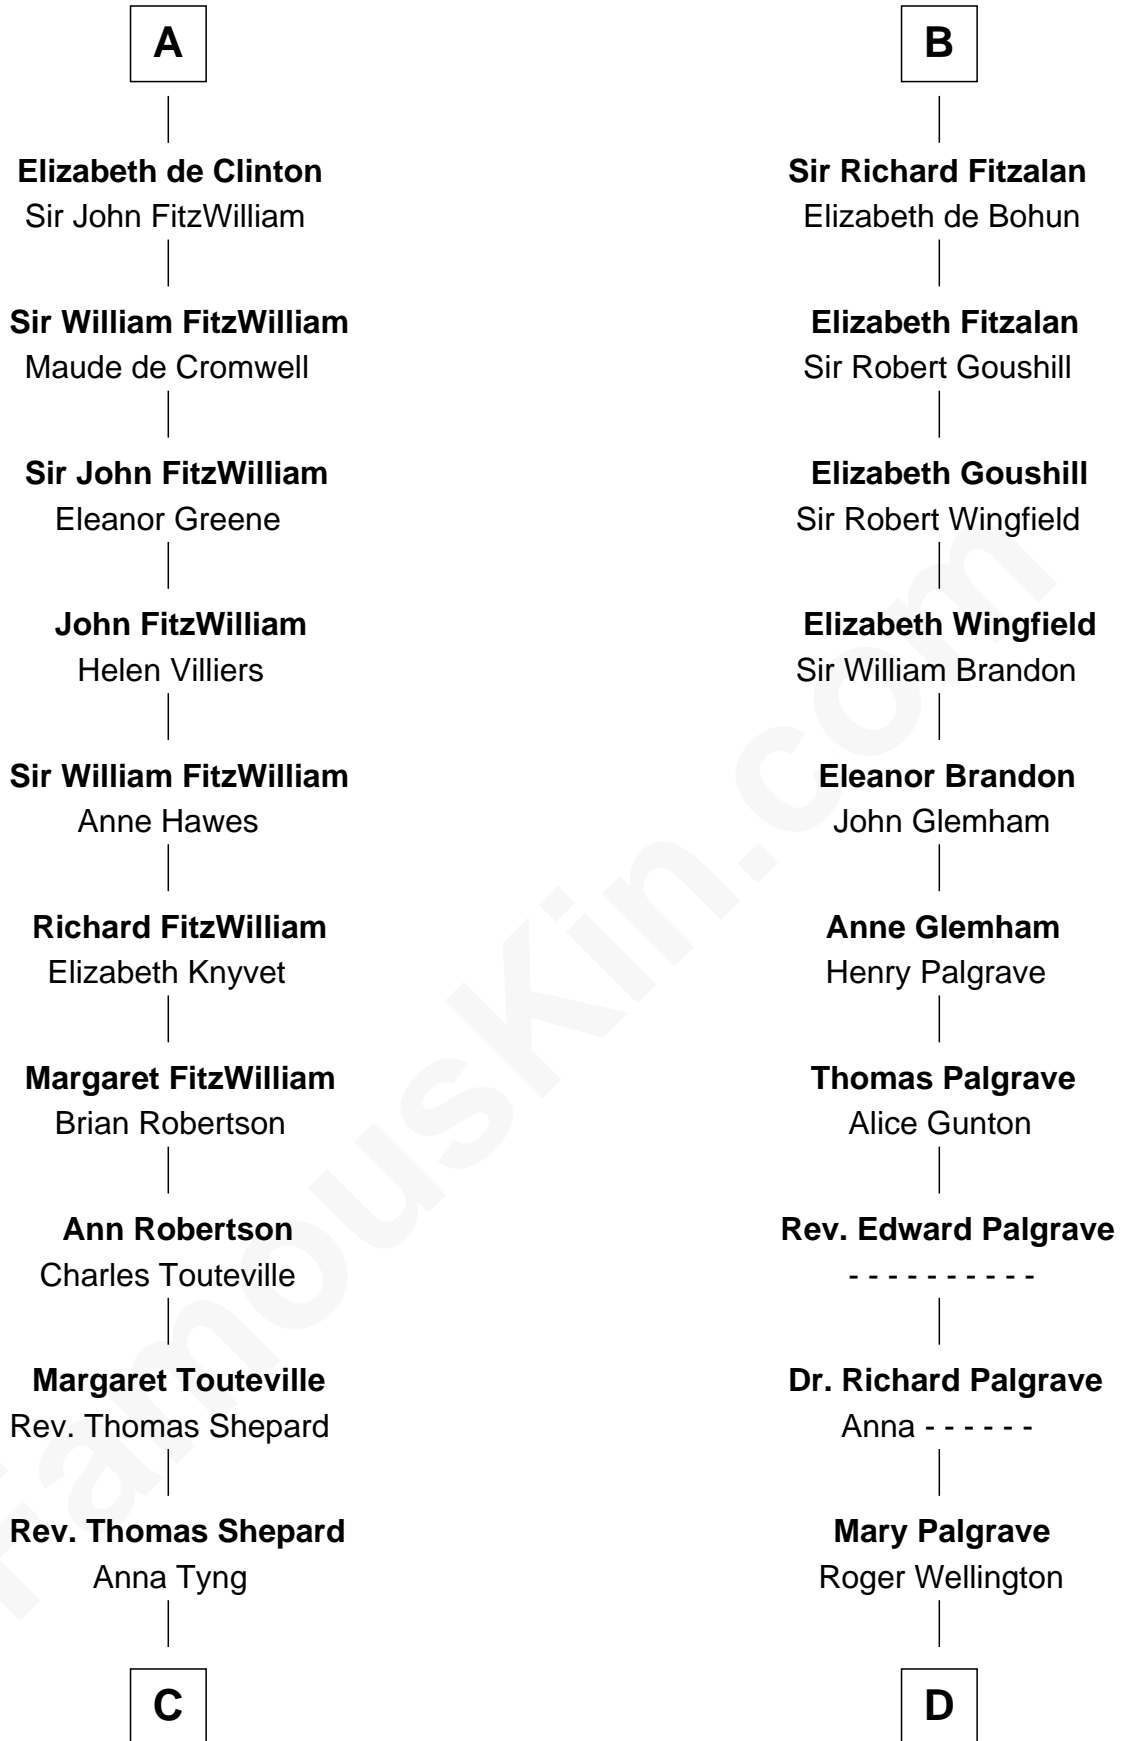

FamousKin.com
Relationship Chart of
John Quincy Adams
6th U.S. President

19th cousin 2 times removed of

Roger Sherman
Signer of the Declaration of Independence

C

Anna Shepard
Daniel Quincy

Col John Quincy
Elizabeth Norton

Elizabeth Quincy
Rev. William Smith

Abigail Quincy Smith
John Adams

John Quincy Adams
6th U.S. President

D

Benjamin Wellington
Elizabeth Sweetman

Mehetable Wellington
William Sherman

Roger Sherman
Signer of Declaration of Independence