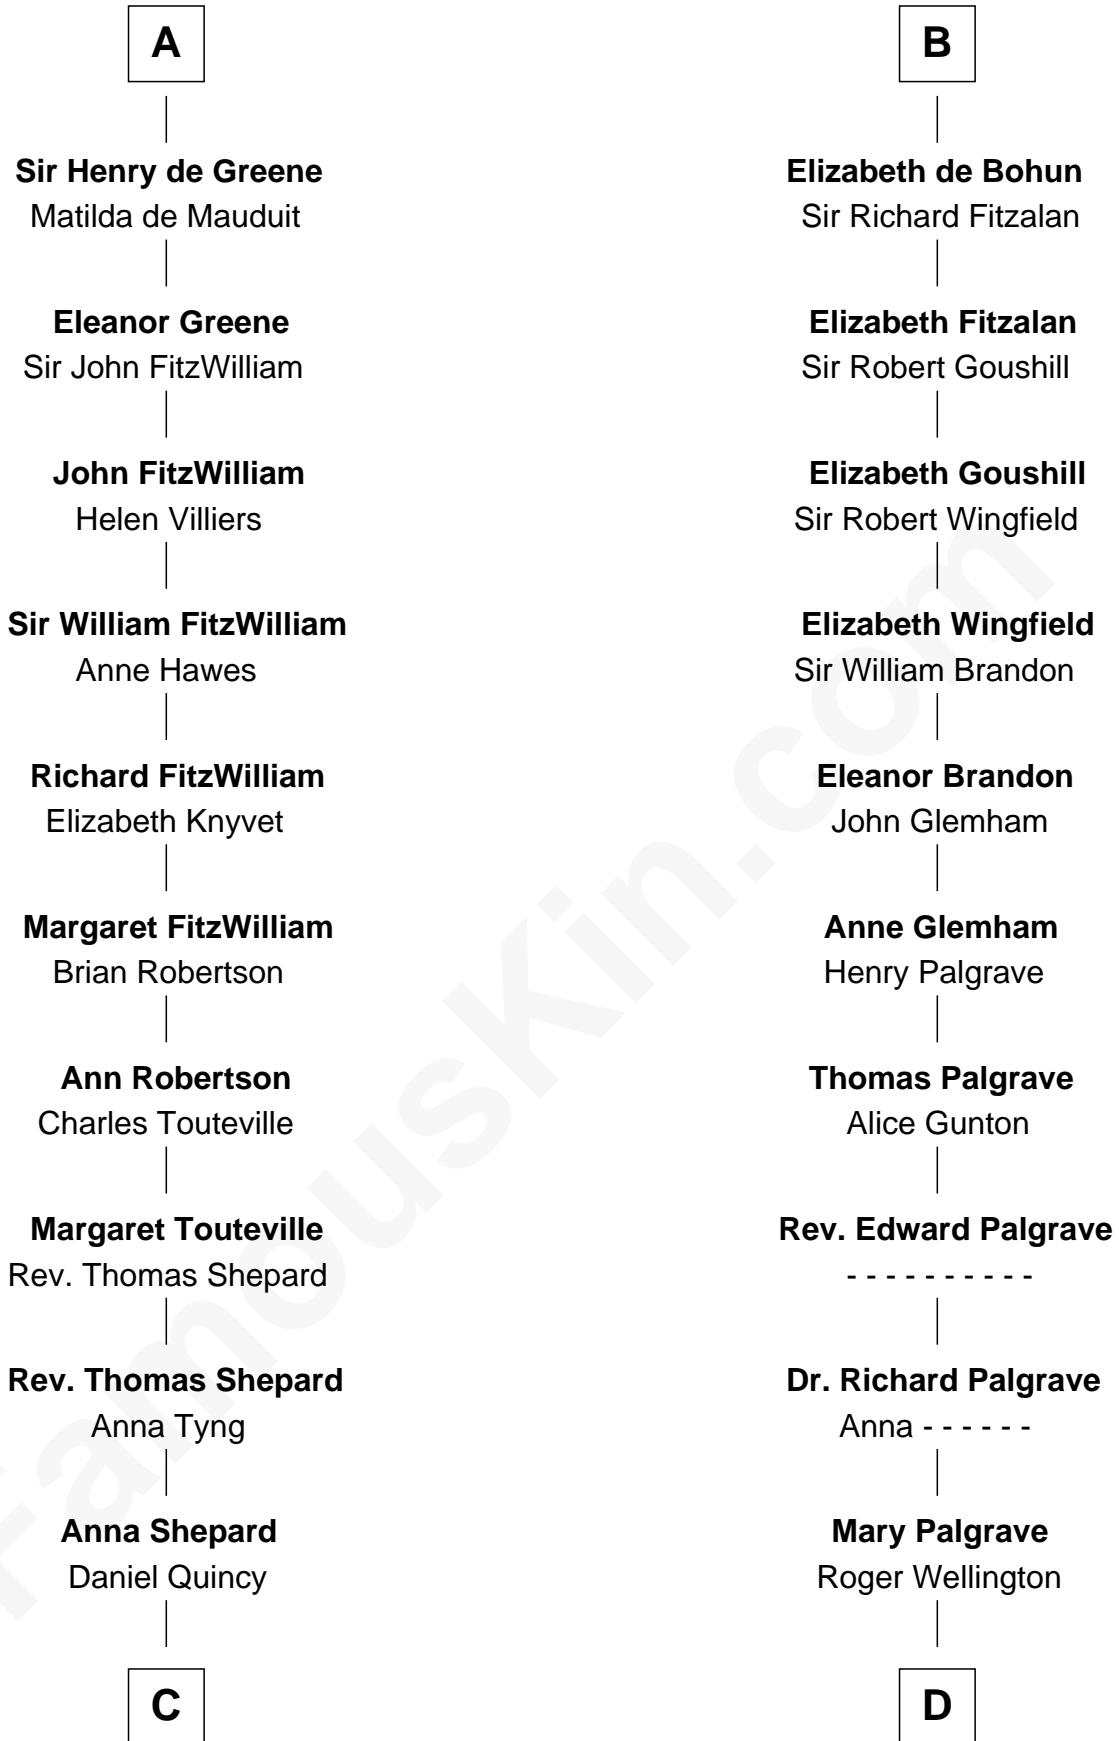

**FamousKin.com**  
**Relationship Chart of**  
**John Quincy Adams**  
*6th U.S. President*

**19th cousin 1 time removed of**  
**Roger Sherman**  
*Signer of the Declaration of Independence*

**C**

**Col John Quincy**  
Elizabeth Norton

**Elizabeth Quincy**  
Rev. William Smith

**Abigail Quincy Smith**  
John Adams

**John Quincy Adams**  
*6th U.S. President*

**D**

**Benjamin Wellington**  
Elizabeth Sweetman

**Mehetable Wellington**  
William Sherman