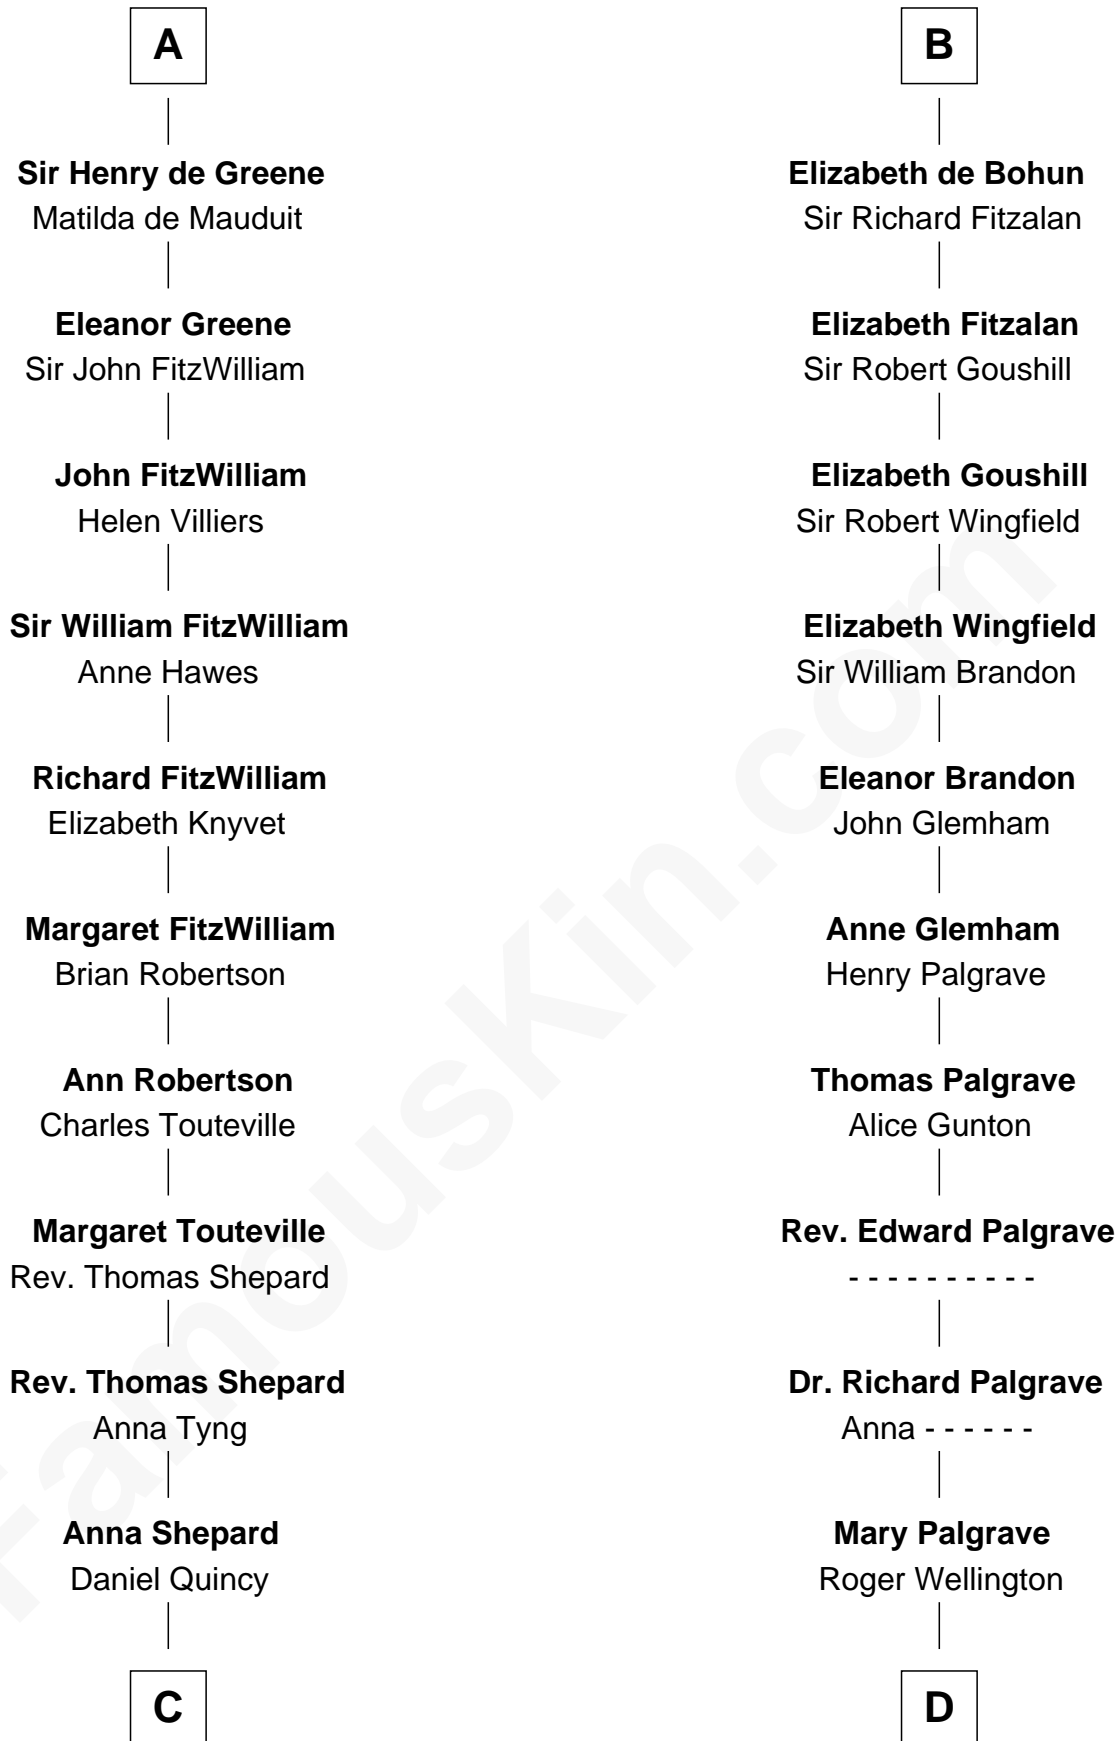

**FamousKin.com**  
**Relationship Chart of**  
**John Quincy Adams**  
*6th U.S. President*

**19th cousin 1 time removed of**  
**Roger Sherman**  
*Signer of the Declaration of Independence*

**Gilbert Fitzgilbert de Clare**  
 Isabel de Beaumont

**C**

**Col John Quincy**  
Elizabeth Norton

**Elizabeth Quincy**  
Rev. William Smith

**Abigail Quincy Smith**  
John Adams

**John Quincy Adams**  
*6th U.S. President*

**D**

**Benjamin Wellington**  
Elizabeth Sweetman

**Mehetable Wellington**  
William Sherman

**Roger Sherman**  
*Signer of Declaration of Independence*

FamousKin.com