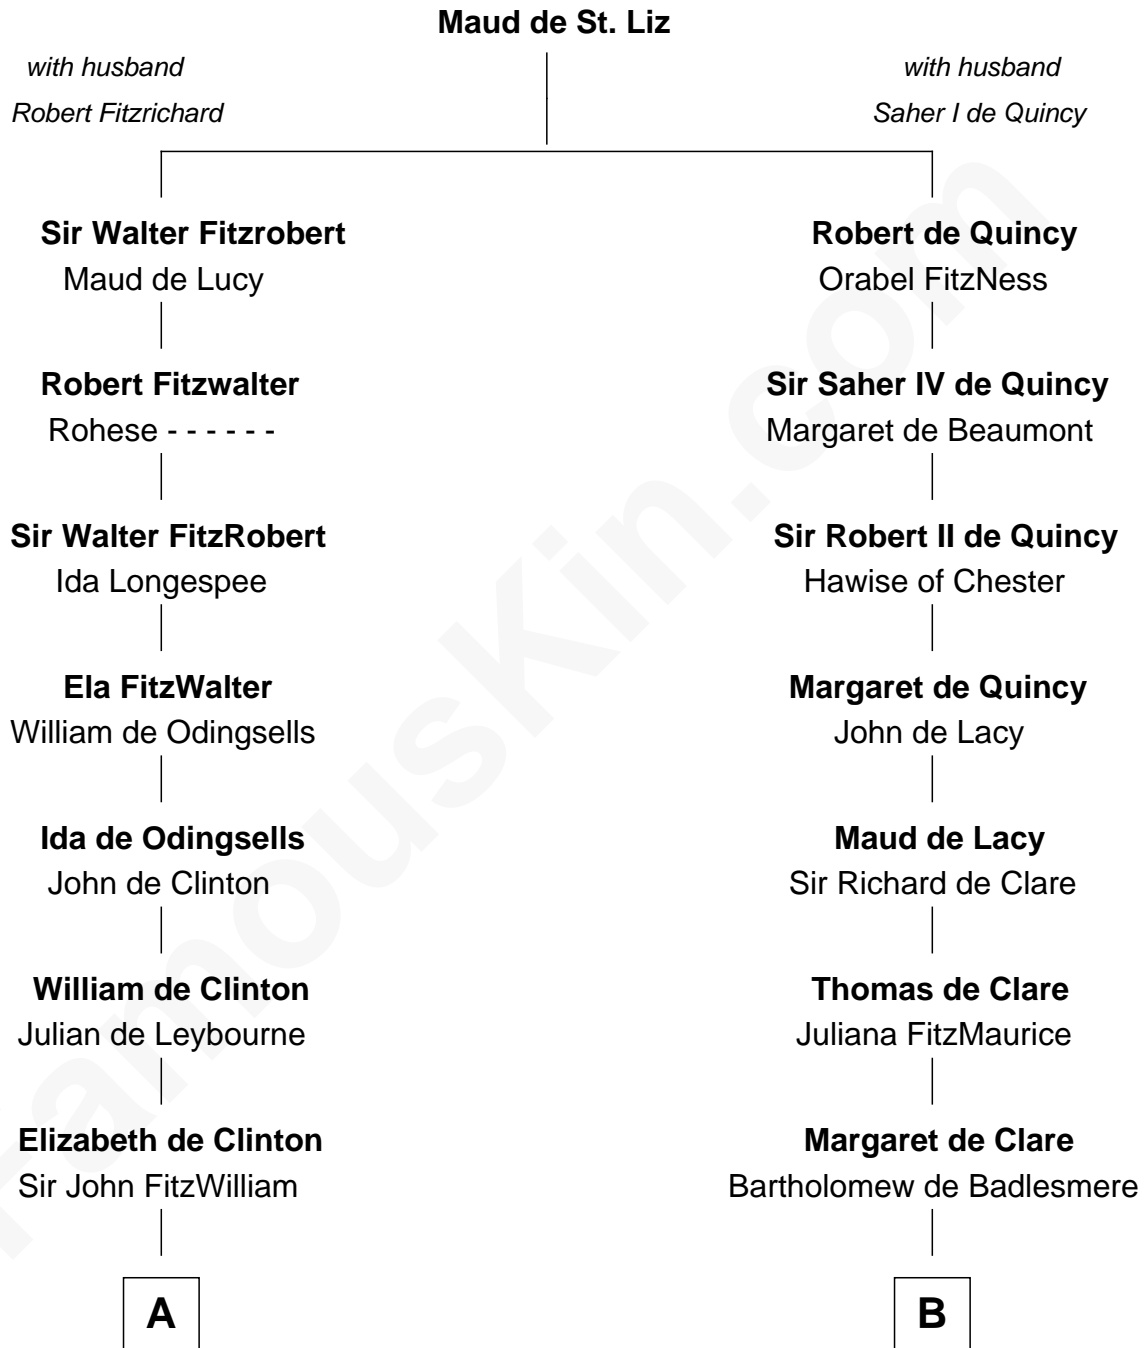

FamousKin.com

Relationship Chart of

John Quincy Adams

6th U.S. President

20th cousin of

Roger Sherman

Signer of the Declaration of Independence

C

Col John Quincy
Elizabeth Norton

Elizabeth Quincy
Rev. William Smith

Abigail Quincy Smith
John Adams

John Quincy Adams
6th U.S. President

D

Mary Palgrave
Roger Wellington

Benjamin Wellington
Elizabeth Sweetman

Mehetable Wellington
William Sherman

Roger Sherman
Signer of Declaration of Independence

FamousKin.com