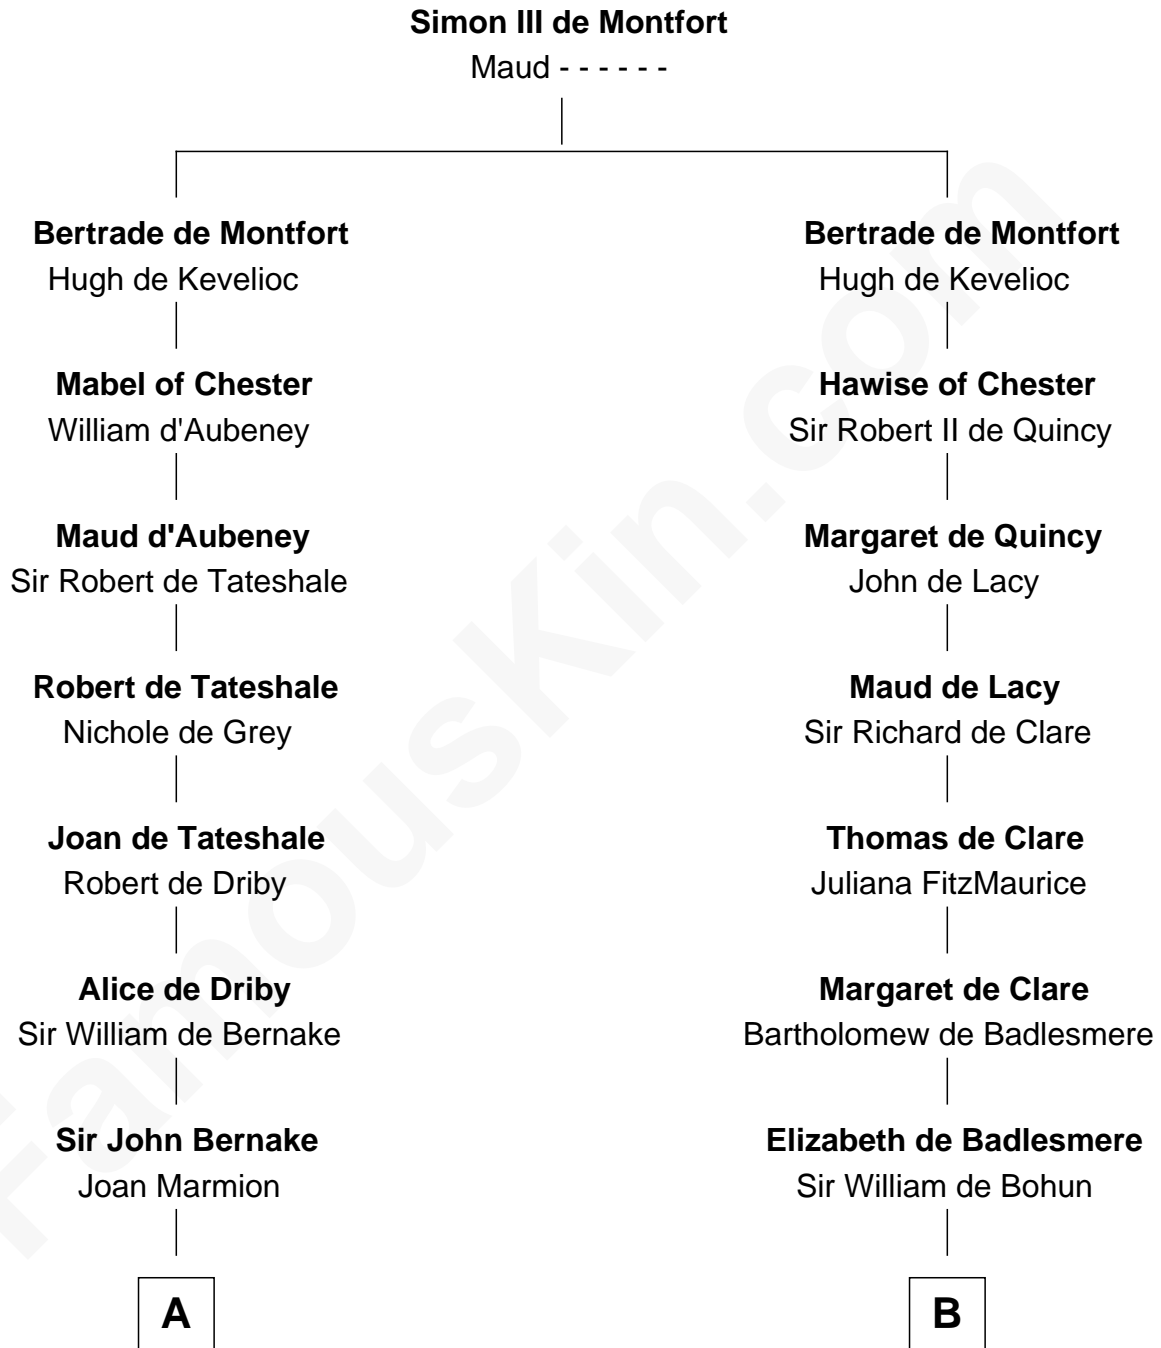

**FamousKin.com**  
**Relationship Chart of**  
**John Quincy Adams**  
*6th U.S. President*

19th cousin 2 times removed of

**Roger Sherman**  
*Signer of the Declaration of Independence*

**C**

**Anna Shepard**  
Daniel Quincy

**Col John Quincy**  
Elizabeth Norton

**Elizabeth Quincy**  
Rev. William Smith

**Abigail Quincy Smith**  
John Adams

**John Quincy Adams**  
*6th U.S. President*

**D**

**Benjamin Wellington**  
Elizabeth Sweetman

**Mehetable Wellington**  
William Sherman

**Roger Sherman**  
*Signer of Declaration of Independence*

FamousKin.com