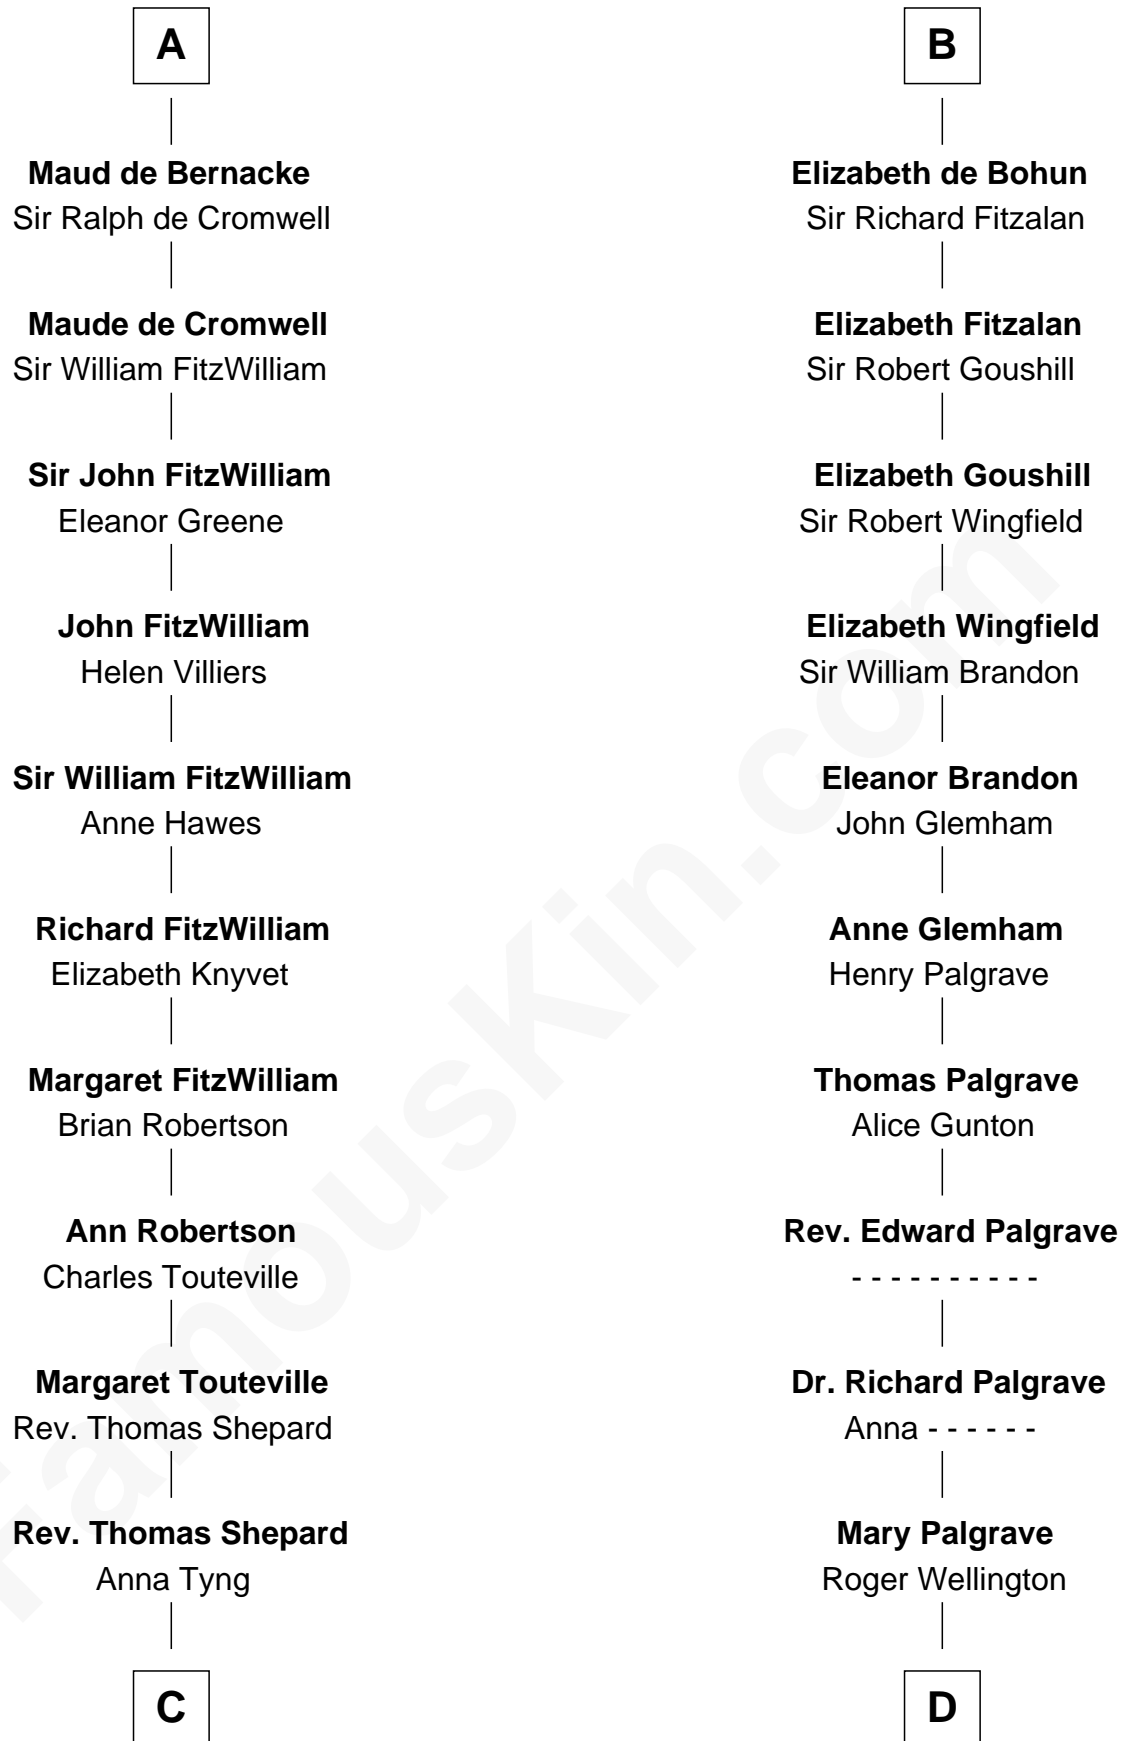

**FamousKin.com**  
**Relationship Chart of**  
**John Quincy Adams**  
*6th U.S. President*

19th cousin 2 times removed of

**Roger Sherman**  
*Signer of the Declaration of Independence*

**C**

**Anna Shepard**  
Daniel Quincy

**Col John Quincy**  
Elizabeth Norton

**Elizabeth Quincy**  
Rev. William Smith

**Abigail Quincy Smith**  
John Adams

**John Quincy Adams**  
*6th U.S. President*

**D**

**Benjamin Wellington**  
Elizabeth Sweetman

**Mehetable Wellington**  
William Sherman

**Roger Sherman**  
*Signer of Declaration of Independence*

FamousKin.com