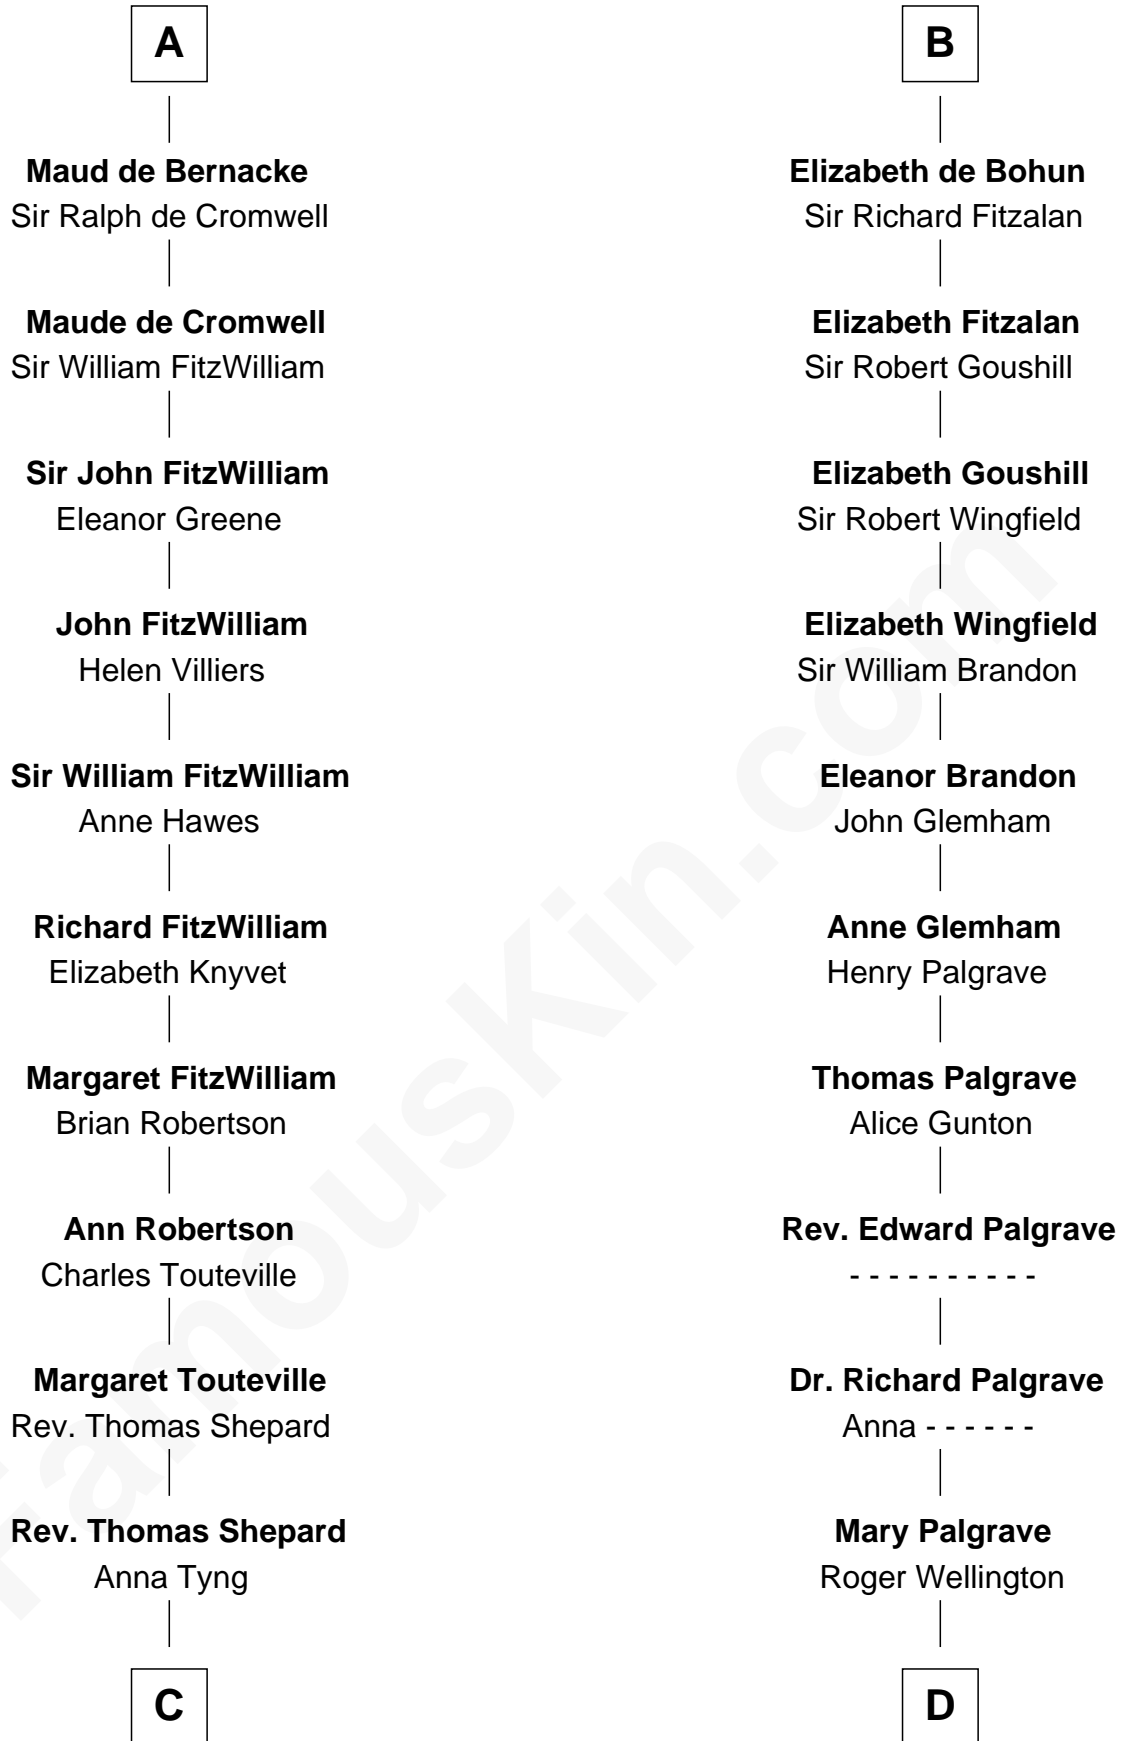

FamousKin.com
Relationship Chart of
John Quincy Adams
6th U.S. President

19th cousin 2 times removed of

Roger Sherman
Signer of the Declaration of Independence

Sir Ranulf de Gernons
 Maud of Gloucester

C

Anna Shepard
Daniel Quincy

Col John Quincy
Elizabeth Norton

Elizabeth Quincy
Rev. William Smith

Abigail Quincy Smith
John Adams

John Quincy Adams
6th U.S. President

D

Benjamin Wellington
Elizabeth Sweetman

Mehetable Wellington
William Sherman