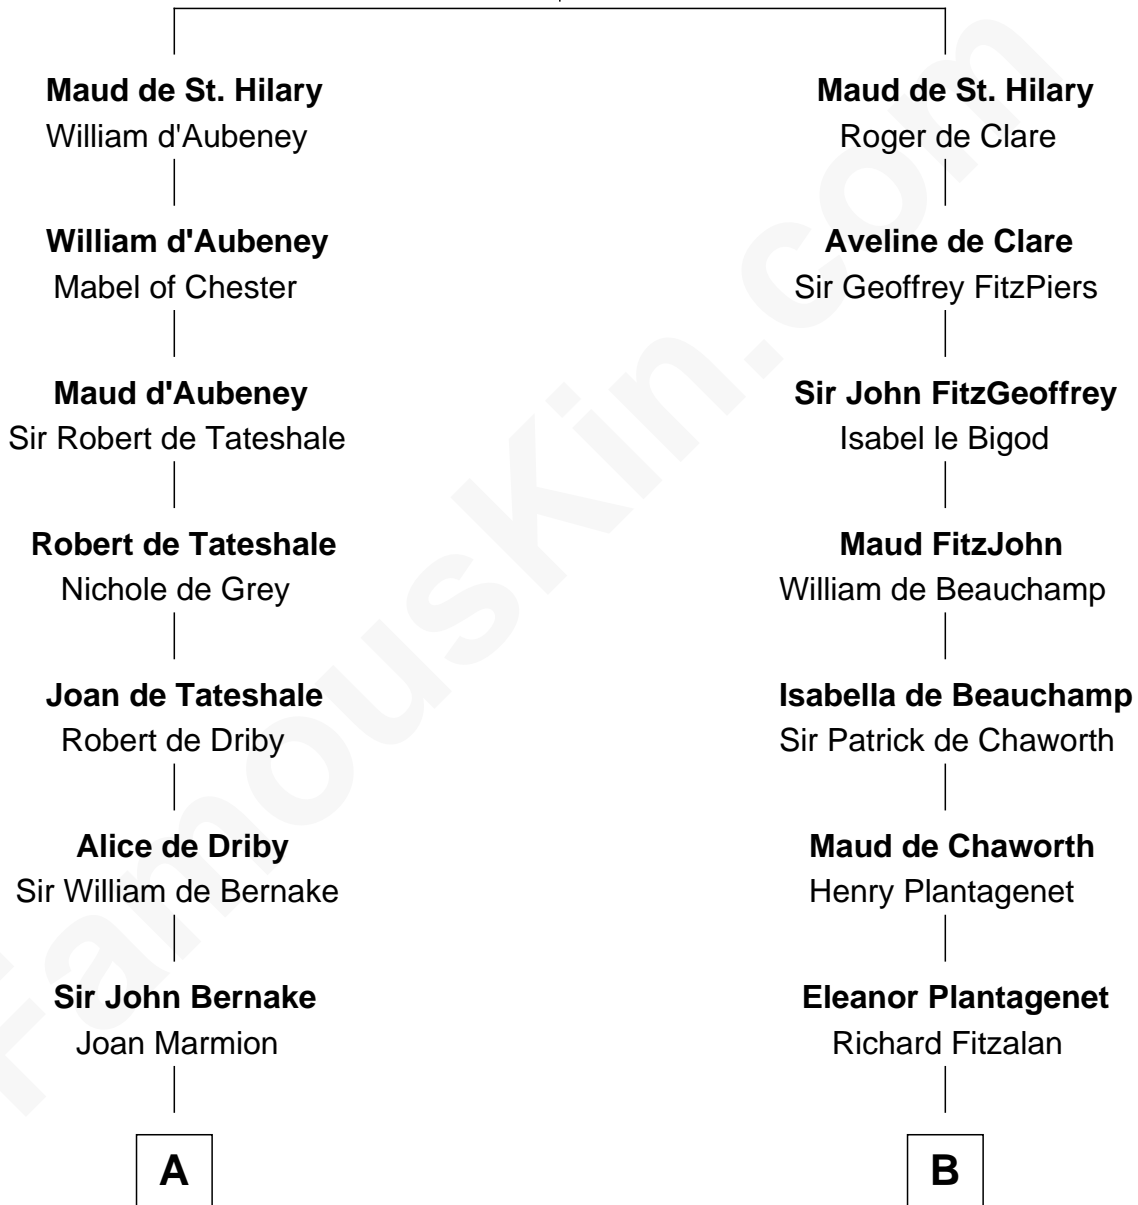

**FamousKin.com**  
**Relationship Chart of**  
**John Quincy Adams**  
*6th U.S. President*

19th cousin 2 times removed of

**Roger Sherman**  
*Signer of the Declaration of Independence*

**James de St. Hilary**  
 Aveline - - - - -

**C**

**Anna Shepard**  
Daniel Quincy

**Col John Quincy**  
Elizabeth Norton

**Elizabeth Quincy**  
Rev. William Smith

**Abigail Quincy Smith**  
John Adams

**John Quincy Adams**  
*6th U.S. President*

**D**

**Benjamin Wellington**  
Elizabeth Sweetman

**Mehetable Wellington**  
William Sherman

**Roger Sherman**  
*Signer of Declaration of Independence*

FamousKin.com