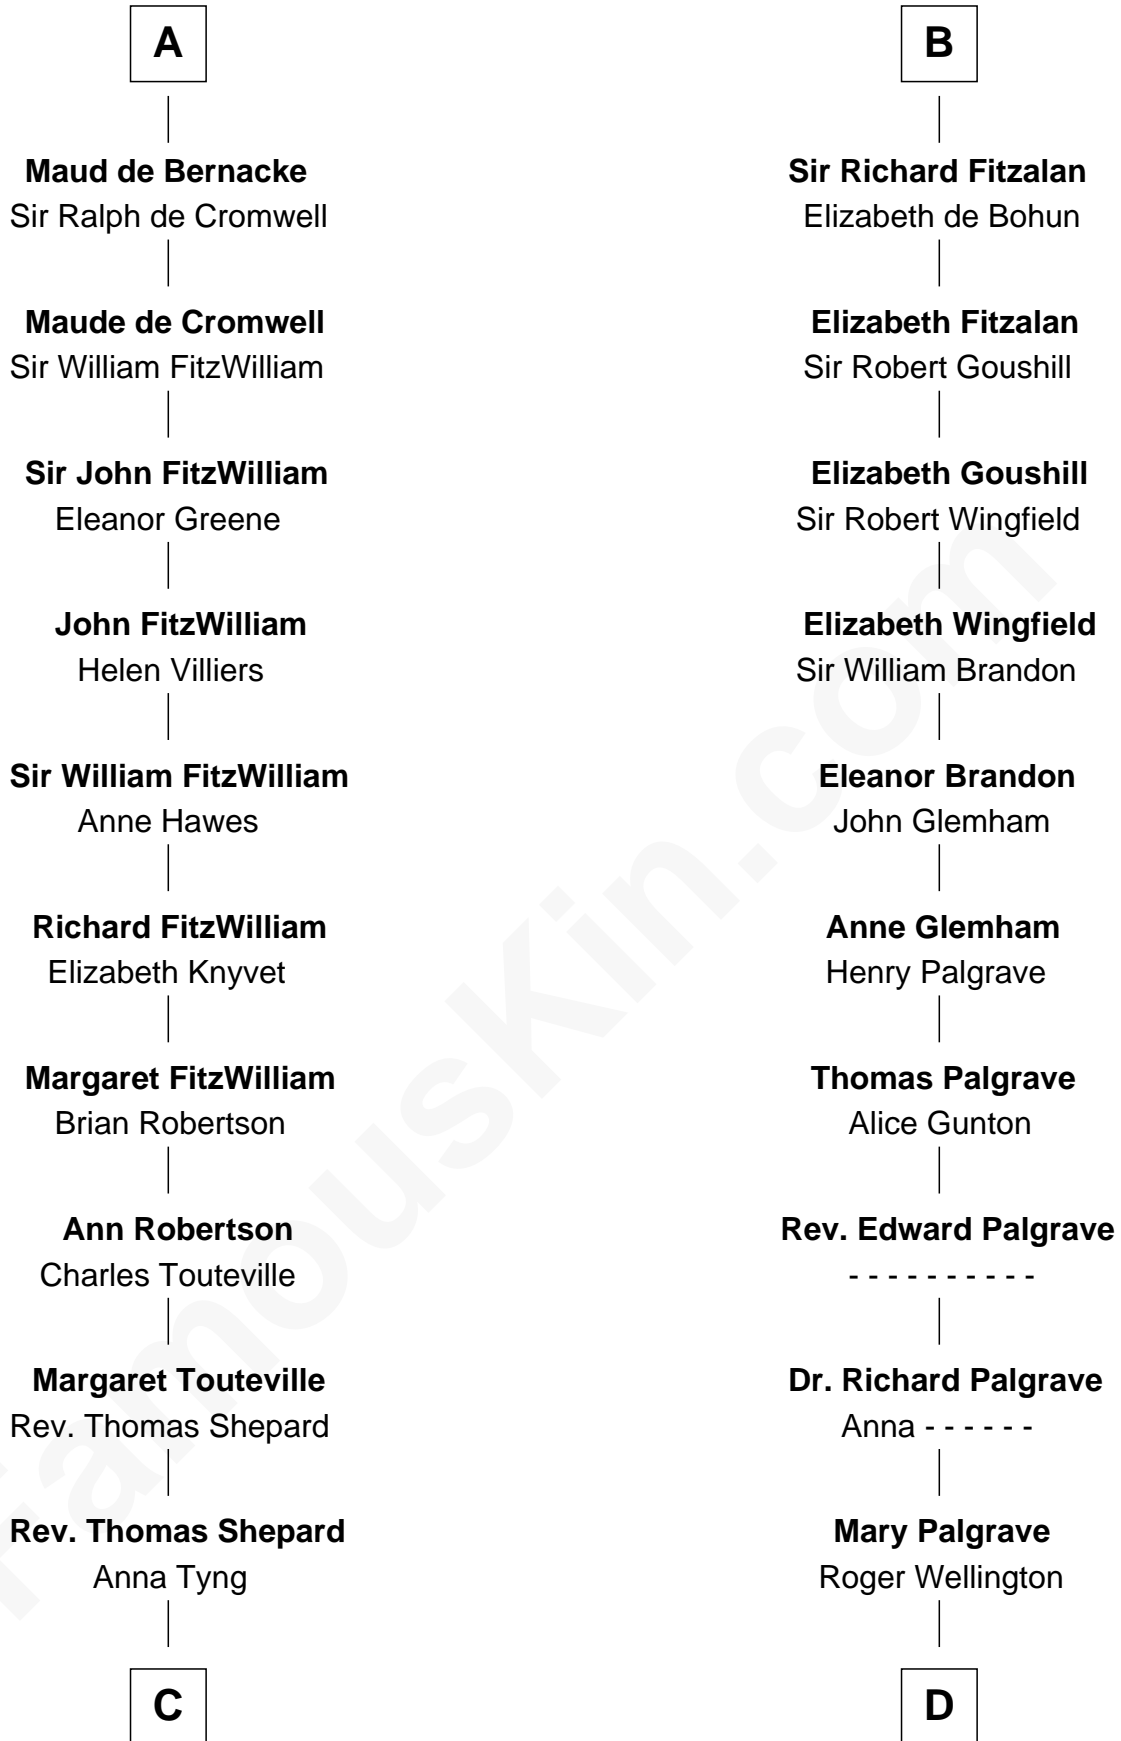

**FamousKin.com**  
**Relationship Chart of**  
**John Quincy Adams**  
*6th U.S. President*

19th cousin 2 times removed of

**Roger Sherman**  
*Signer of the Declaration of Independence*

**James de St. Hilary**  
 Aveline - - - - -

**C**

**Anna Shepard**  
Daniel Quincy

**Col John Quincy**  
Elizabeth Norton

**Elizabeth Quincy**  
Rev. William Smith

**Abigail Quincy Smith**  
John Adams

**John Quincy Adams**  
*6th U.S. President*

**D**