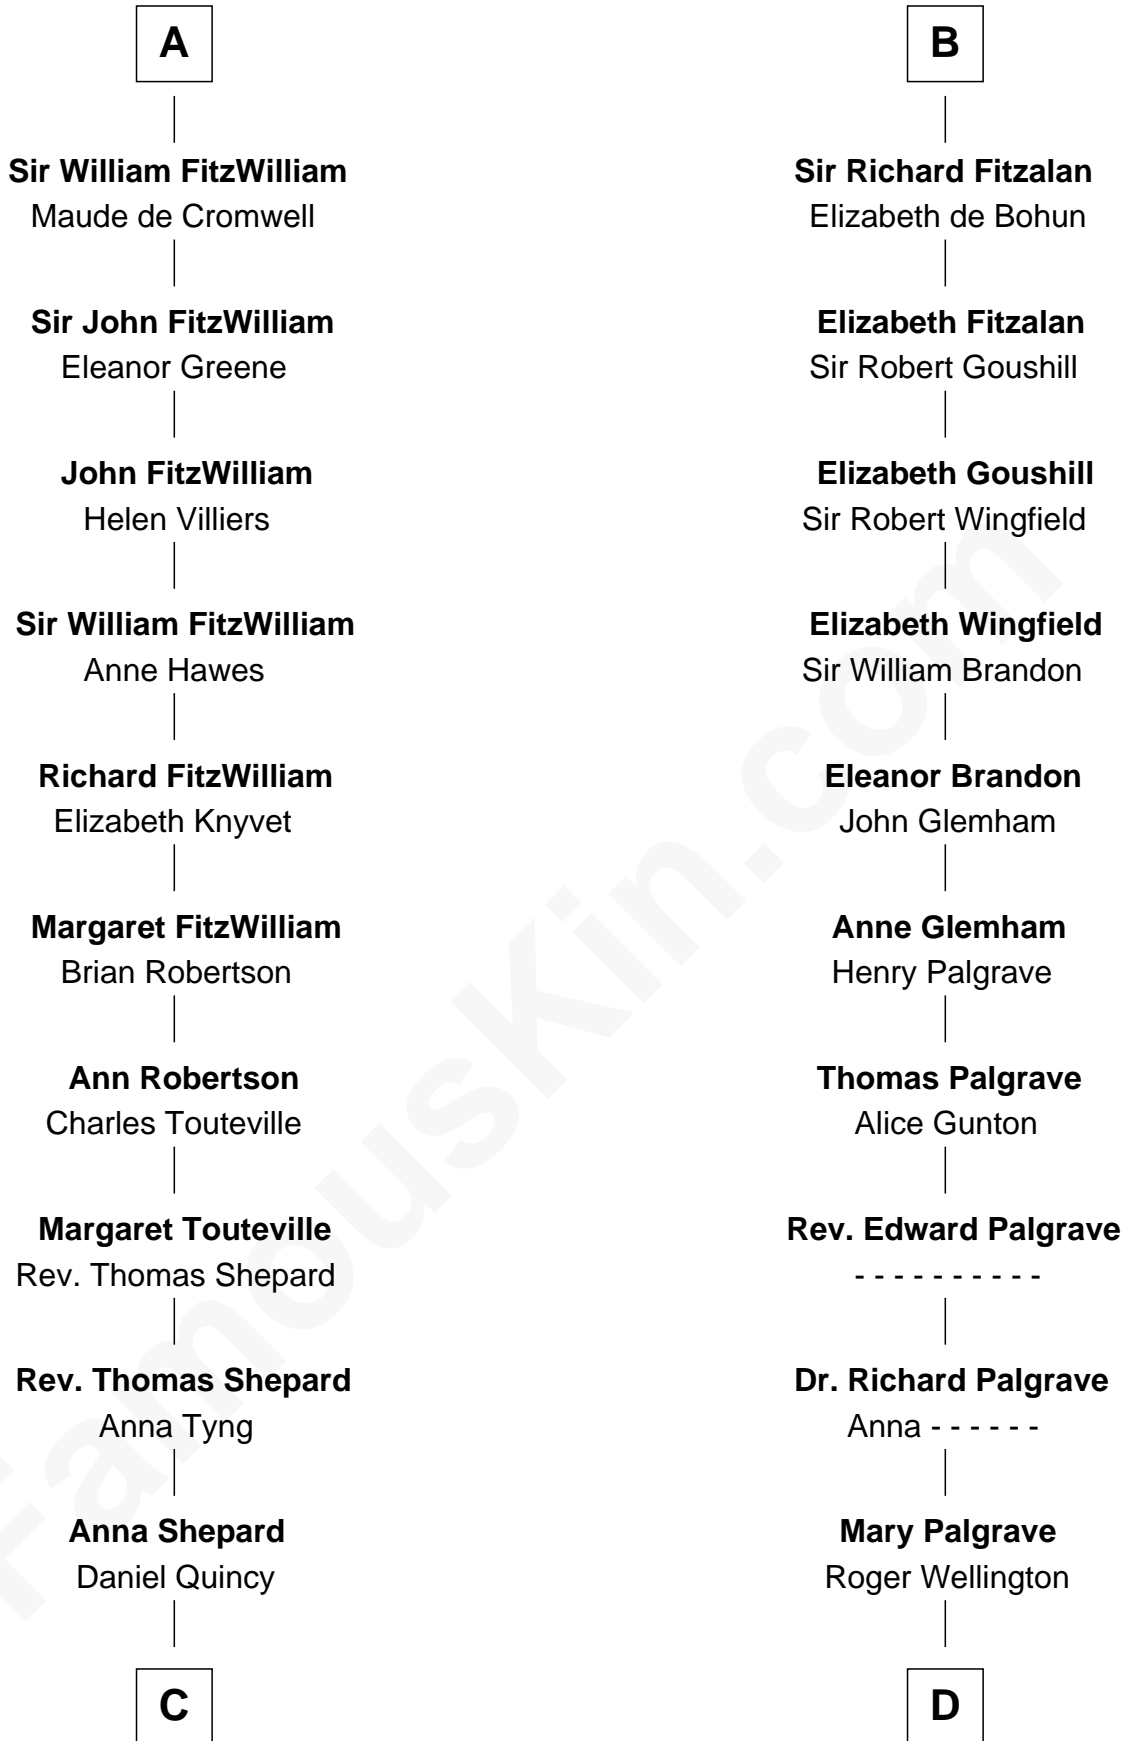

FamousKin.com
Relationship Chart of
John Quincy Adams
6th U.S. President

19th cousin 1 time removed of
Roger Sherman
Signer of the Declaration of Independence

C

Col John Quincy
Elizabeth Norton

Elizabeth Quincy
Rev. William Smith

Abigail Quincy Smith
John Adams

John Quincy Adams
6th U.S. President

D

Benjamin Wellington
Elizabeth Sweetman

Mehetable Wellington
William Sherman

Roger Sherman
Signer of Declaration of Independence

FamousKin.com