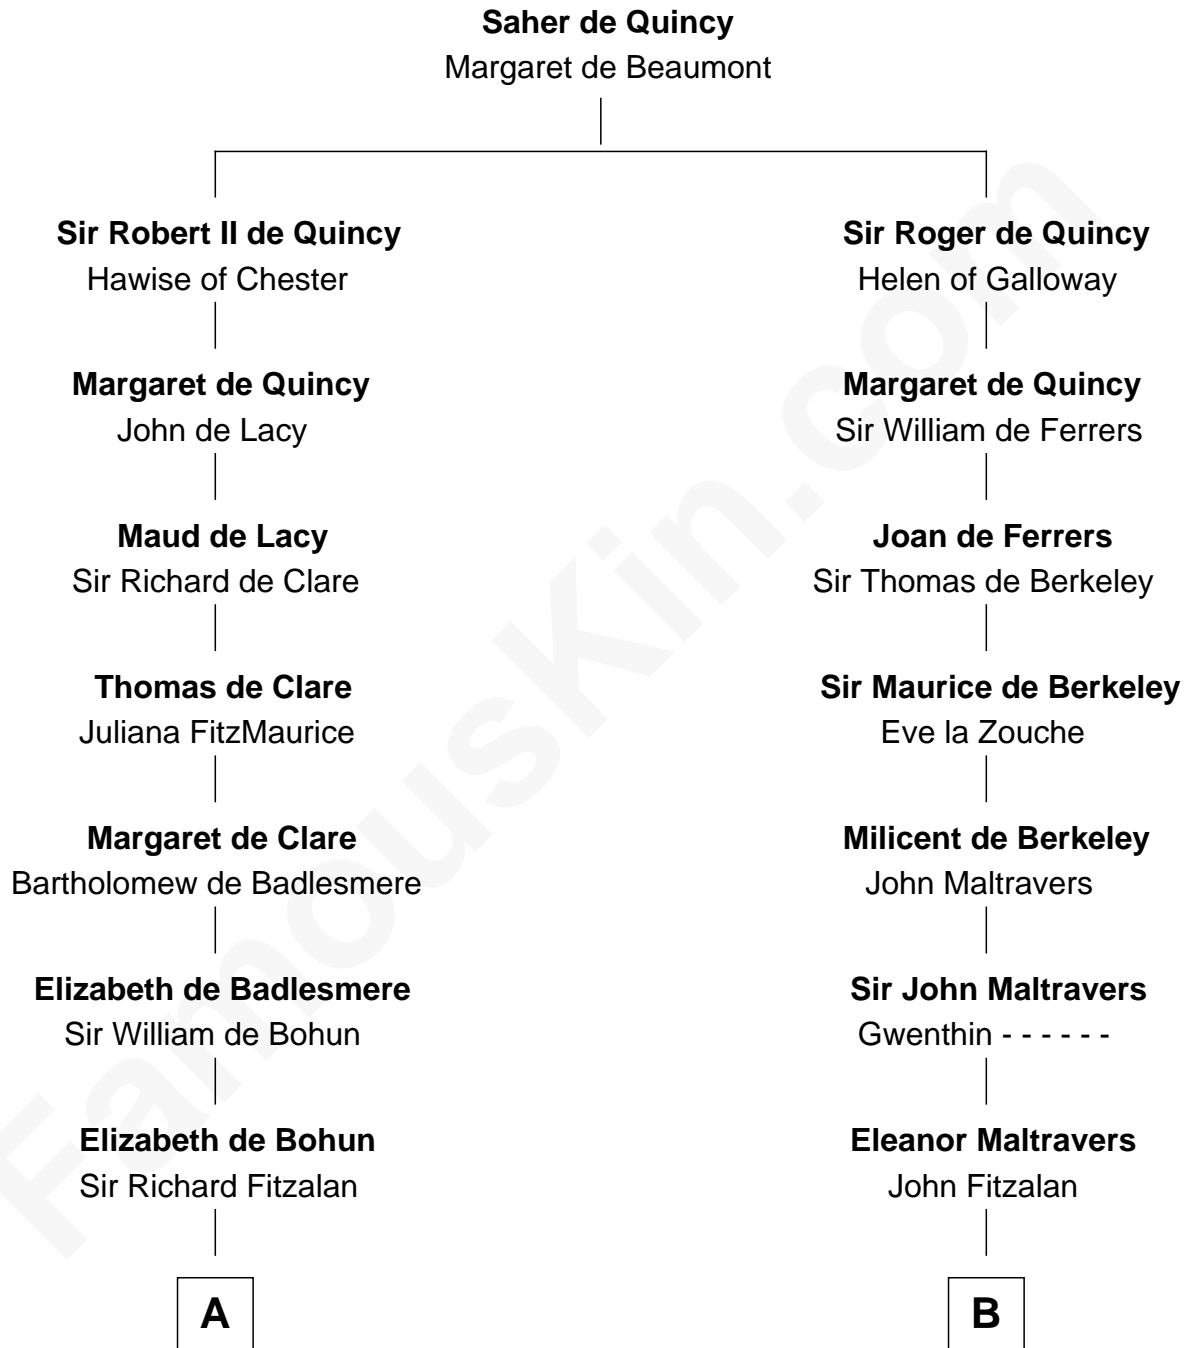

FamousKin.com
Relationship Chart of
John Quincy Adams
6th U.S. President

20th cousin 1 time removed of
Samuel Cony
31st Governor of Maine

C

Anna Shepard

Daniel Quincy

Col John Quincy

Elizabeth Norton

Elizabeth Quincy

Rev. William Smith

Abigail Quincy Smith

John Adams

John Quincy Adams

6th U.S. President

D

Samuel Coney

Rebecca Guild

Samuel Coney

Susanna Johnson

Samuel Coney

Susan Bowdoin Coney

Samuel Coney

31st Governor of Maine