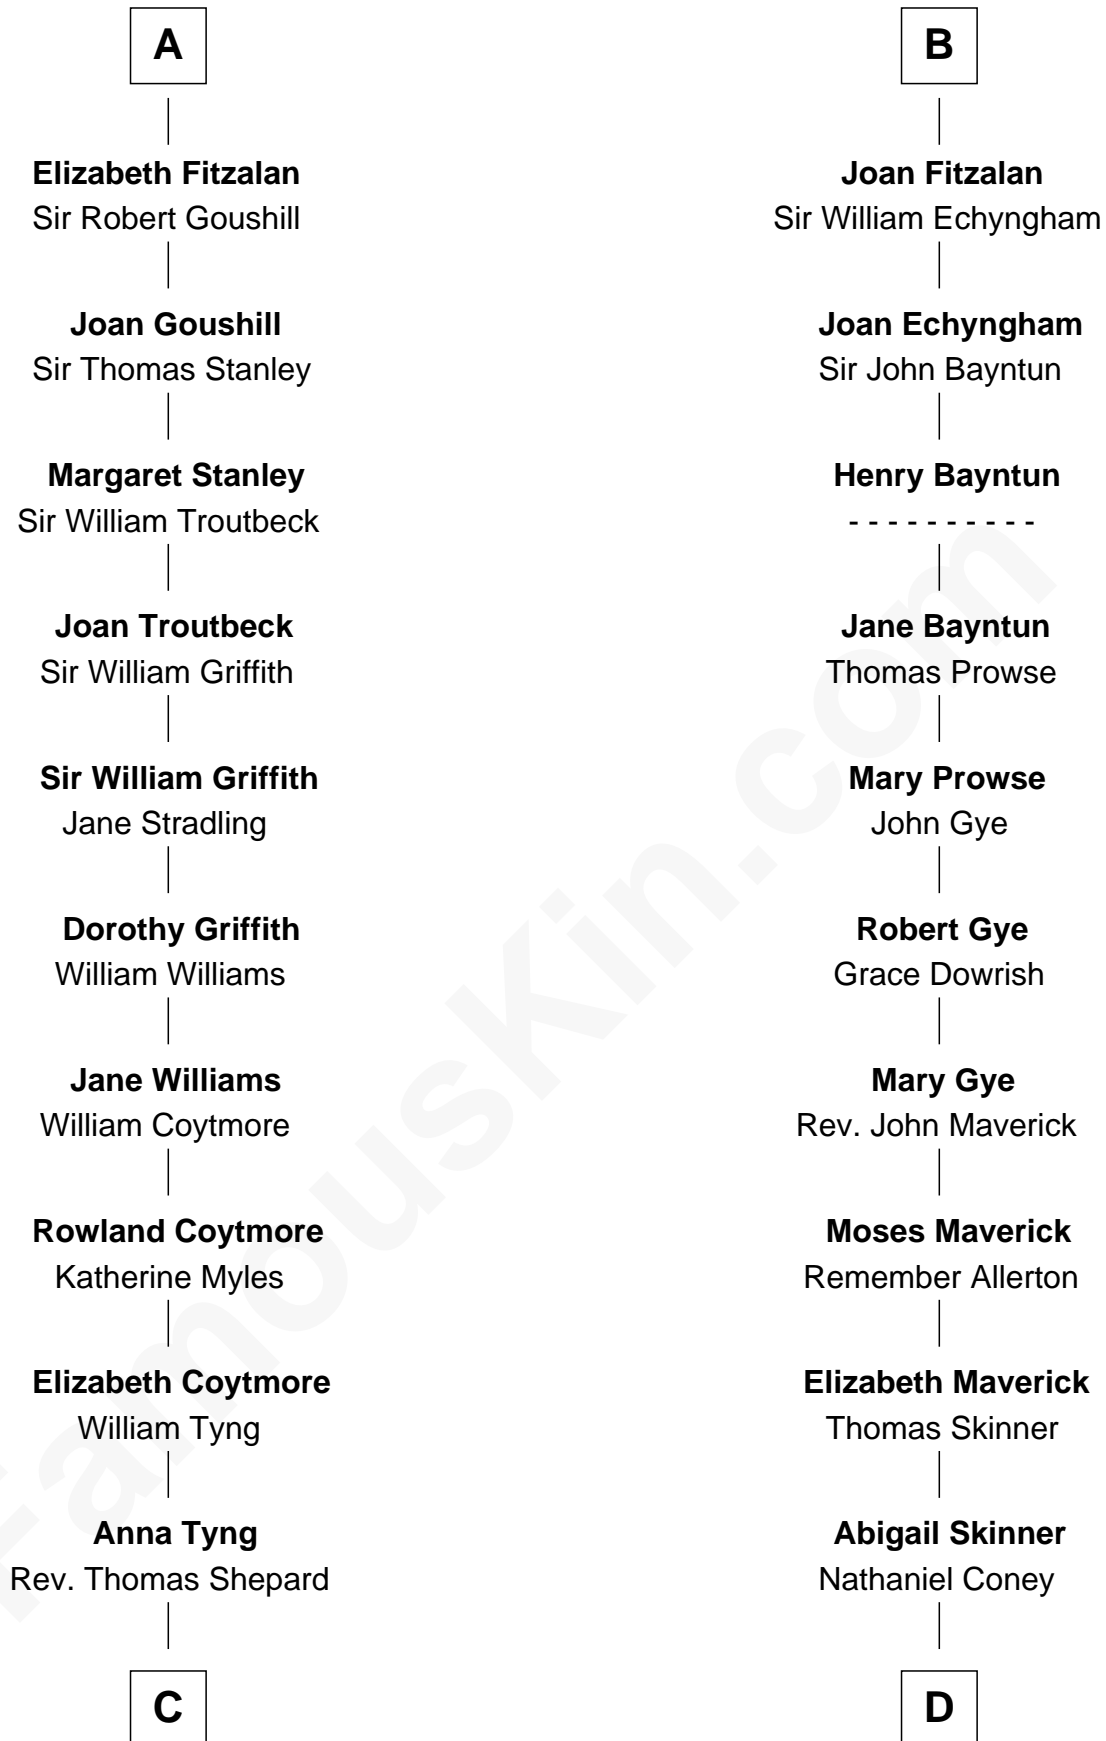

FamousKin.com
Relationship Chart of
John Quincy Adams
6th U.S. President

20th cousin 1 time removed of
Samuel Cony
31st Governor of Maine

C

Anna Shepard

Daniel Quincy

Col John Quincy

Elizabeth Norton

Elizabeth Quincy

Rev. William Smith

Abigail Quincy Smith

John Adams

John Quincy Adams

6th U.S. President

D

Samuel Coney

Rebecca Guild

Samuel Coney

Susanna Johnson

Samuel Coney

Susan Bowdoin Coney

Samuel Coney

31st Governor of Maine