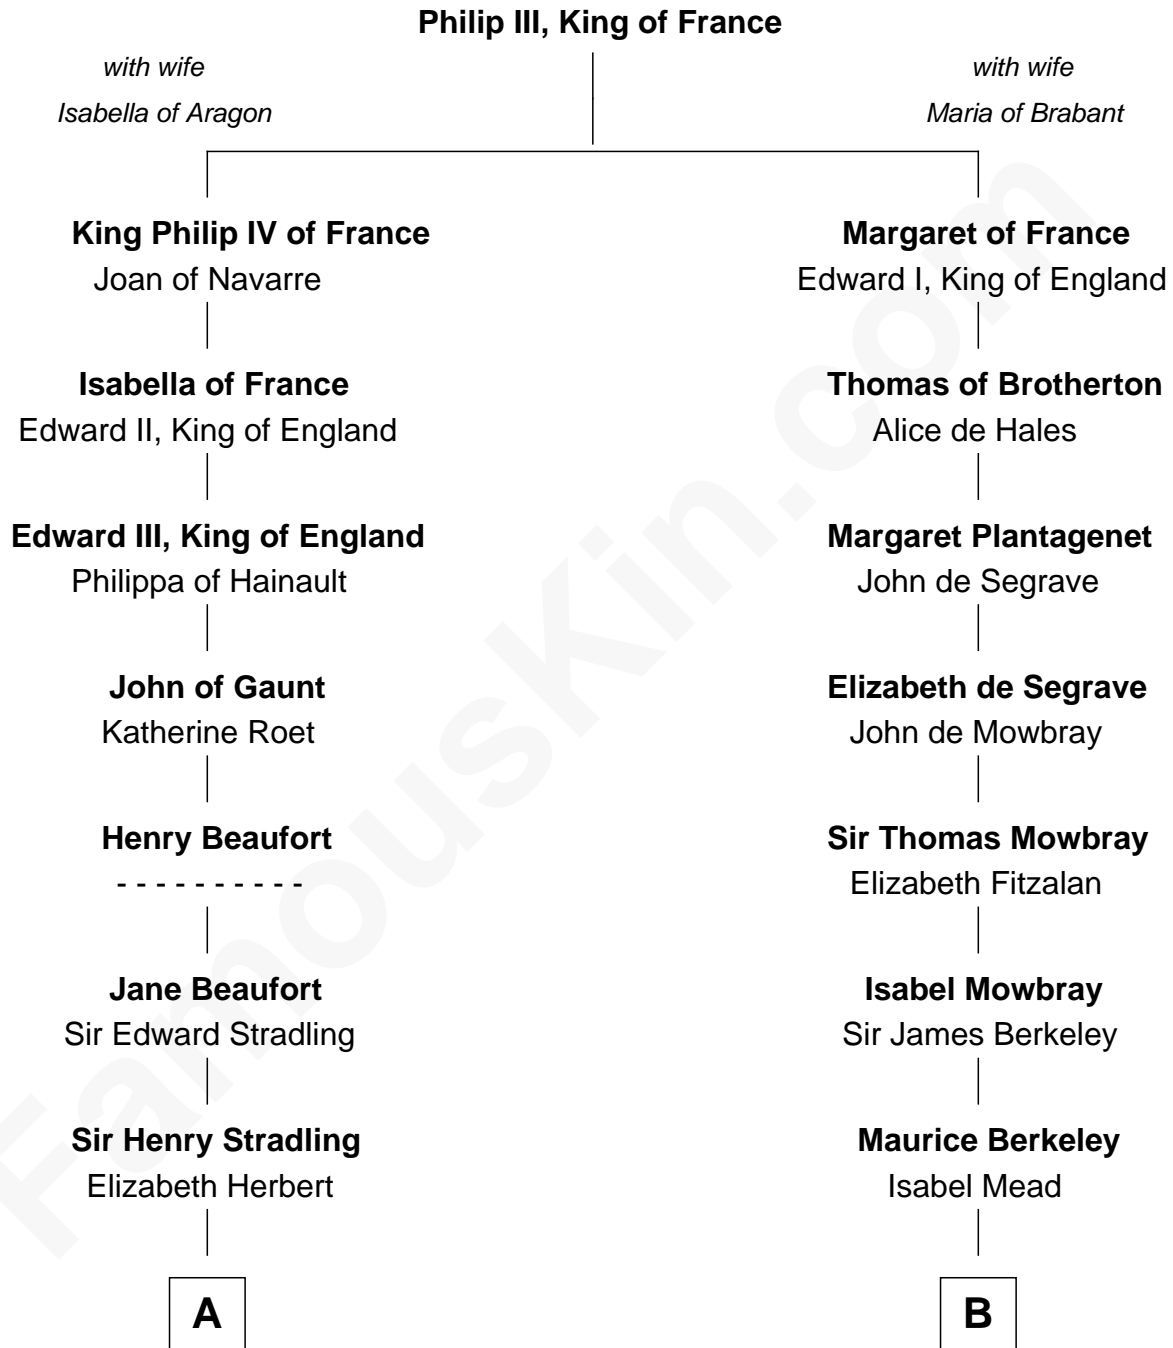

FamousKin.com
Relationship Chart of
John Quincy Adams
6th U.S. President

18th cousin 2 times removed of
General Douglas MacArthur
U.S. Army - World War II

C

Abigail Quincy Smith

John Adams

John Quincy Adams

6th U.S. President

D

Benjamin Barney Belcher

Olive -----

Aurelia Belcher

Arthur MacArthur

Gen. Arthur MacArthur

Mary Pinckney Hardy