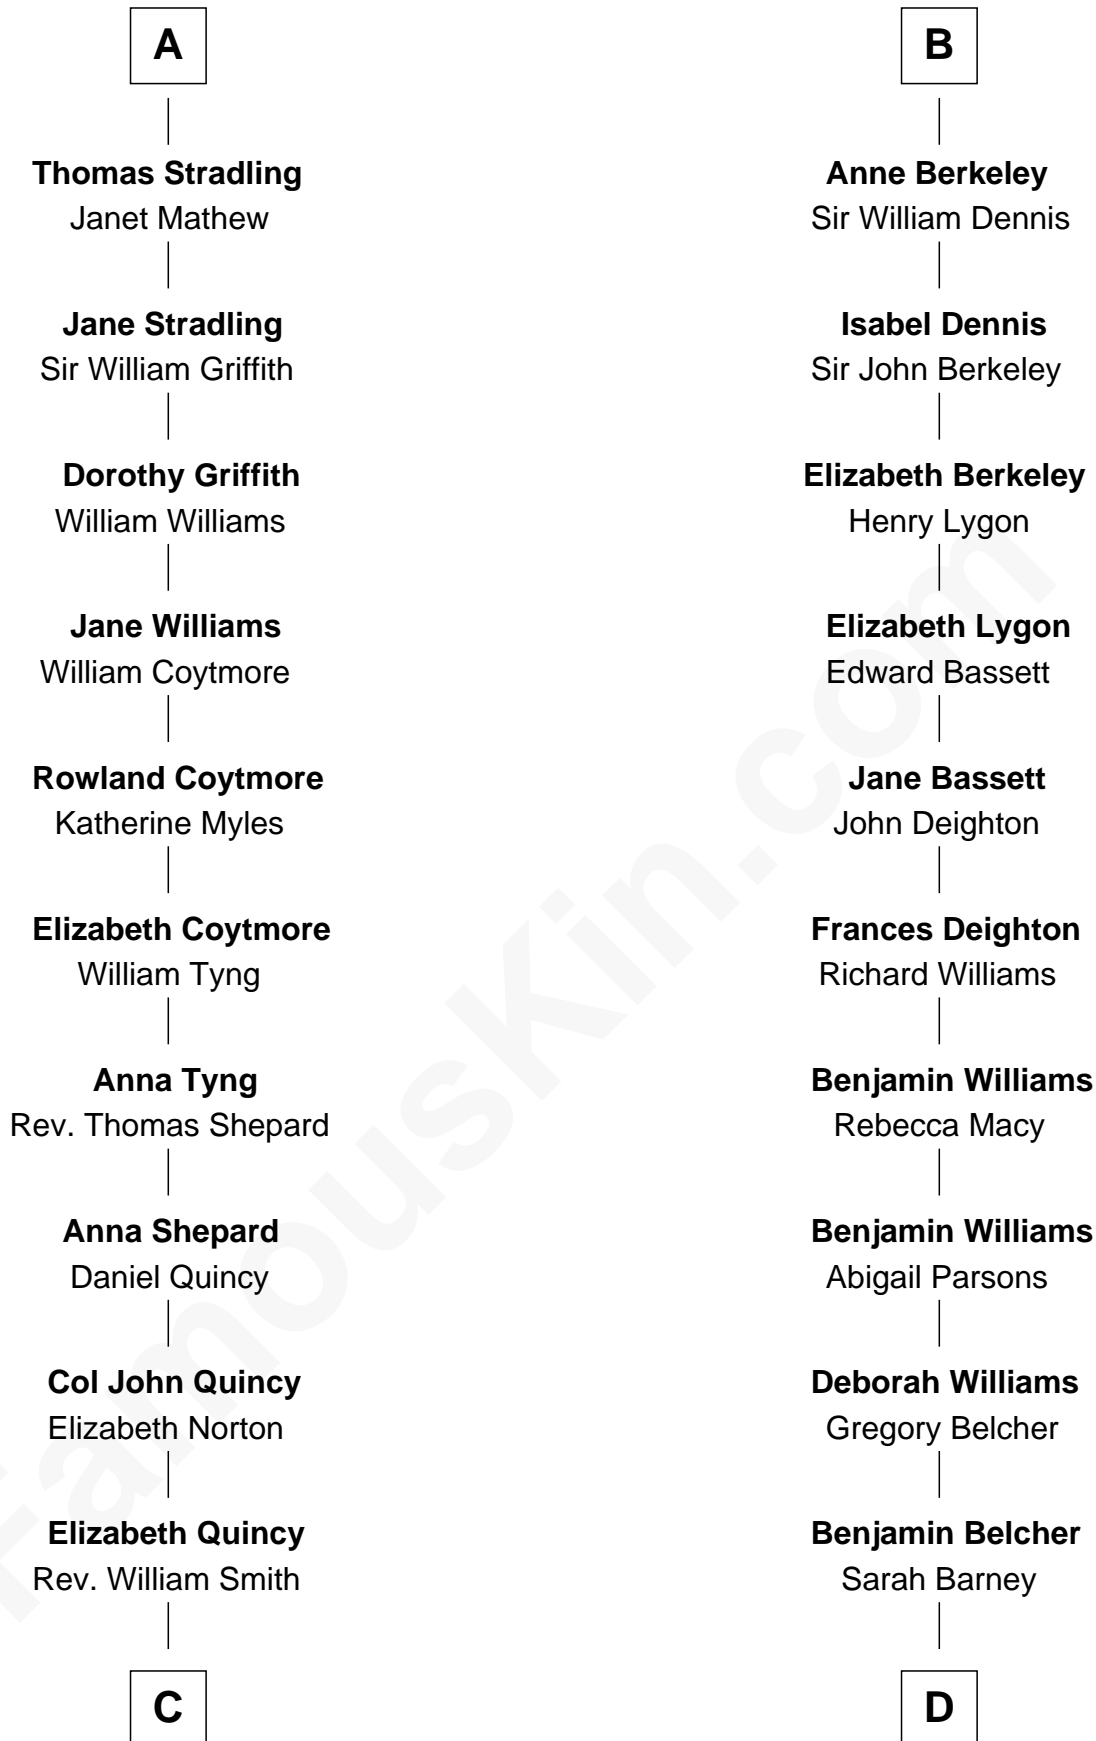

FamousKin.com
Relationship Chart of
John Quincy Adams
6th U.S. President

18th cousin 2 times removed of
General Douglas MacArthur
U.S. Army - World War II

C

Abigail Quincy Smith

John Adams

John Quincy Adams

6th U.S. President

D

Benjamin Barney Belcher

Olive -----

Aurelia Belcher

Arthur MacArthur

Gen. Arthur MacArthur

Mary Pinckney Hardy