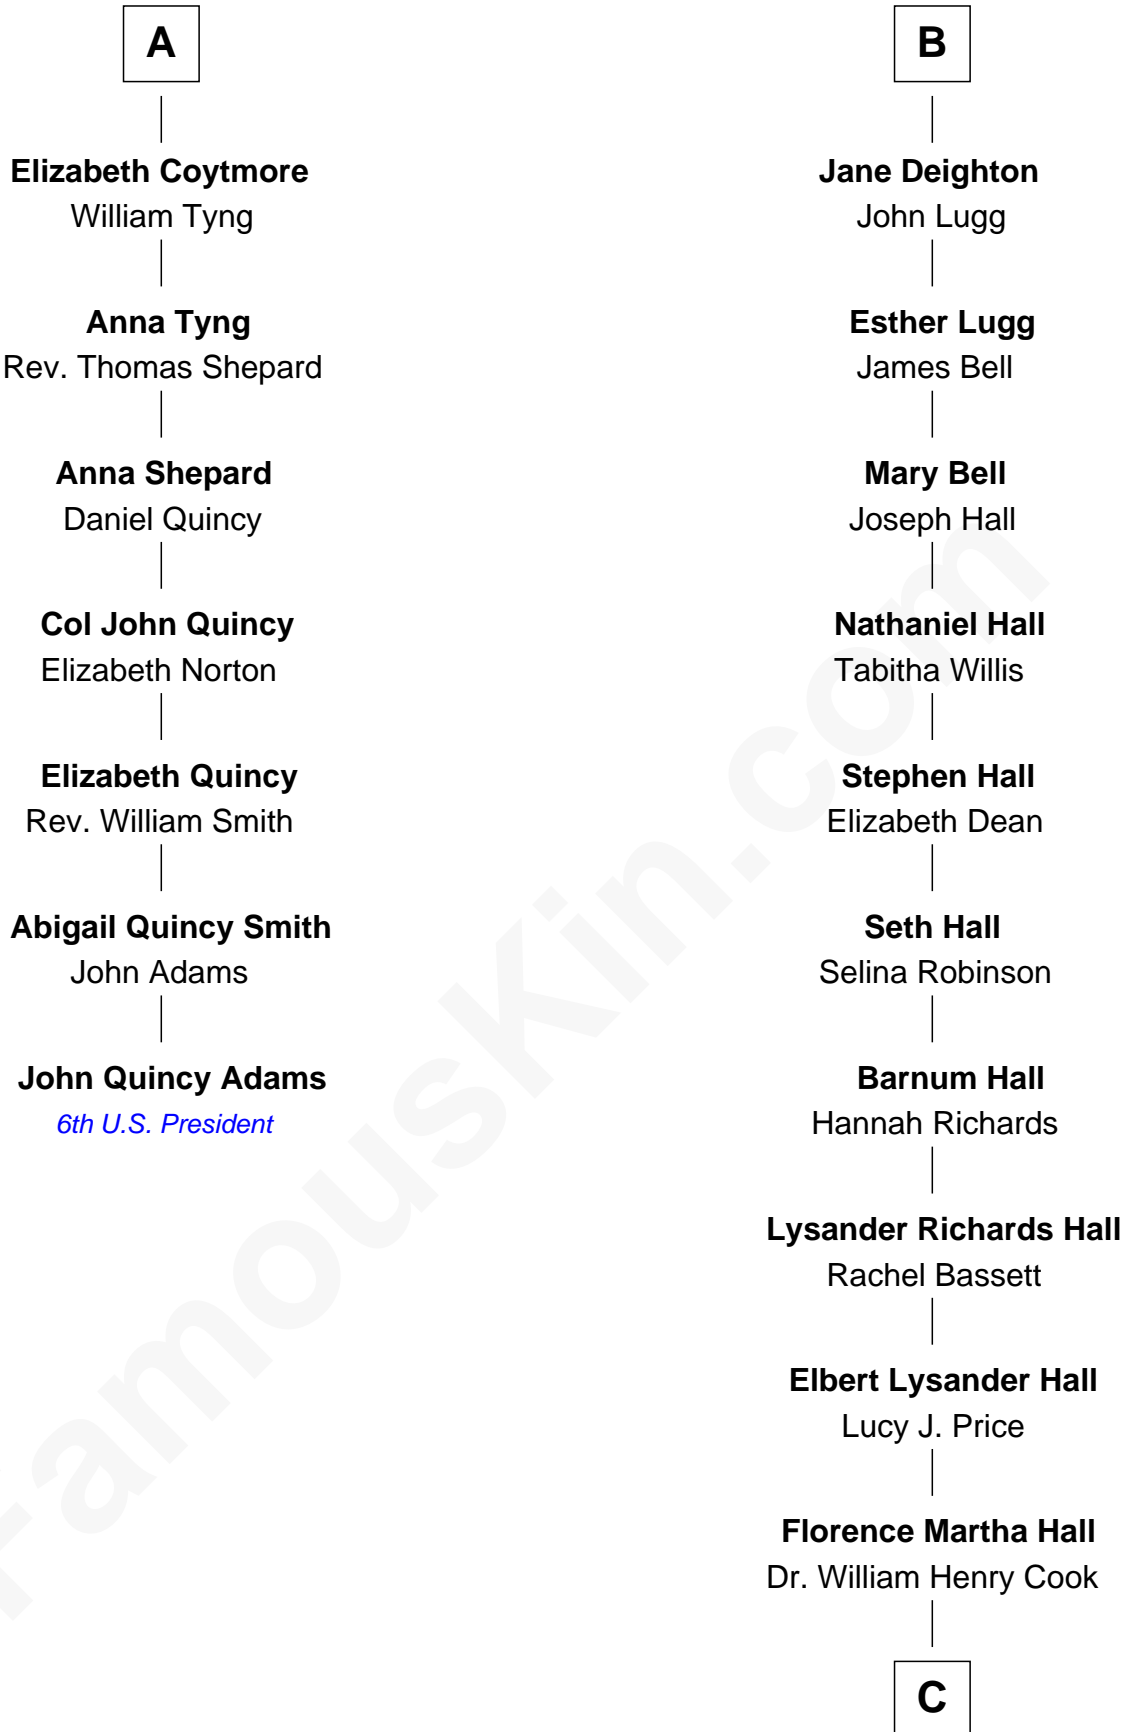

FamousKin.com
Relationship Chart of
John Quincy Adams
6th U.S. President

13th cousin 5 times removed of

Geena Davis
Movie and TV Actress

C

Lucille Martha Cook

William Frank Davis

Geena Davis

Movie and TV Actress

FamousKin.com