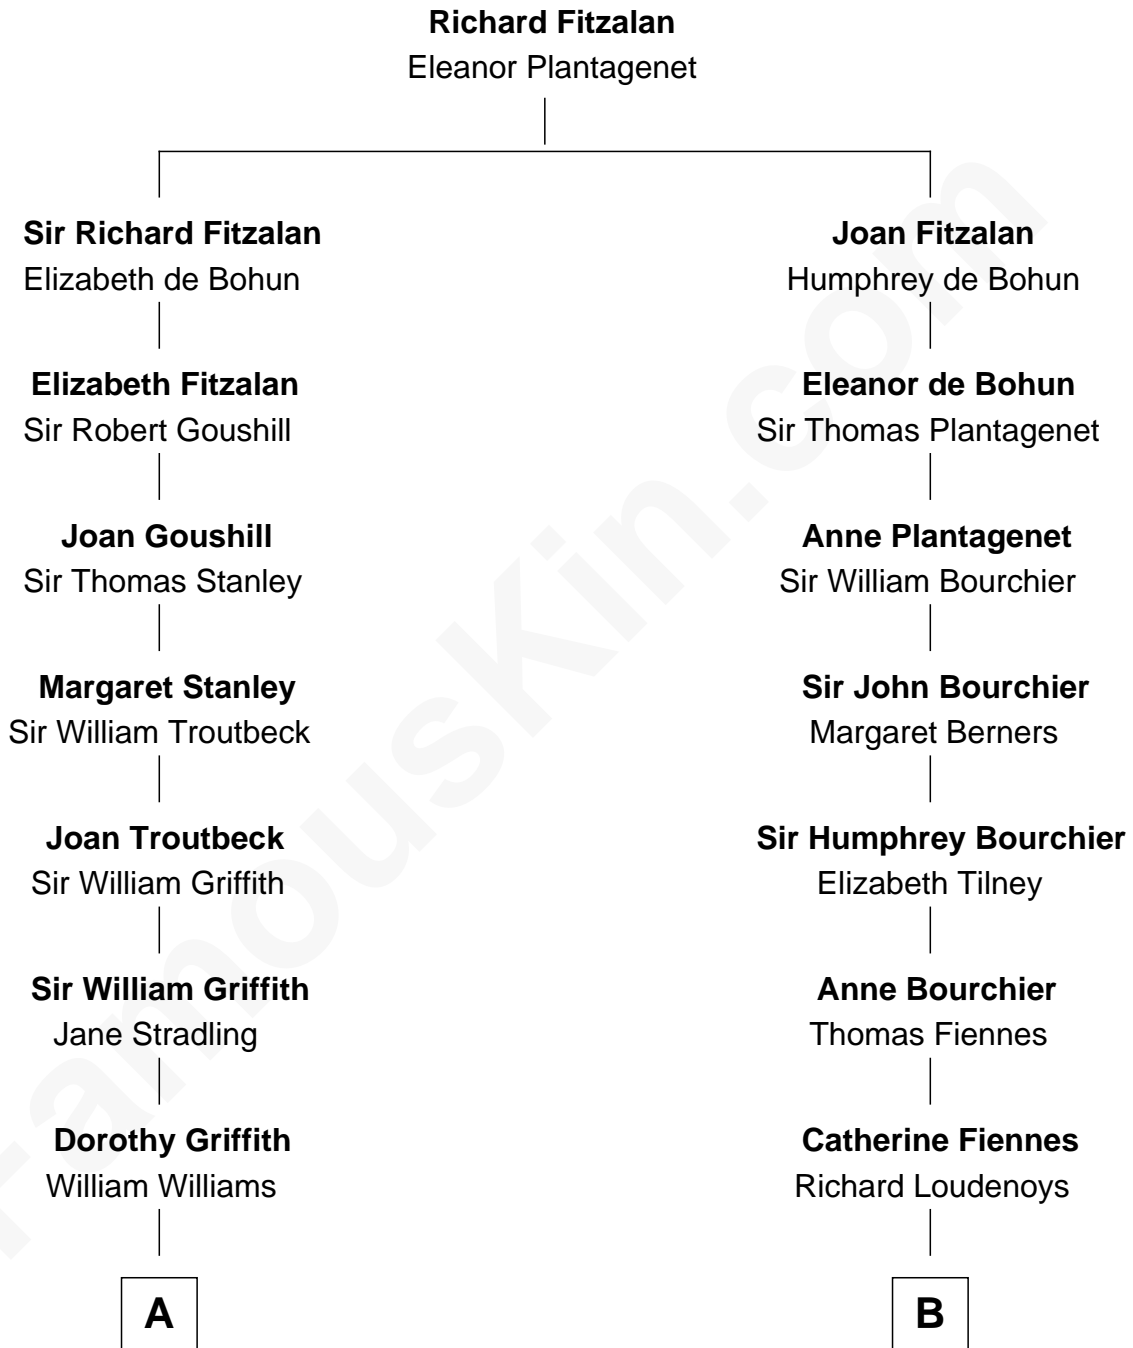

FamousKin.com
Relationship Chart of
John Quincy Adams
6th U.S. President

15th cousin 4 times removed of
Frank Lloyd Wright
American Architect

C

Rev. David Wright

Abigail Goddard

William Carey Wright

Anna Lloyd Jones

Frank Lloyd Wright

American Architect

FamousKin.com