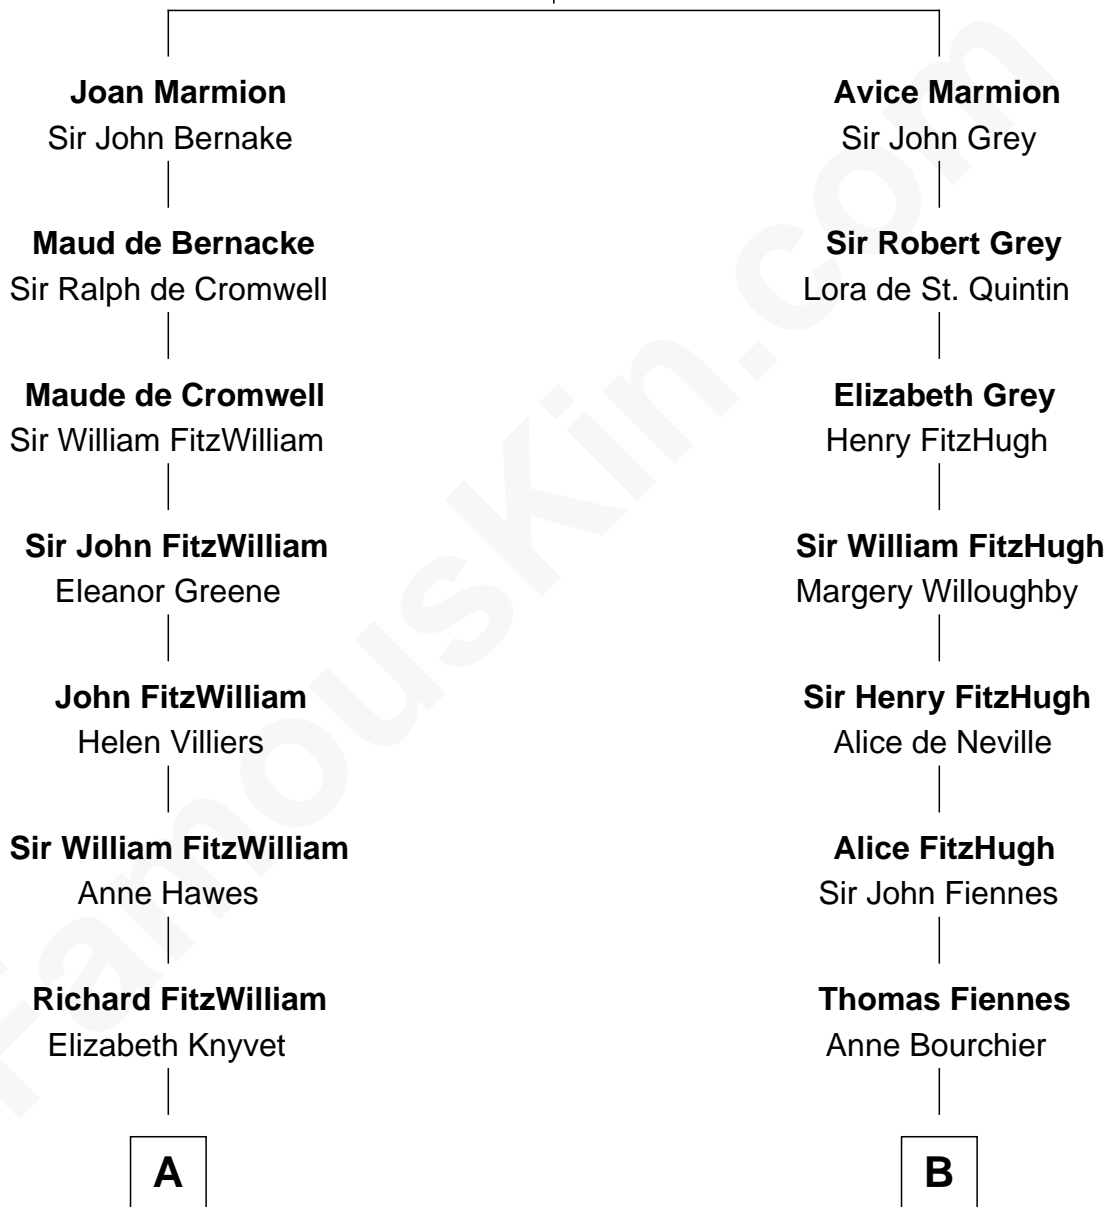

**FamousKin.com**  
**Relationship Chart of**  
**John Quincy Adams**  
*6th U.S. President*

15th cousin 5 times removed of  
**Frank Lloyd Wright**  
*American Architect*

**Sir John Marmion**  
Maud de Furnival

**C**

—  
**Martha Hubbard**

David Wright  
—

**Rev. David Wright**

Abigail Goddard  
—

**William Carey Wright**

Anna Lloyd Jones  
—

**Frank Lloyd Wright**