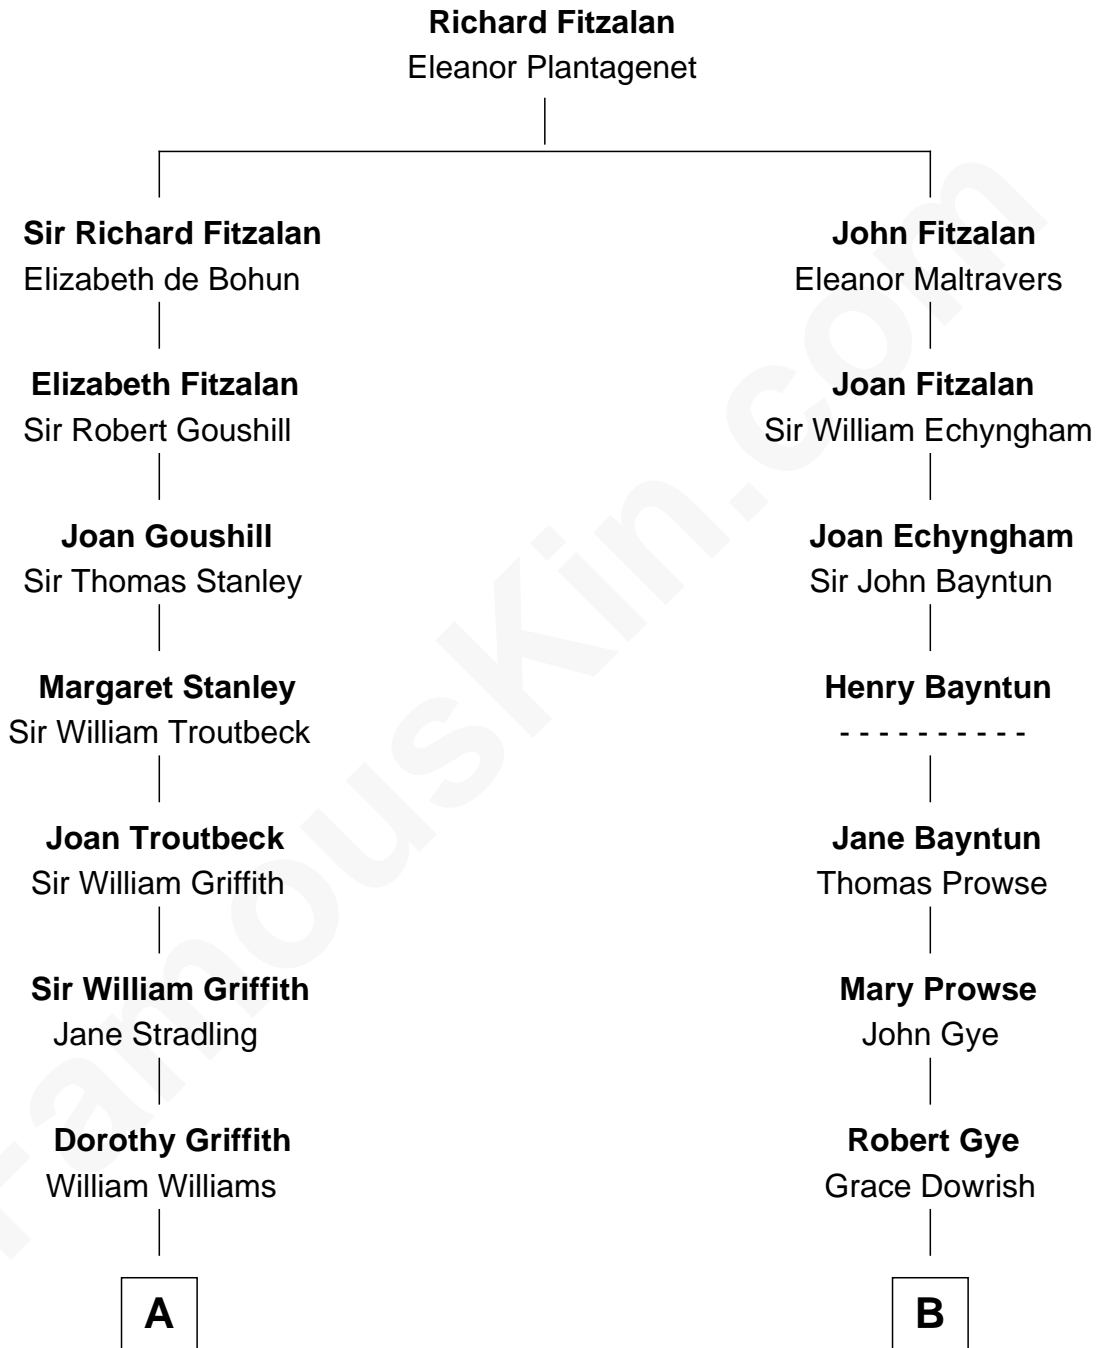

FamousKin.com

Relationship Chart of

John Quincy Adams

6th U.S. President

15th cousin 3 times removed of

Kyra Sedgwick
TV and Movie Actress

C

Henry Dwight Sedgwick

Patricia Ann Rosenwald

Kyra Sedgwick

TV and Movie Actress

FamousKin.com