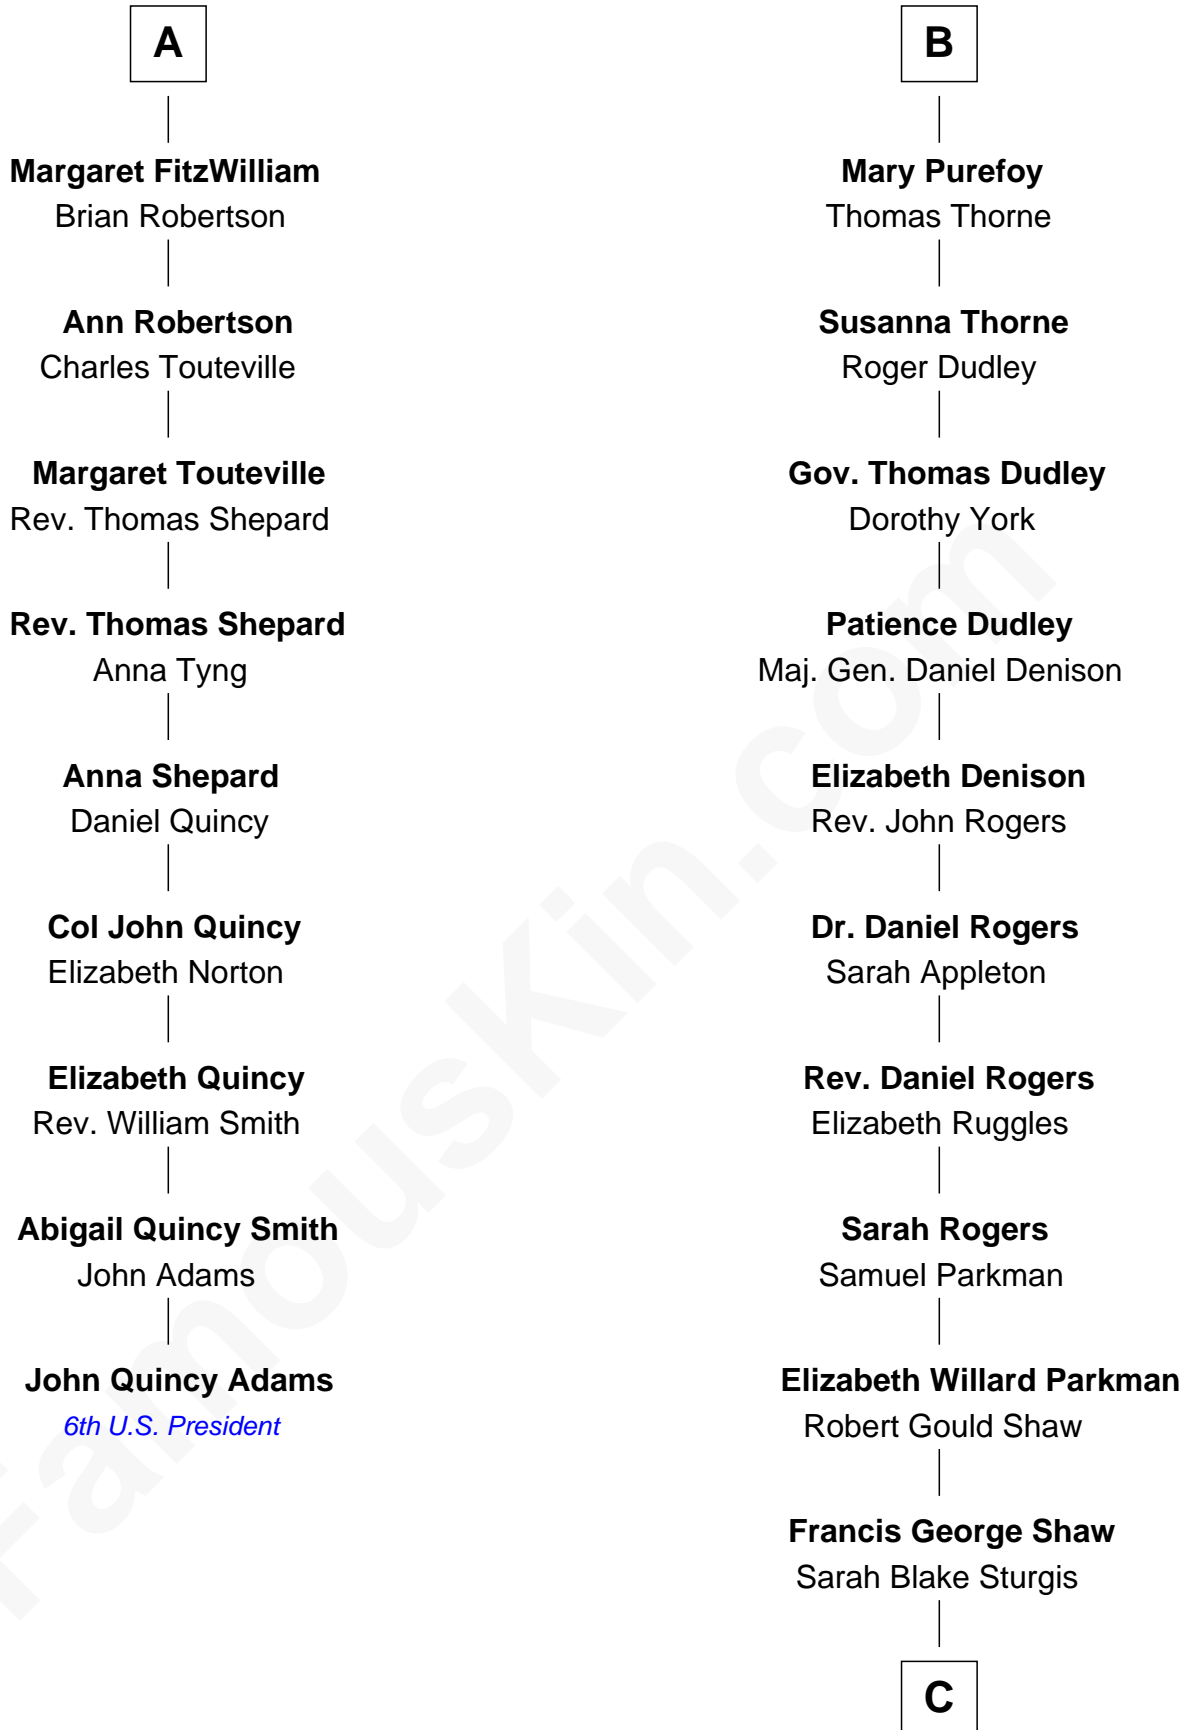

FamousKin.com
Relationship Chart of
John Quincy Adams
6th U.S. President

15th cousin 6 times removed of

Kyra Sedgwick
TV and Movie Actress

Sir John Marmion
 Maud de Furnival

C

Susanna Shaw

Robert Bowne Minturn

Sarah May Minturn

Henry Dwight Sedgwick

Robert Minturn Sedgwick

Helen Peabody

Henry Dwight Sedgwick

Patricia Ann Rosenwald

Kyra Sedgwick

TV and Movie Actress