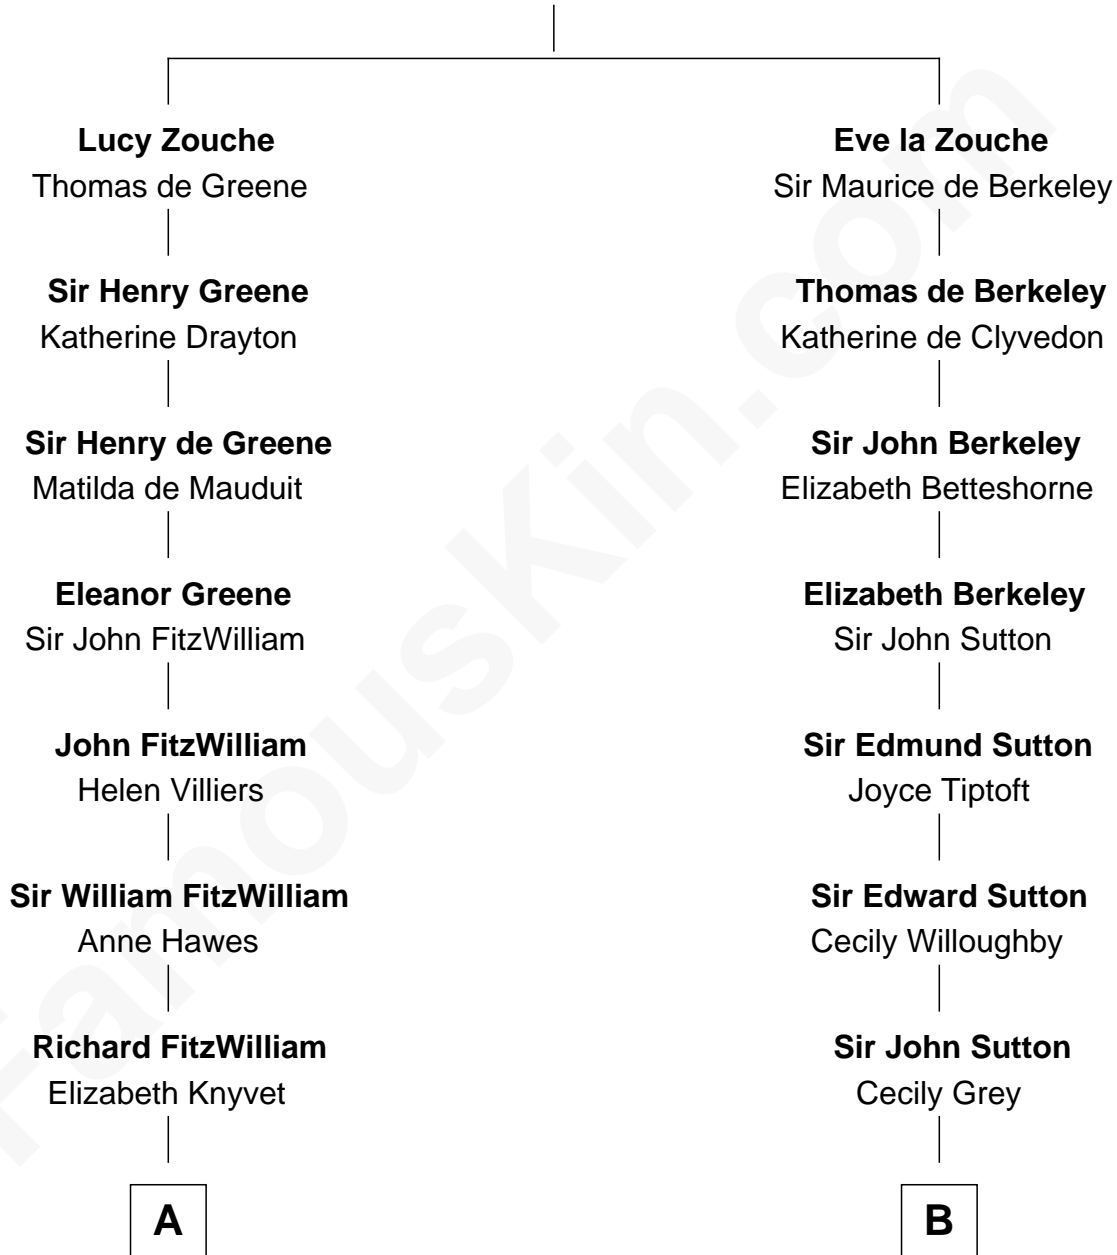

## Relationship Chart of

### John Quincy Adams

6th U.S. President

15th cousin 6 times removed of

**Kyra Sedgwick**  
TV and Movie Actress

**Eudo la Zouche**  
Milicent de Cantilupe

**C**

—  
**Susanna Shaw**

Robert Bowne Minturn

—  
**Sarah May Minturn**

Henry Dwight Sedgwick

—  
**Robert Minturn Sedgwick**

Helen Peabody

—  
**Henry Dwight Sedgwick**

Patricia Ann Rosenwald

—  
**Kyra Sedgwick**

*TV and Movie Actress*