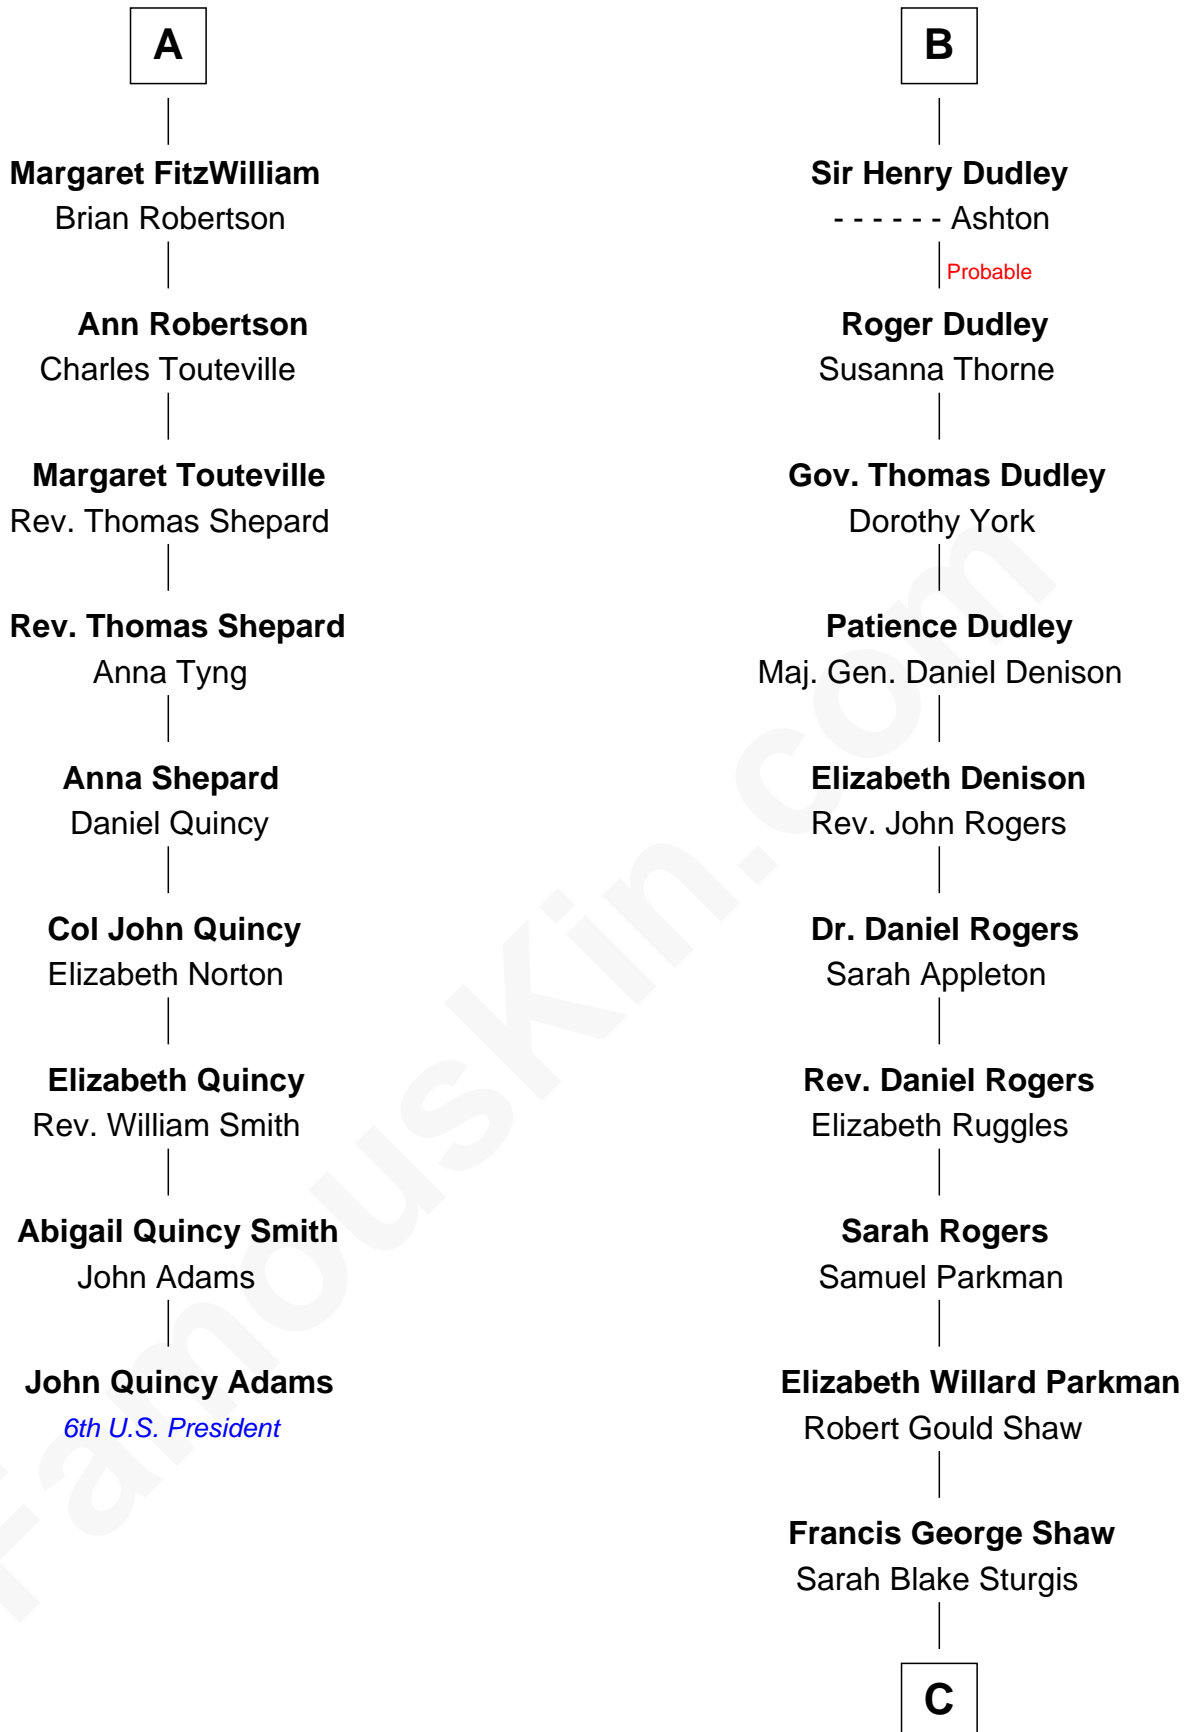

## Relationship Chart of

### John Quincy Adams

6th U.S. President

15th cousin 6 times removed of

**Kyra Sedgwick**  
TV and Movie Actress

**Eudo la Zouche**  
Milicent de Cantilupe

**C**

—  
**Susanna Shaw**

Robert Bowne Minturn