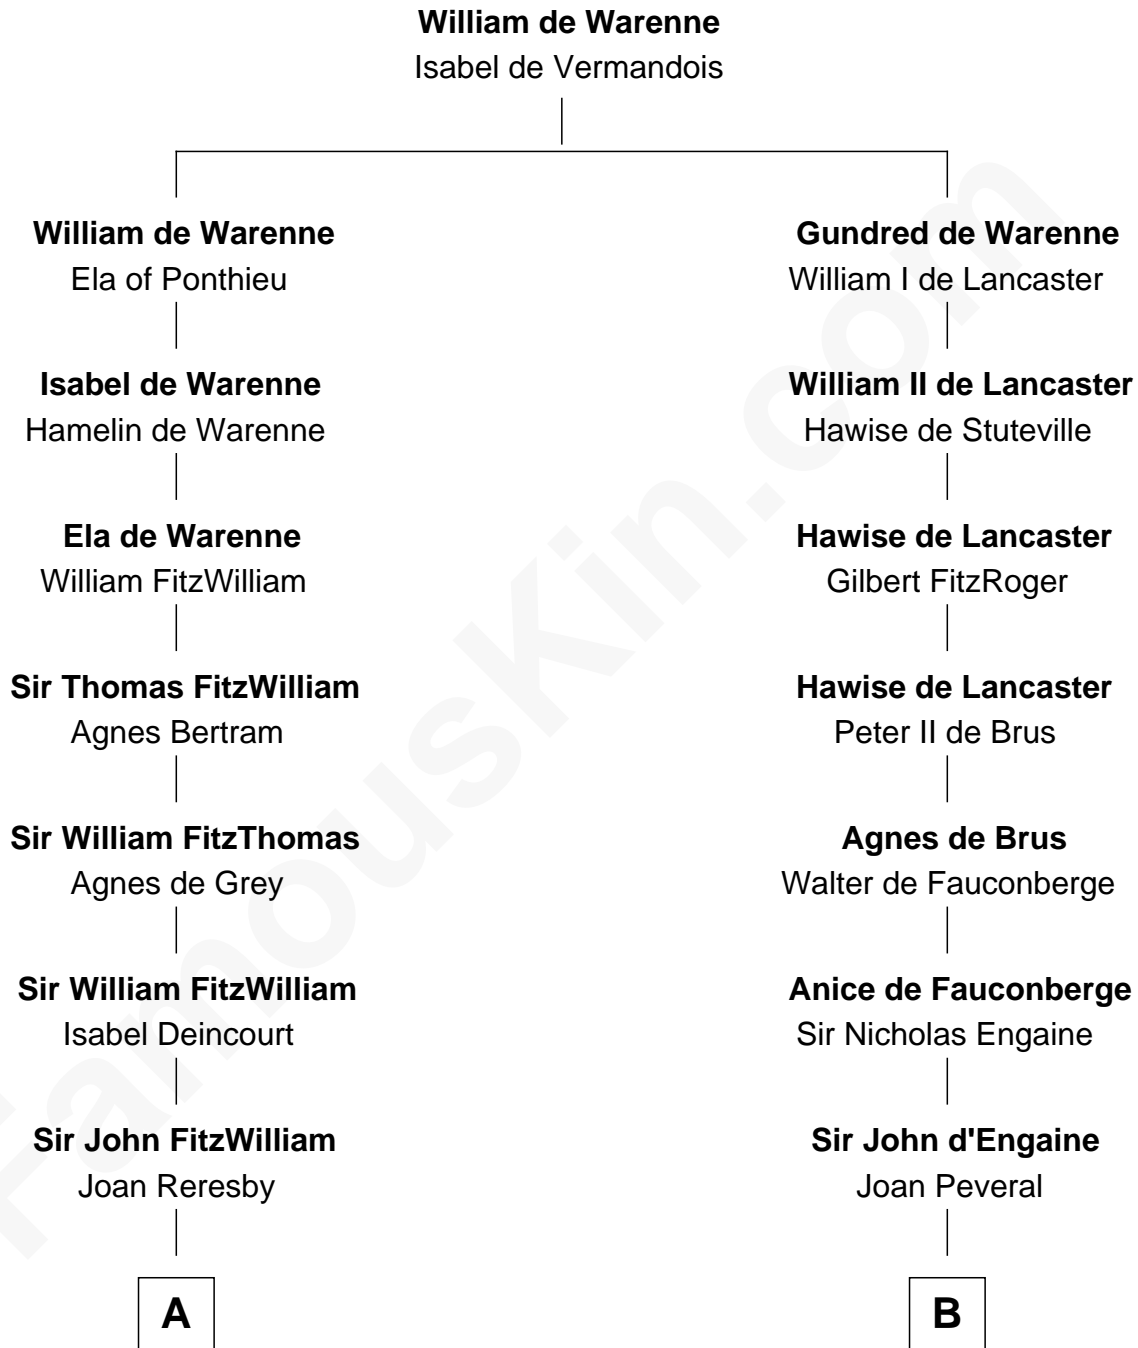

FamousKin.com
Relationship Chart of
John Quincy Adams
6th U.S. President

19th cousin 2 times removed of

William Ellery
Signer of the Declaration of Independence

C

Anna Shepard

Daniel Quincy

Col John Quincy

Elizabeth Norton

Elizabeth Quincy

Rev. William Smith

Abigail Quincy Smith

John Adams

John Quincy Adams

6th U.S. President

D

Col. Job Almy

Ann Lawton

Elizabeth Almy

William Ellery

William Ellery

Signer of Declaration of Independence

FamousKin.com