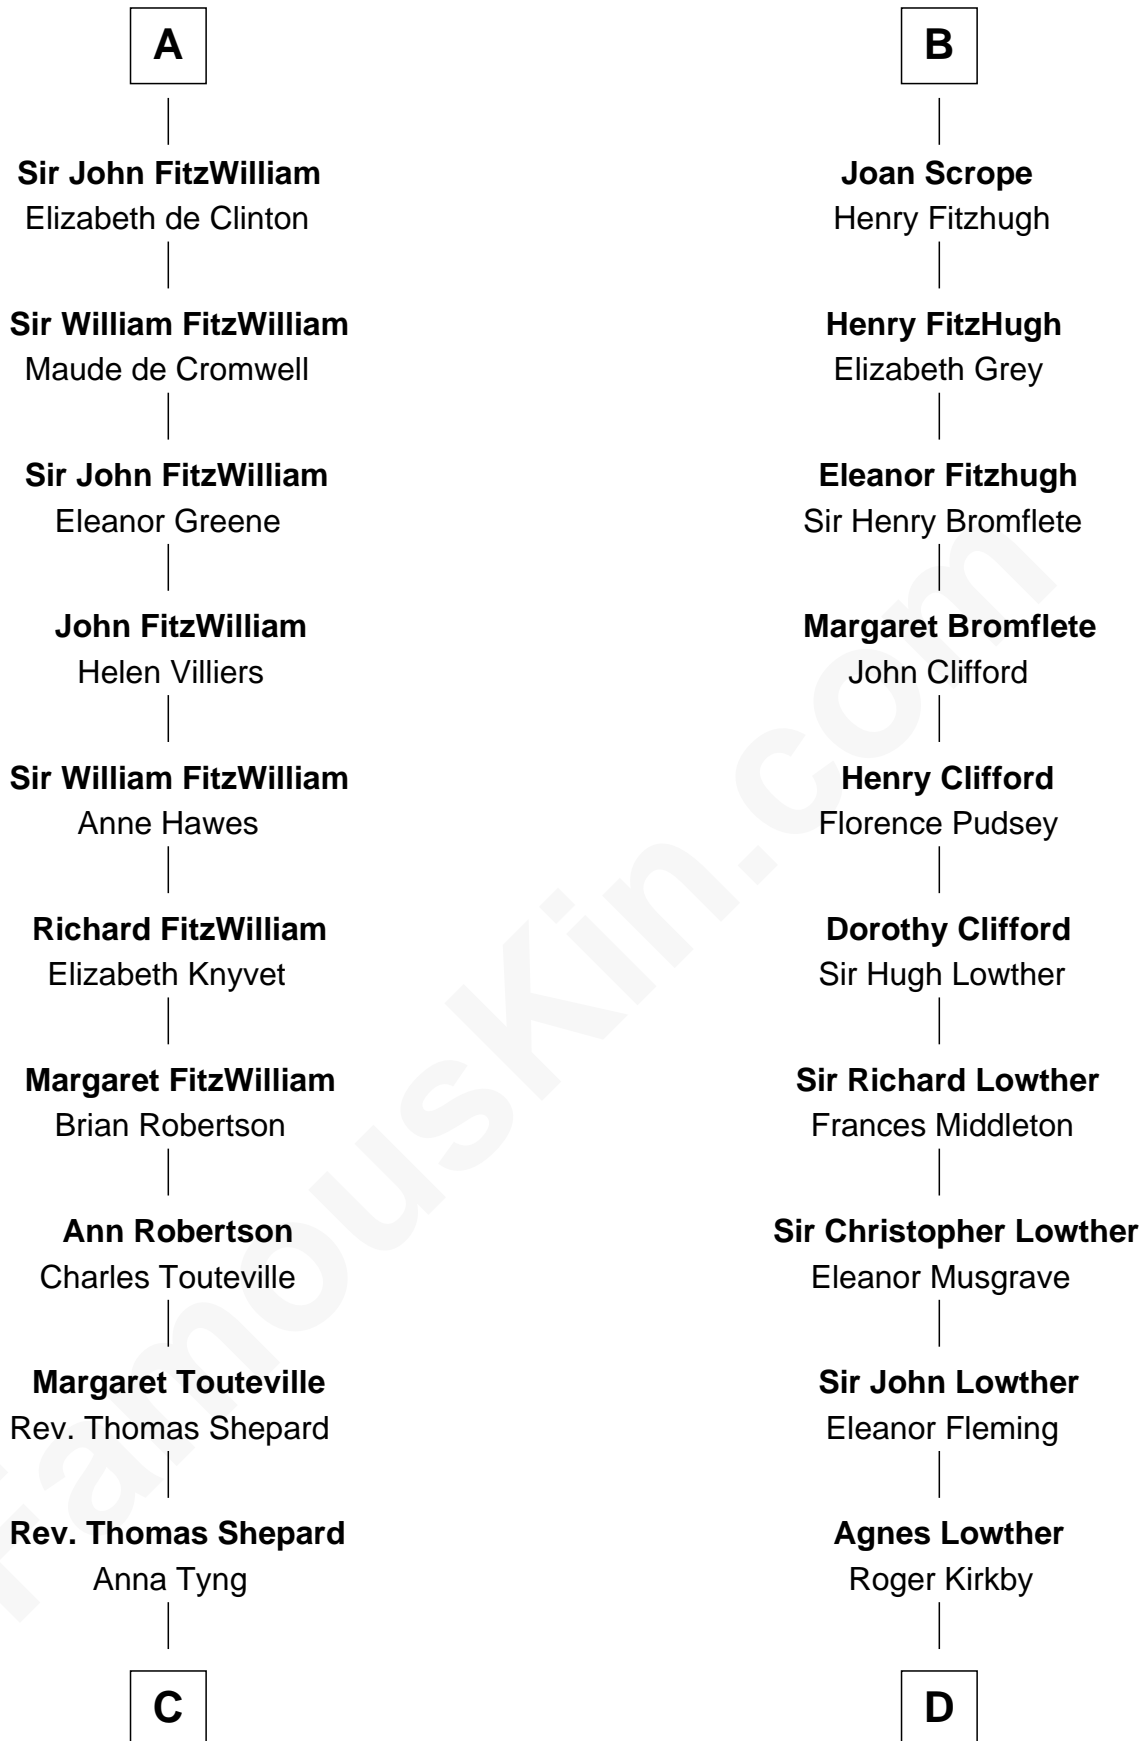

FamousKin.com Relationship Chart of

John Quincy Adams

6th U.S. President

21st cousin of

Fletcher Christian

Leader of the mutiny on the Bounty

C

Anna Shepard

Charles Christian

Anne Dixon

Fletcher Christian

Leader of the mutiny on the Bounty