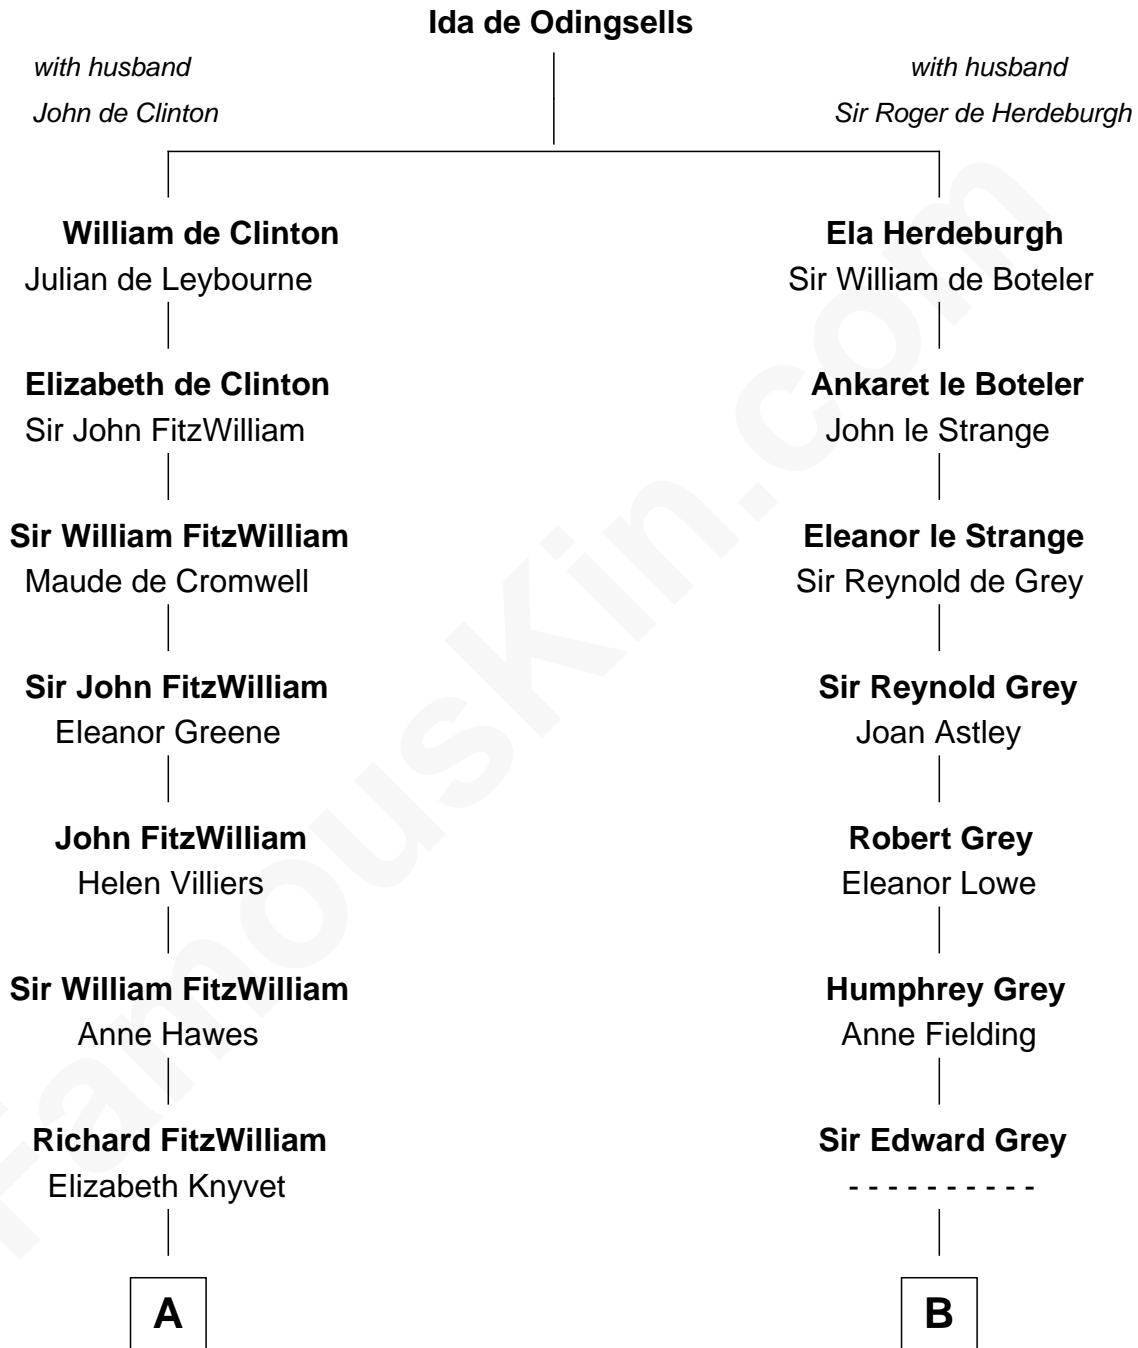

## Relationship Chart of

### John Quincy Adams

6th U.S. President

15th cousin 6 times removed of

**David Crosby**  
Singer and Songwriter

C

**Harriet Ashton Clarkson**

William Bedlow Crosby

**Edward Nicoll Crosby**

Elizabeth Maria Van Schoonhoven

**Frederic Van Schoonhoven Crosby**

Julia Floyd Delafield

**Floyd Delafield Crosby**

Aliph Van Corlandt Whitehead

**David Crosby**

*Singer and Songwriter*