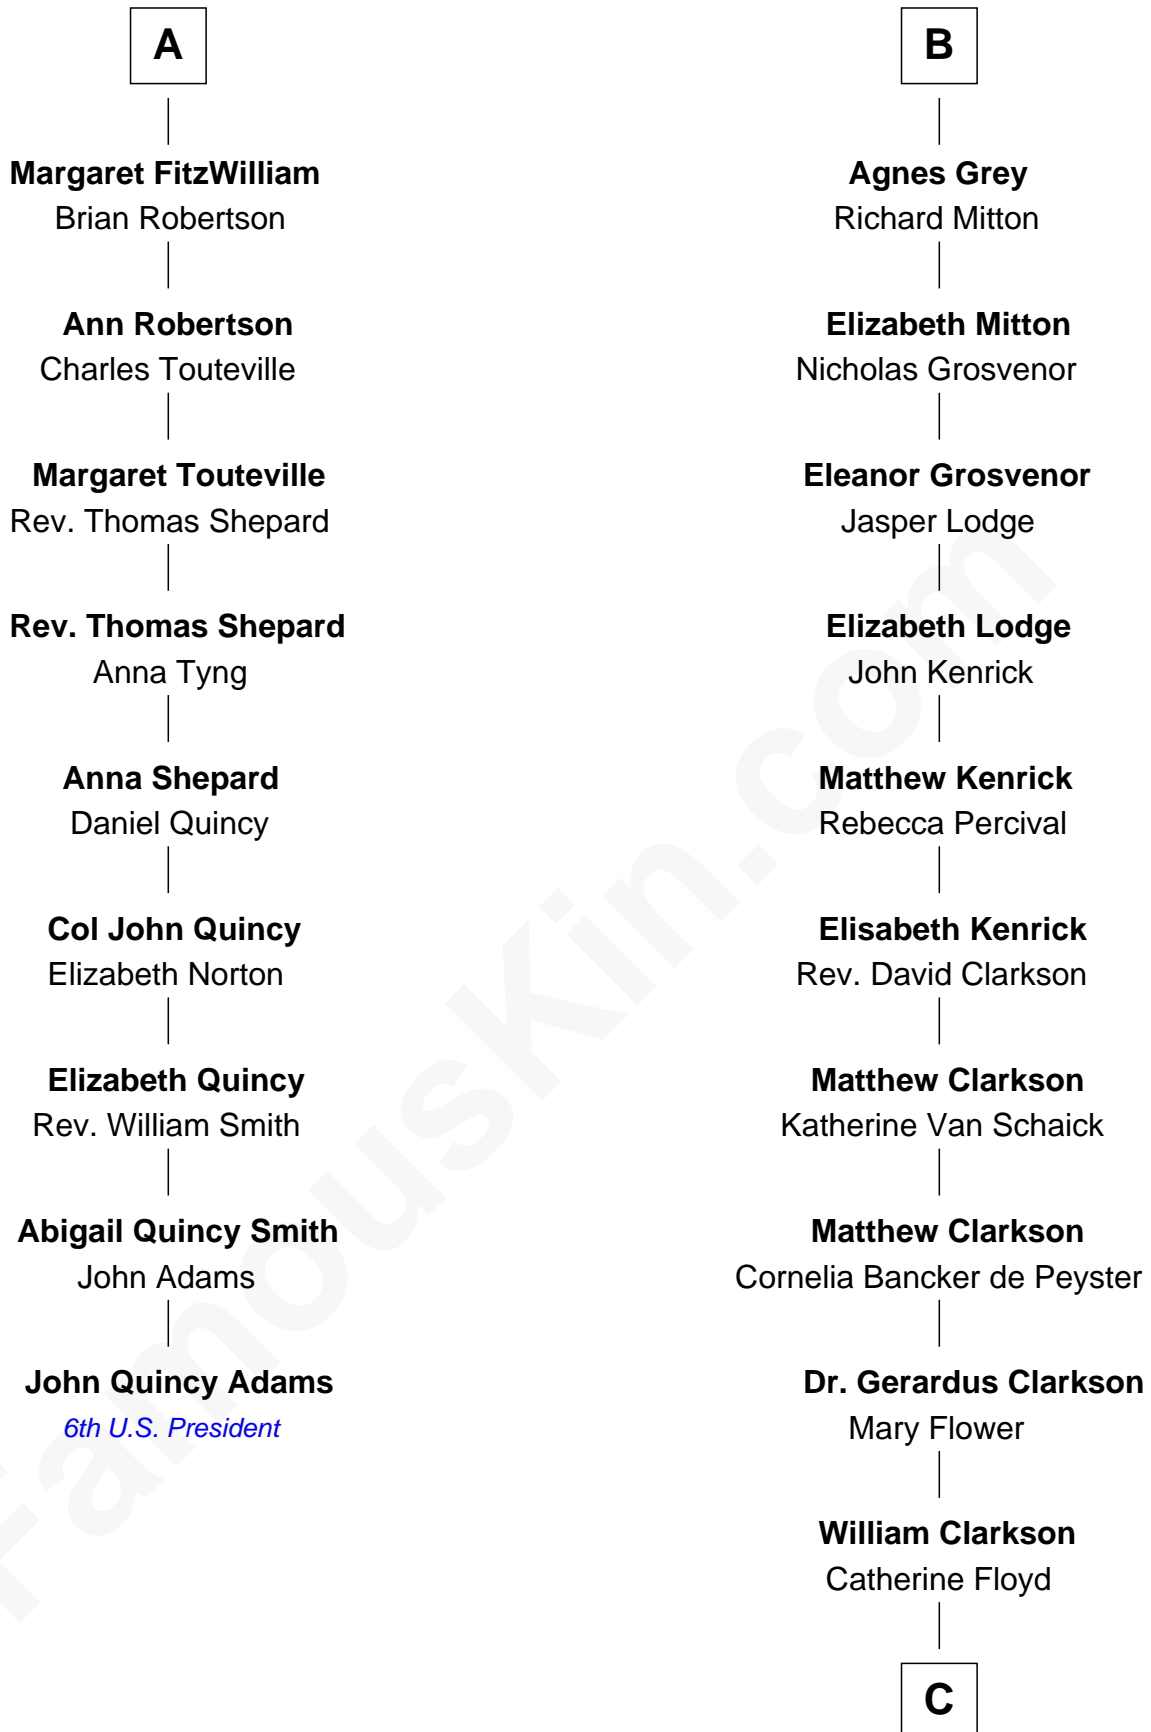

## Relationship Chart of

### John Quincy Adams

6th U.S. President

15th cousin 6 times removed of

**David Crosby**  
Singer and Songwriter

C

**Harriet Ashton Clarkson**

William Bedlow Crosby

**Edward Nicoll Crosby**

Elizabeth Maria Van Schoonhoven

**Frederic Van Schoonhoven Crosby**

Julia Floyd Delafield

**Floyd Delafield Crosby**

Aliph Van Corlandt Whitehead

**David Crosby**

*Singer and Songwriter*