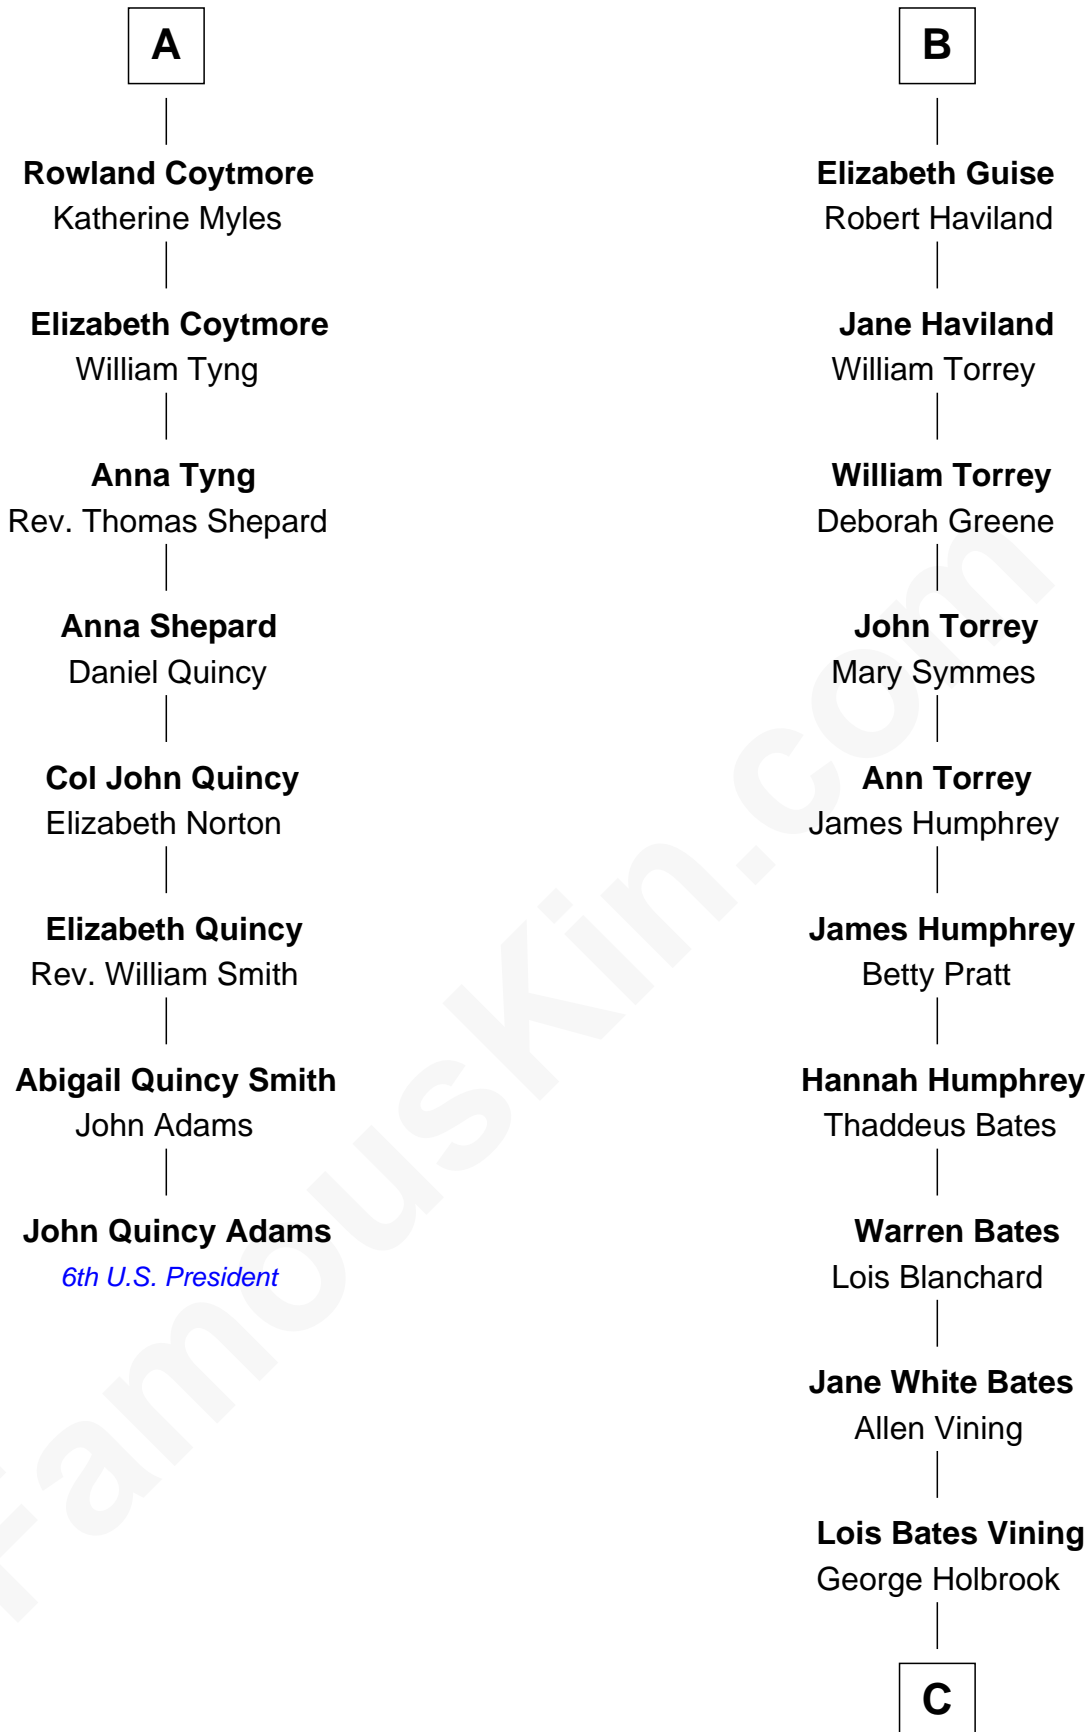

FamousKin.com
Relationship Chart of
John Quincy Adams
6th U.S. President

14th cousin 5 times removed of
Hal Holbrook
TV and Movie Actor

C

Allen Vining Holbrook

Minnie Alberta Rowe

Harold Rowe Holbrook

Aileen R. Davenport