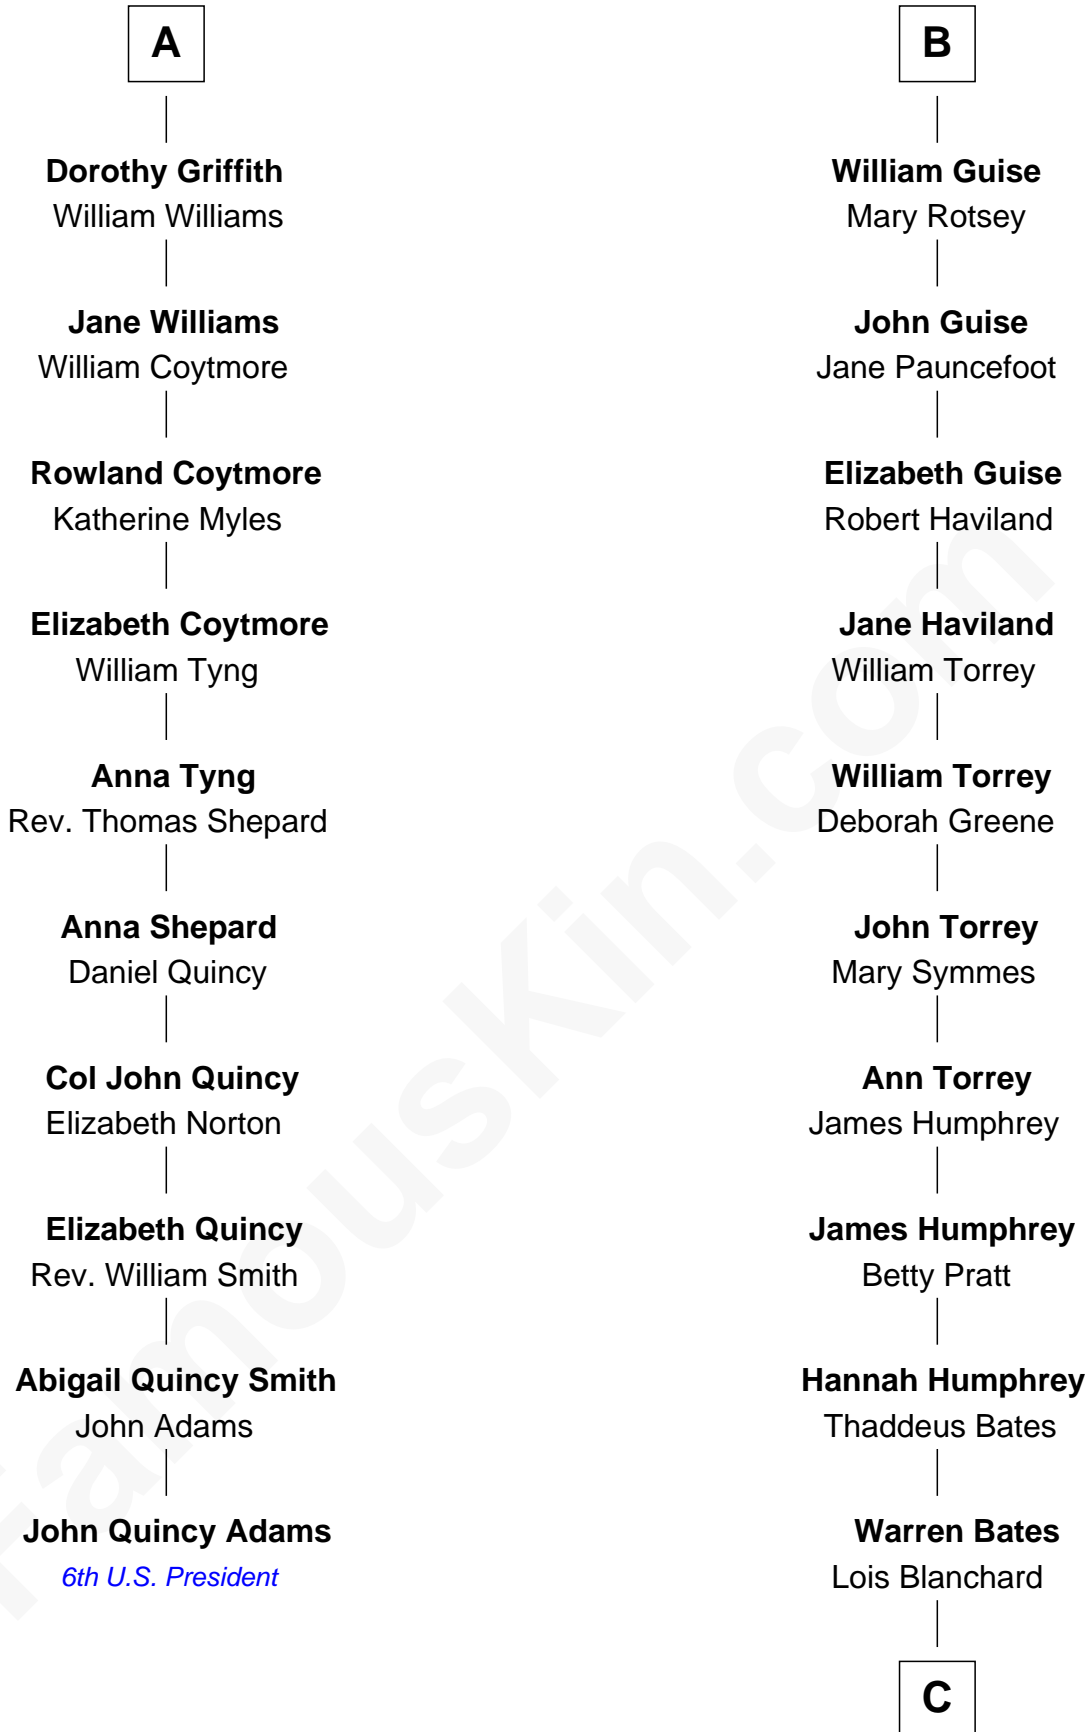

## Relationship Chart of

### John Quincy Adams

6th U.S. President

16th cousin 5 times removed of

**Hal Holbrook**  
TV and Movie Actor

**Henry Plantagenet**  
Maud de Chaworth

**C**

**Jane White Bates**

Allen Vining

**Lois Bates Vining**

George Holbrook

**Allen Vining Holbrook**

Minnie Alberta Rowe

**Harold Rowe Holbrook**

Aileen R. Davenport

**Hal Holbrook**

*TV and Movie Actor*