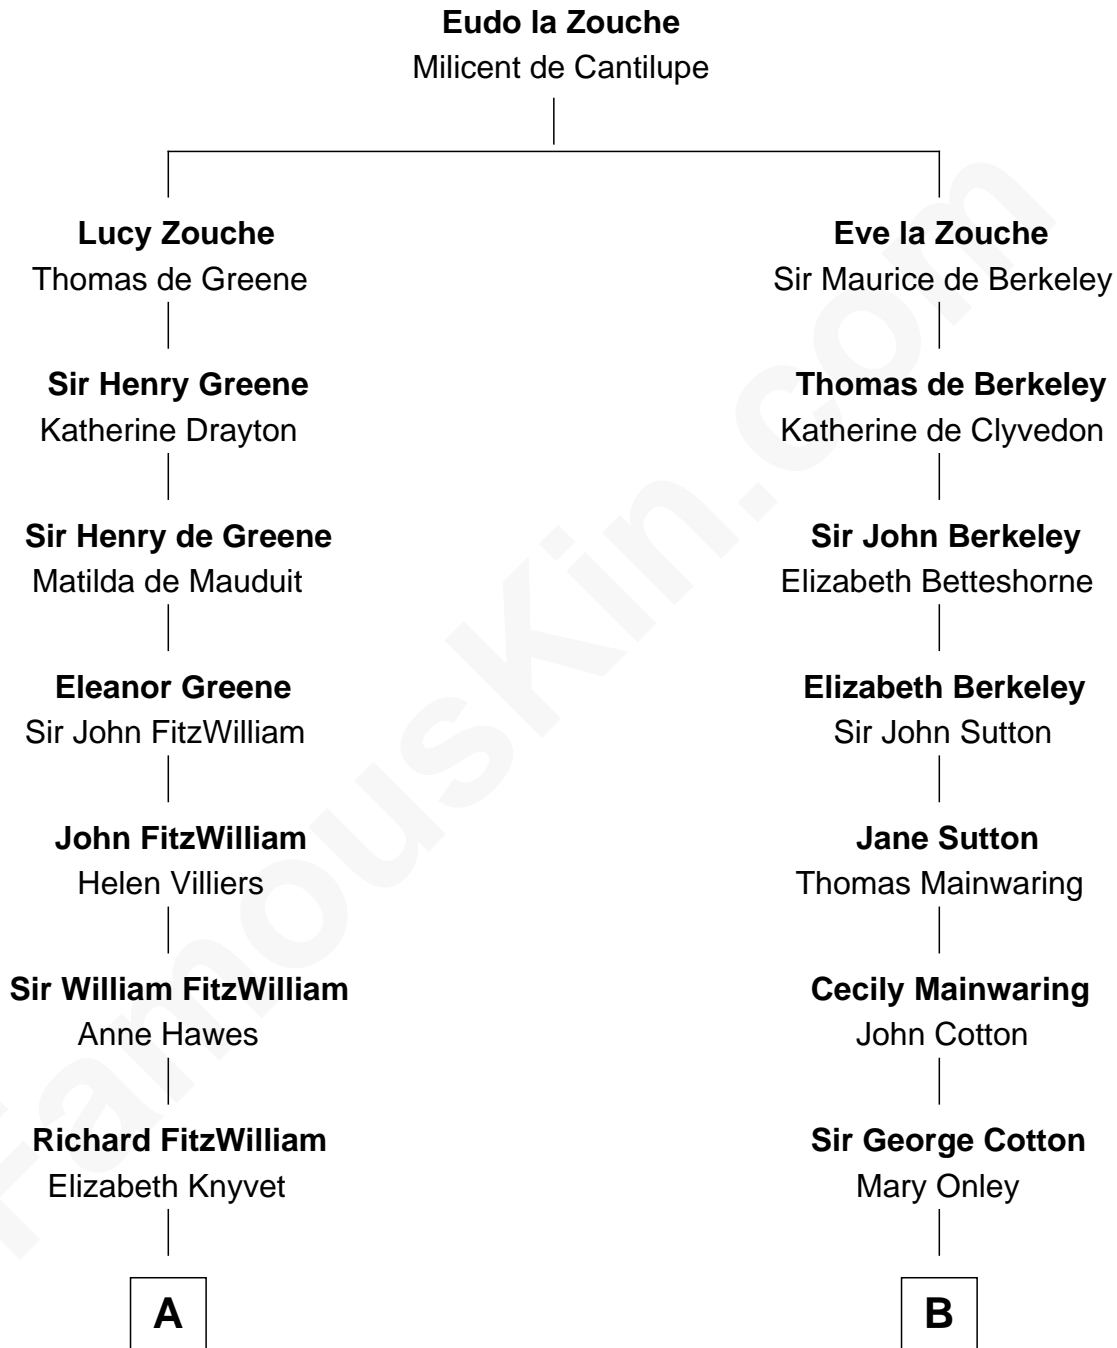

FamousKin.com
Relationship Chart of
John Quincy Adams
6th U.S. President

15th cousin 5 times removed of
Amber Stevens West
TV and Movie Actress

C

Frances Jemima Cook

Albert Baas

LaVerne M. Baas

Keith Karl Ingstad

Terry Keith Ingstad

Beverly Jean Cunningham

Amber Stevens West

TV and Movie Actress