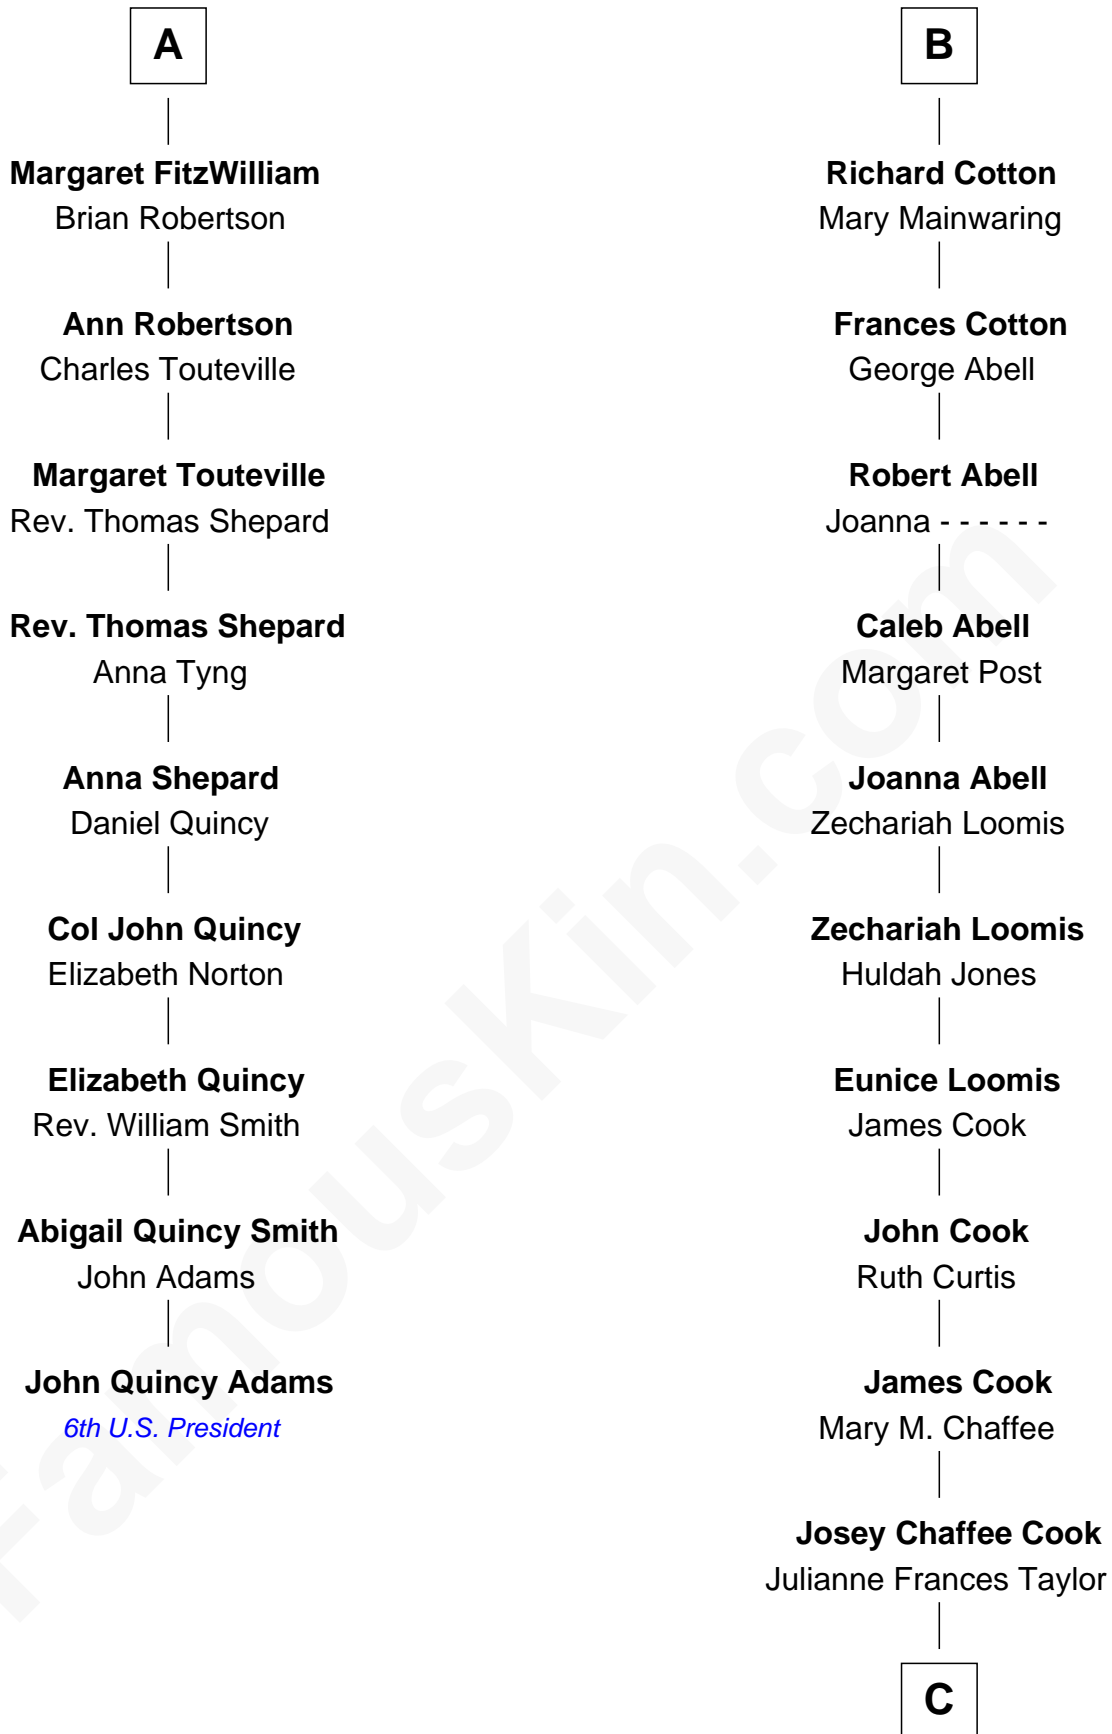

FamousKin.com
Relationship Chart of
John Quincy Adams
6th U.S. President

15th cousin 5 times removed of
Amber Stevens West
TV and Movie Actress

C

Frances Jemima Cook

Albert Baas

LaVerne M. Baas

Keith Karl Ingstad