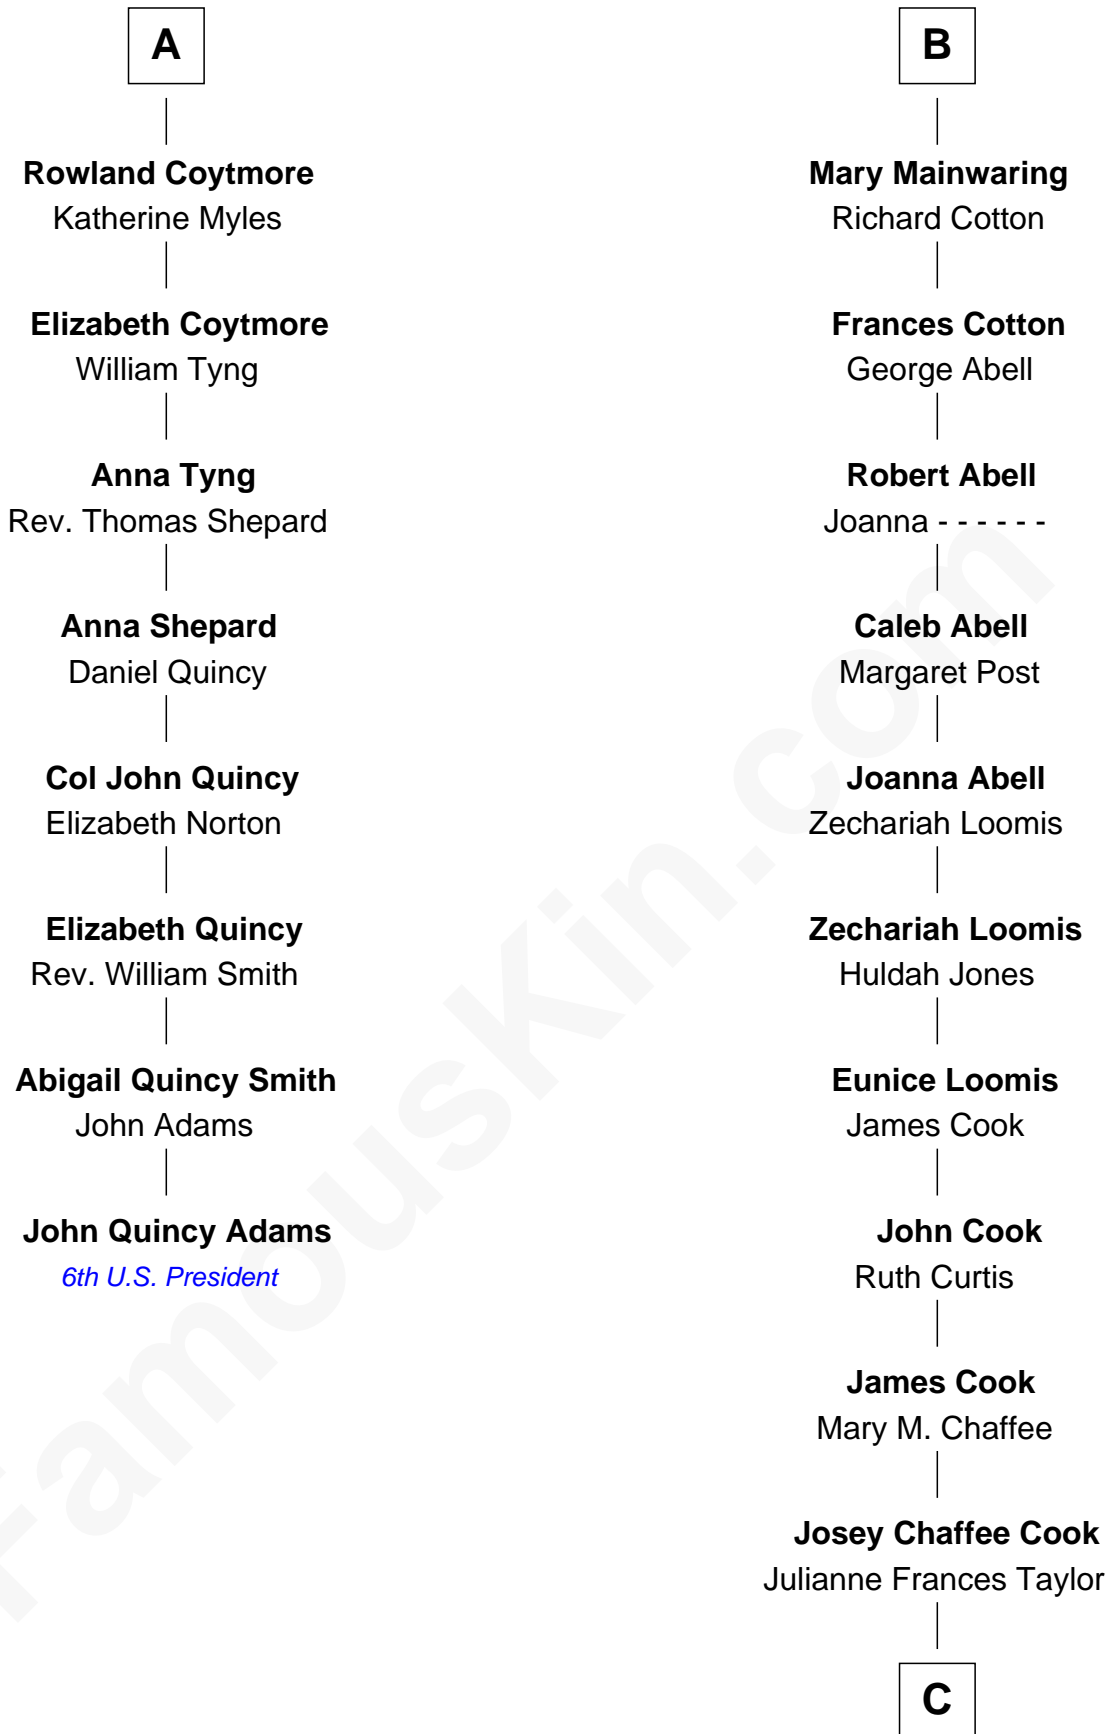

FamousKin.com
Relationship Chart of
John Quincy Adams
6th U.S. President

14th cousin 6 times removed of
Amber Stevens West
TV and Movie Actress

Sir Richard Fitzalan
 Elizabeth de Bohun

C

Frances Jemima Cook