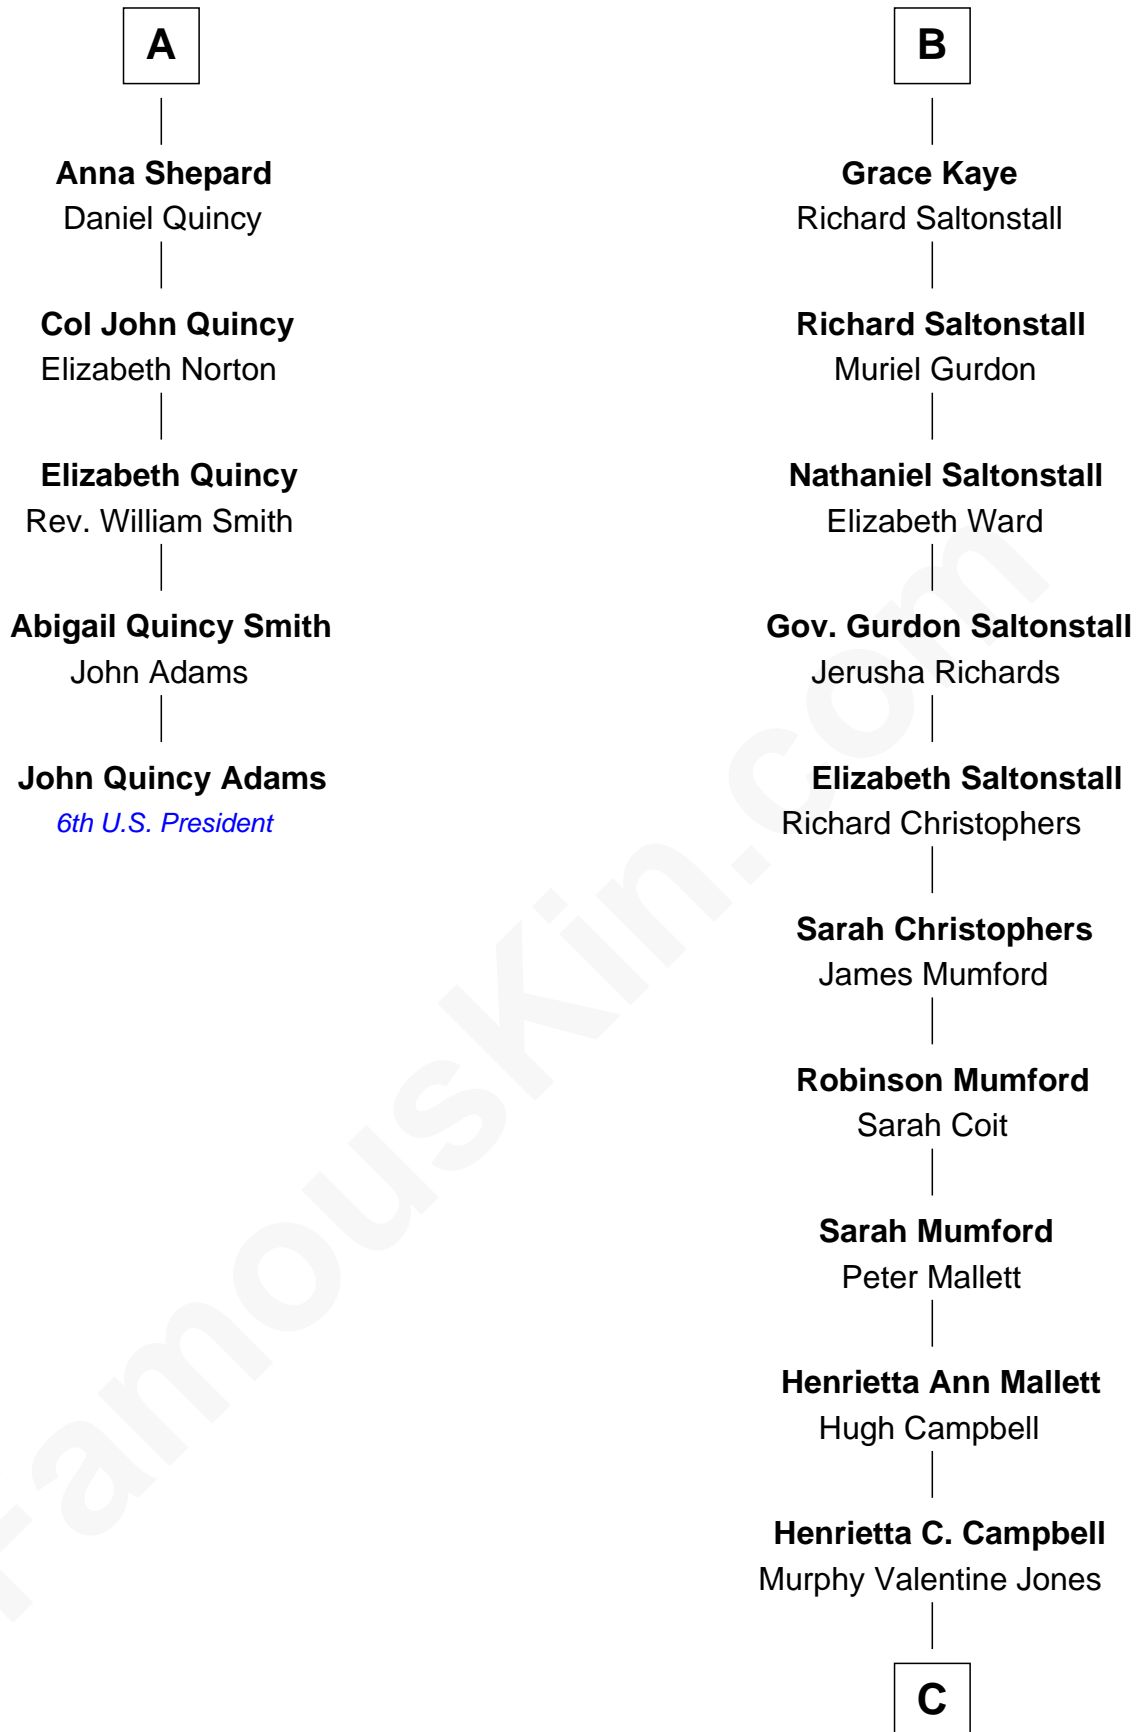

**FamousKin.com**  
**Relationship Chart of**  
**John Quincy Adams**  
*6th U.S. President*

11th cousin 8 times removed of

**Angela Y. Davis**  
*Civil Rights Activist and former Black Panther*

C

**Murphy Renchor Jones**

Mollie Spencer

**Benjamin Frank Davis**

Sallye Margarite Bell

**Angela Y. Davis**

*Civil Rights Activist and former Black Panther*