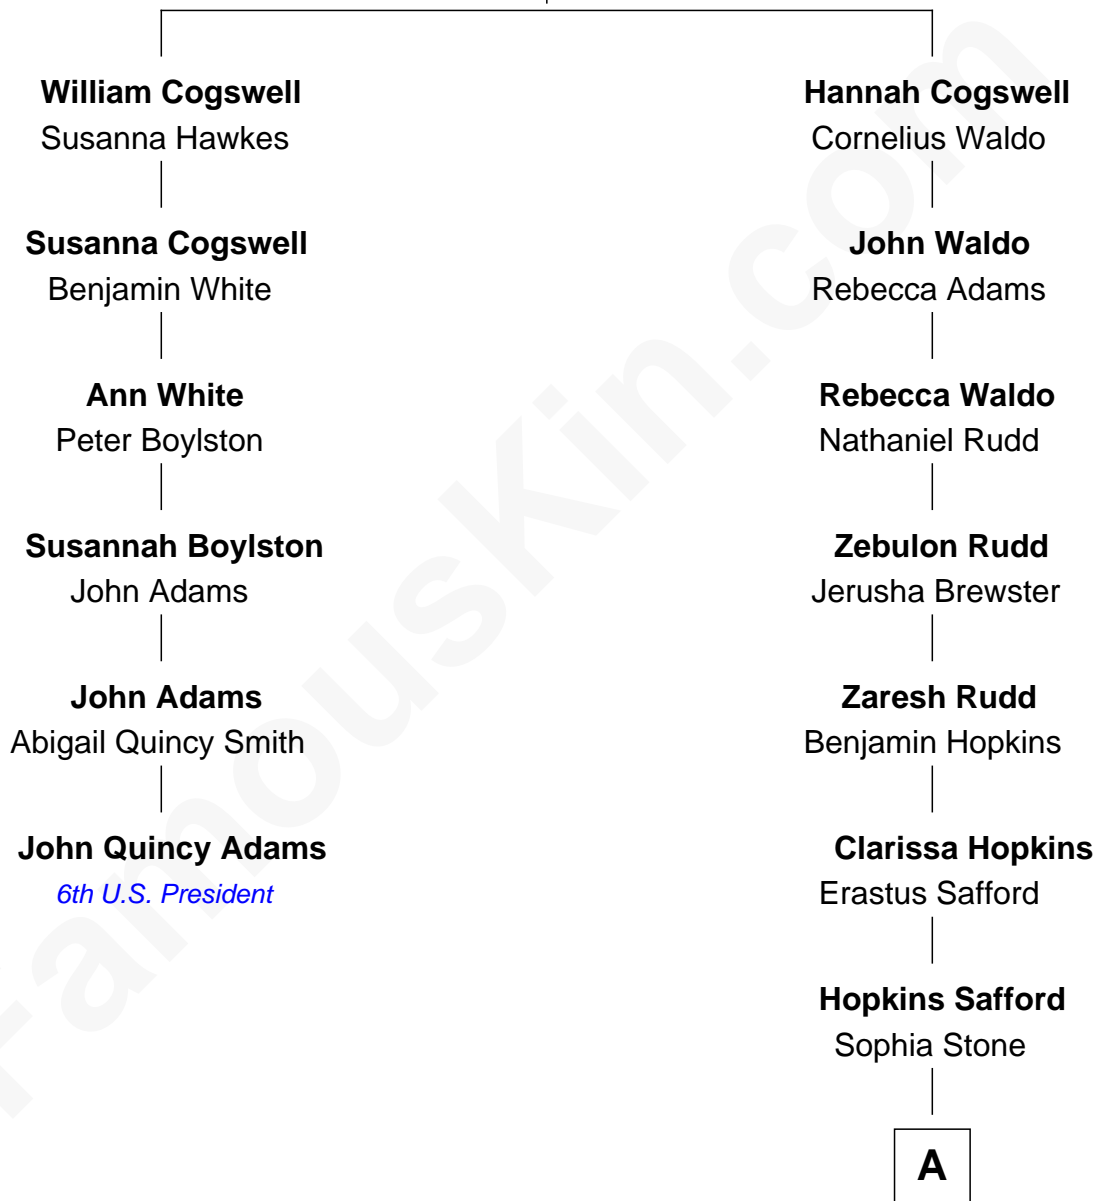

FamousKin.com
Relationship Chart of
John Quincy Adams
6th U.S. President

5th cousin 8 times removed of

Ava Michelle
Model and Actress

John Cogswell
 Elizabeth Thomson

A

Mahala Julia Safford

Heman Hunt

John Jed Hunt

Anna F. Holyoke

Flavilla May Hunt

Charles Thompson Gray

Ruth Marion Gray

George William Cota

Gregory Paul Cota

Debra Lynn Zaratzian

Rick Gregory Cota