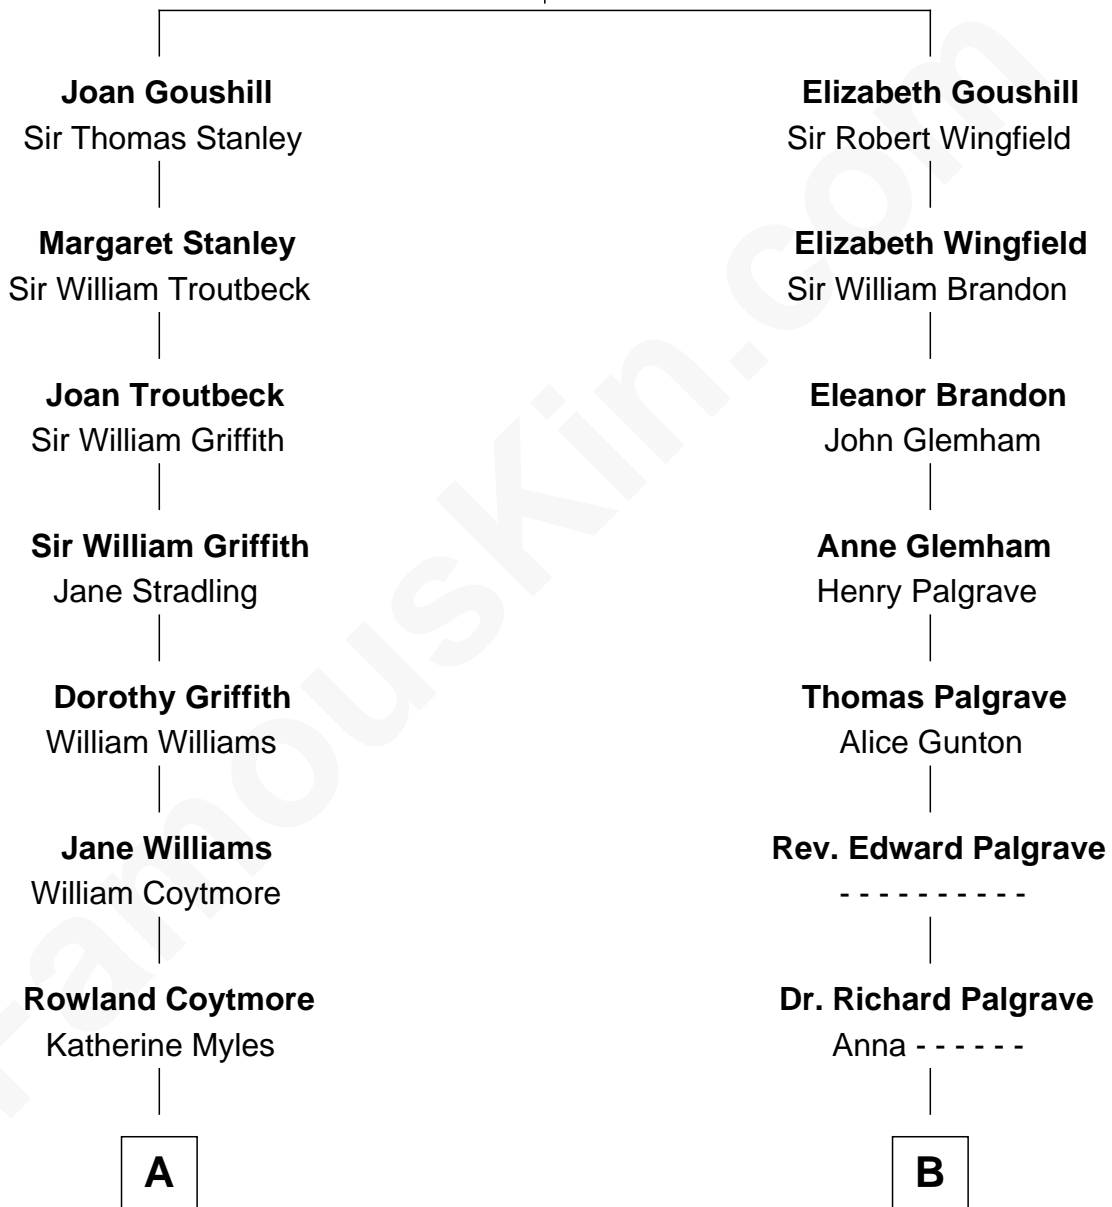

FamousKin.com
Relationship Chart of
John Quincy Adams
6th U.S. President

13th cousin 7 times removed of

Ava Michelle
Model and Actress

Sir Robert Goushill
 Elizabeth Fitzalan

C

Ruth Marion Gray
George William Cota

Gregory Paul Cota
Debra Lynn Zaratzian

Rick Gregory Cota
Jeanette Loretta Malinowski

Ava Michelle
Model and Actress

FamousKin.com