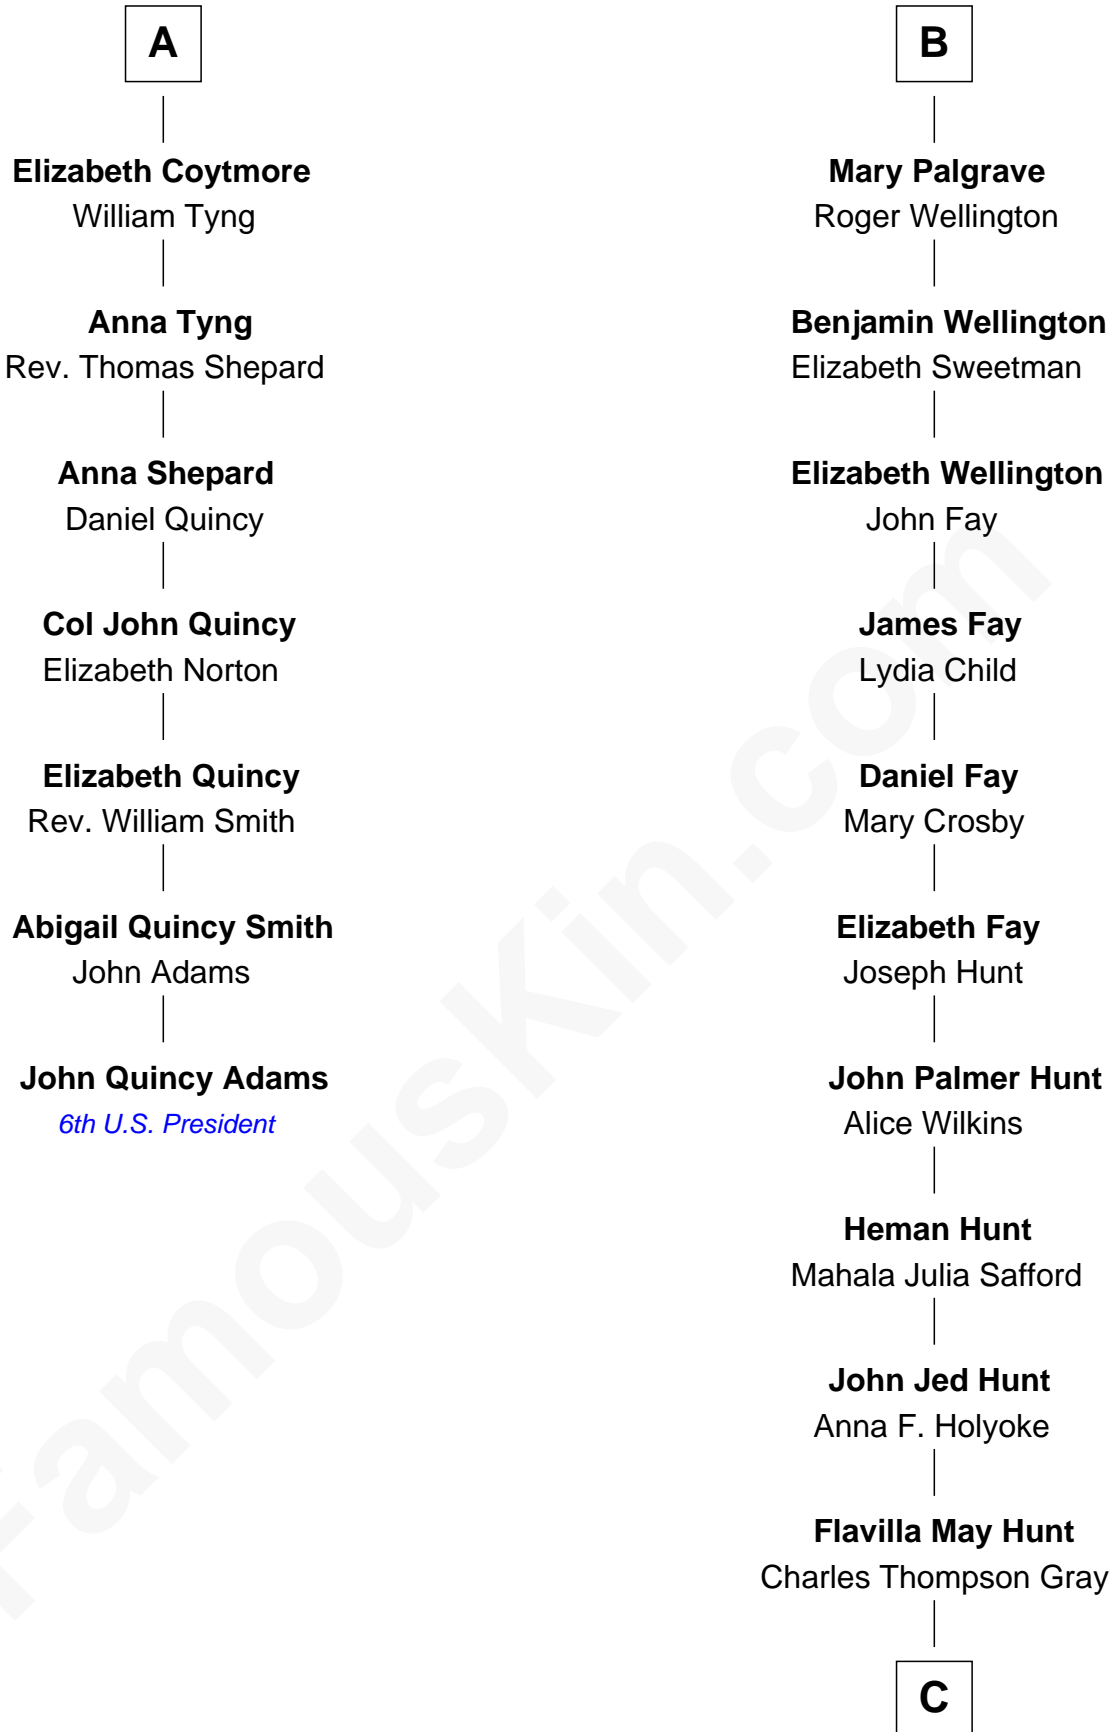

FamousKin.com
Relationship Chart of
John Quincy Adams
6th U.S. President

13th cousin 7 times removed of

Ava Michelle
Model and Actress

Sir Robert Goushill
 Elizabeth Fitzalan

C

Ruth Marion Gray
George William Cota

Gregory Paul Cota
Debra Lynn Zaratzian

Rick Gregory Cota
Jeanette Loretta Malinowski

Ava Michelle
Model and Actress

FamousKin.com