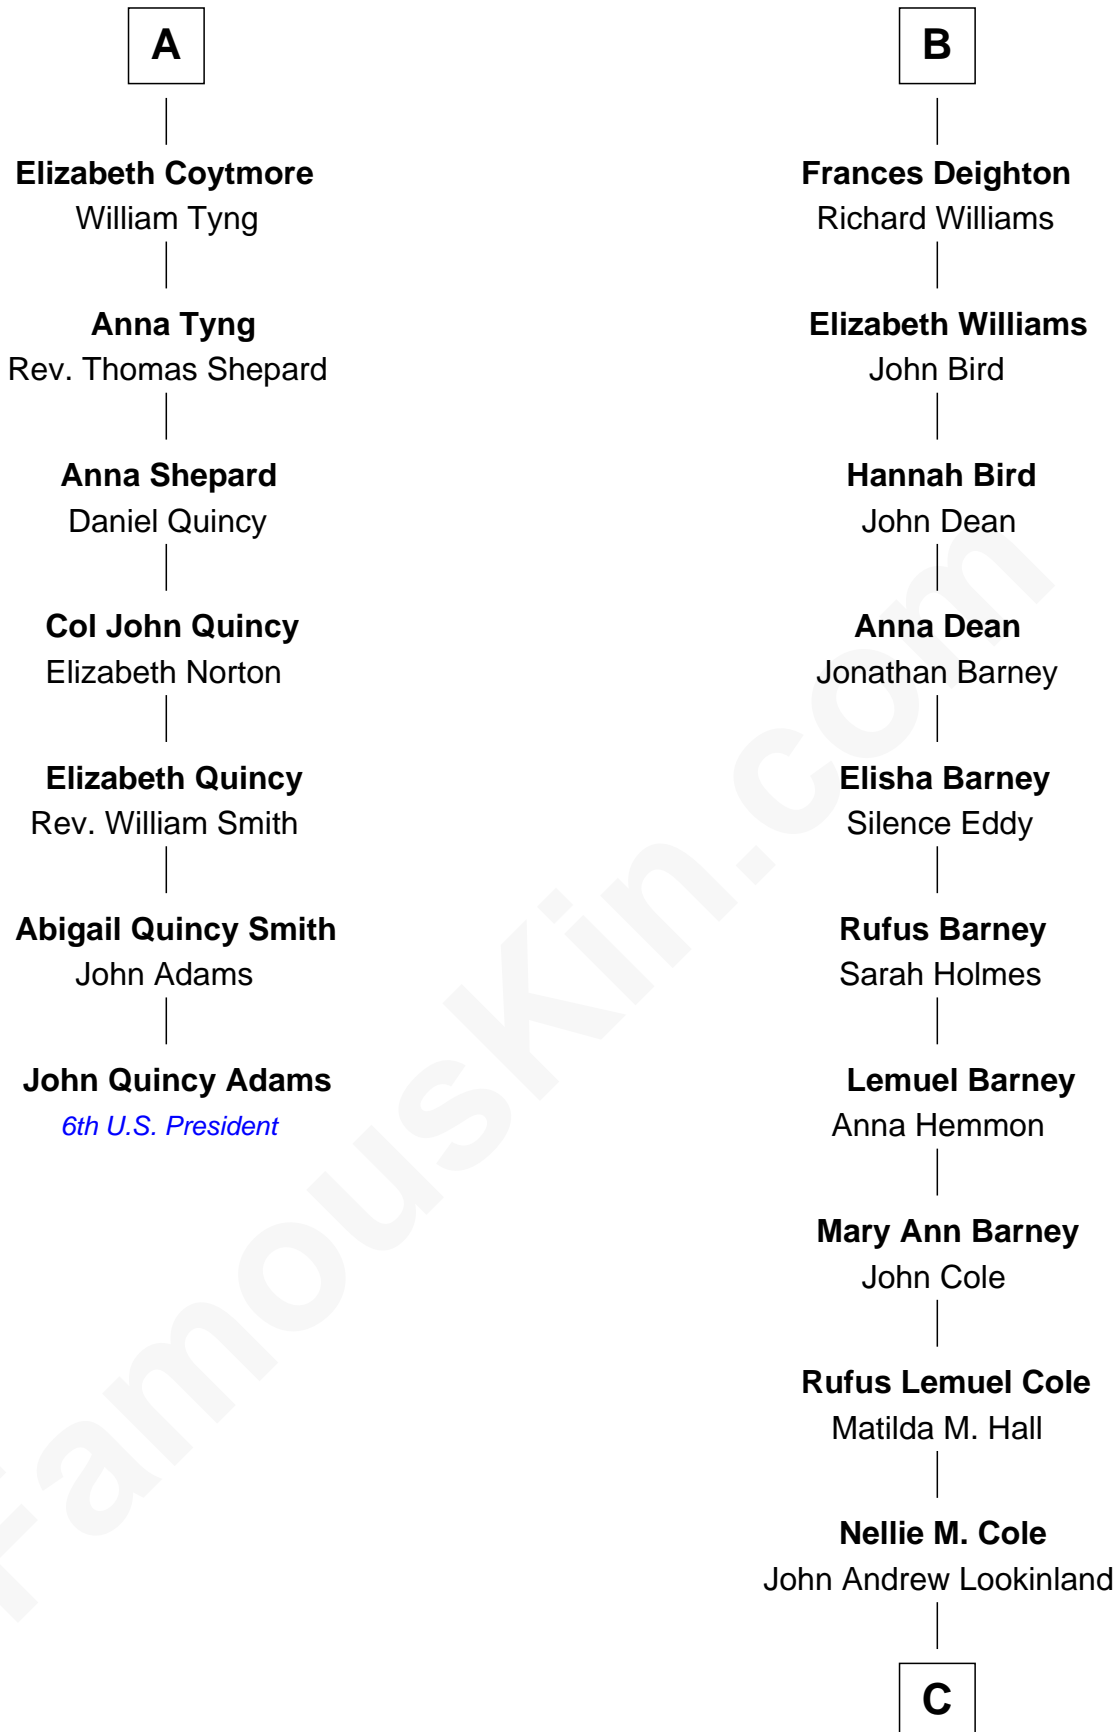

**FamousKin.com**  
**Relationship Chart of**  
**John Quincy Adams**  
*6th U.S. President*

**13th cousin 6 times removed of**  
**Michael Lookinland**  
*TV Actor*

**C**

**Orrin Paul Lookinland**

Madeline Tait

**Paul Russell Lookinland**

Karen Ruth McKinney

**Michael Lookinland**

*TV Actor*

FamousKin.com