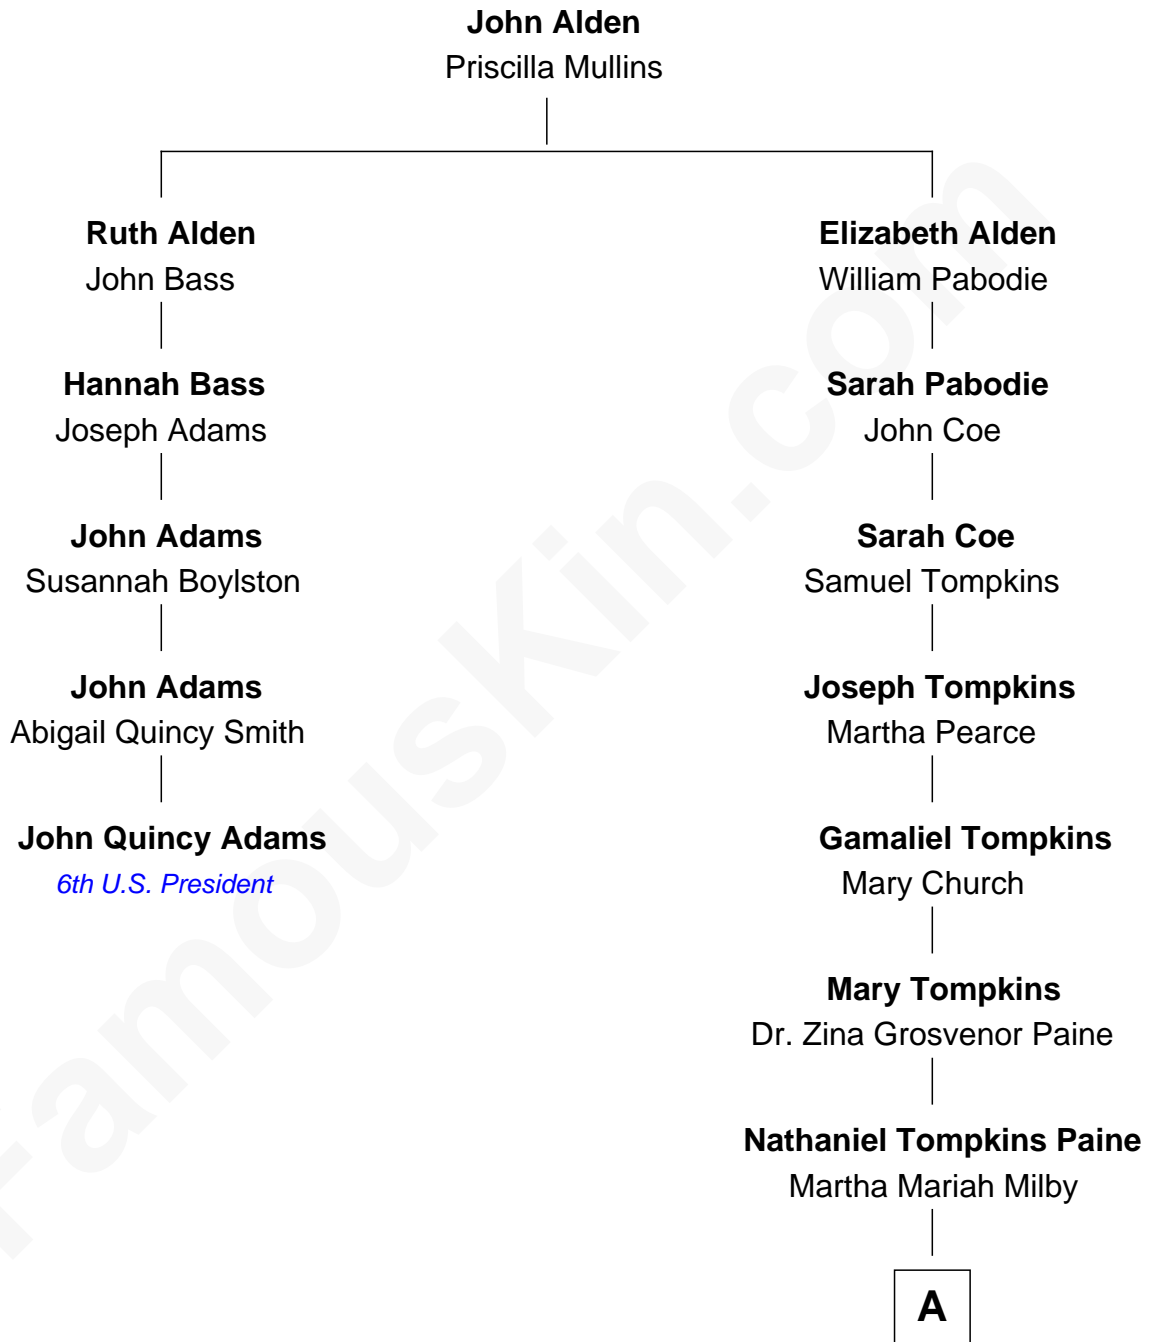

FamousKin.com
Relationship Chart of
John Quincy Adams
6th U.S. President

4th cousin 4 times removed of
Charles M. Dale
66th Governor of New Hampshire

A

Maud Paine
Fred Vernon Dale

Charles M. Dale
66th Governor of New Hampshire

FamousKin.com