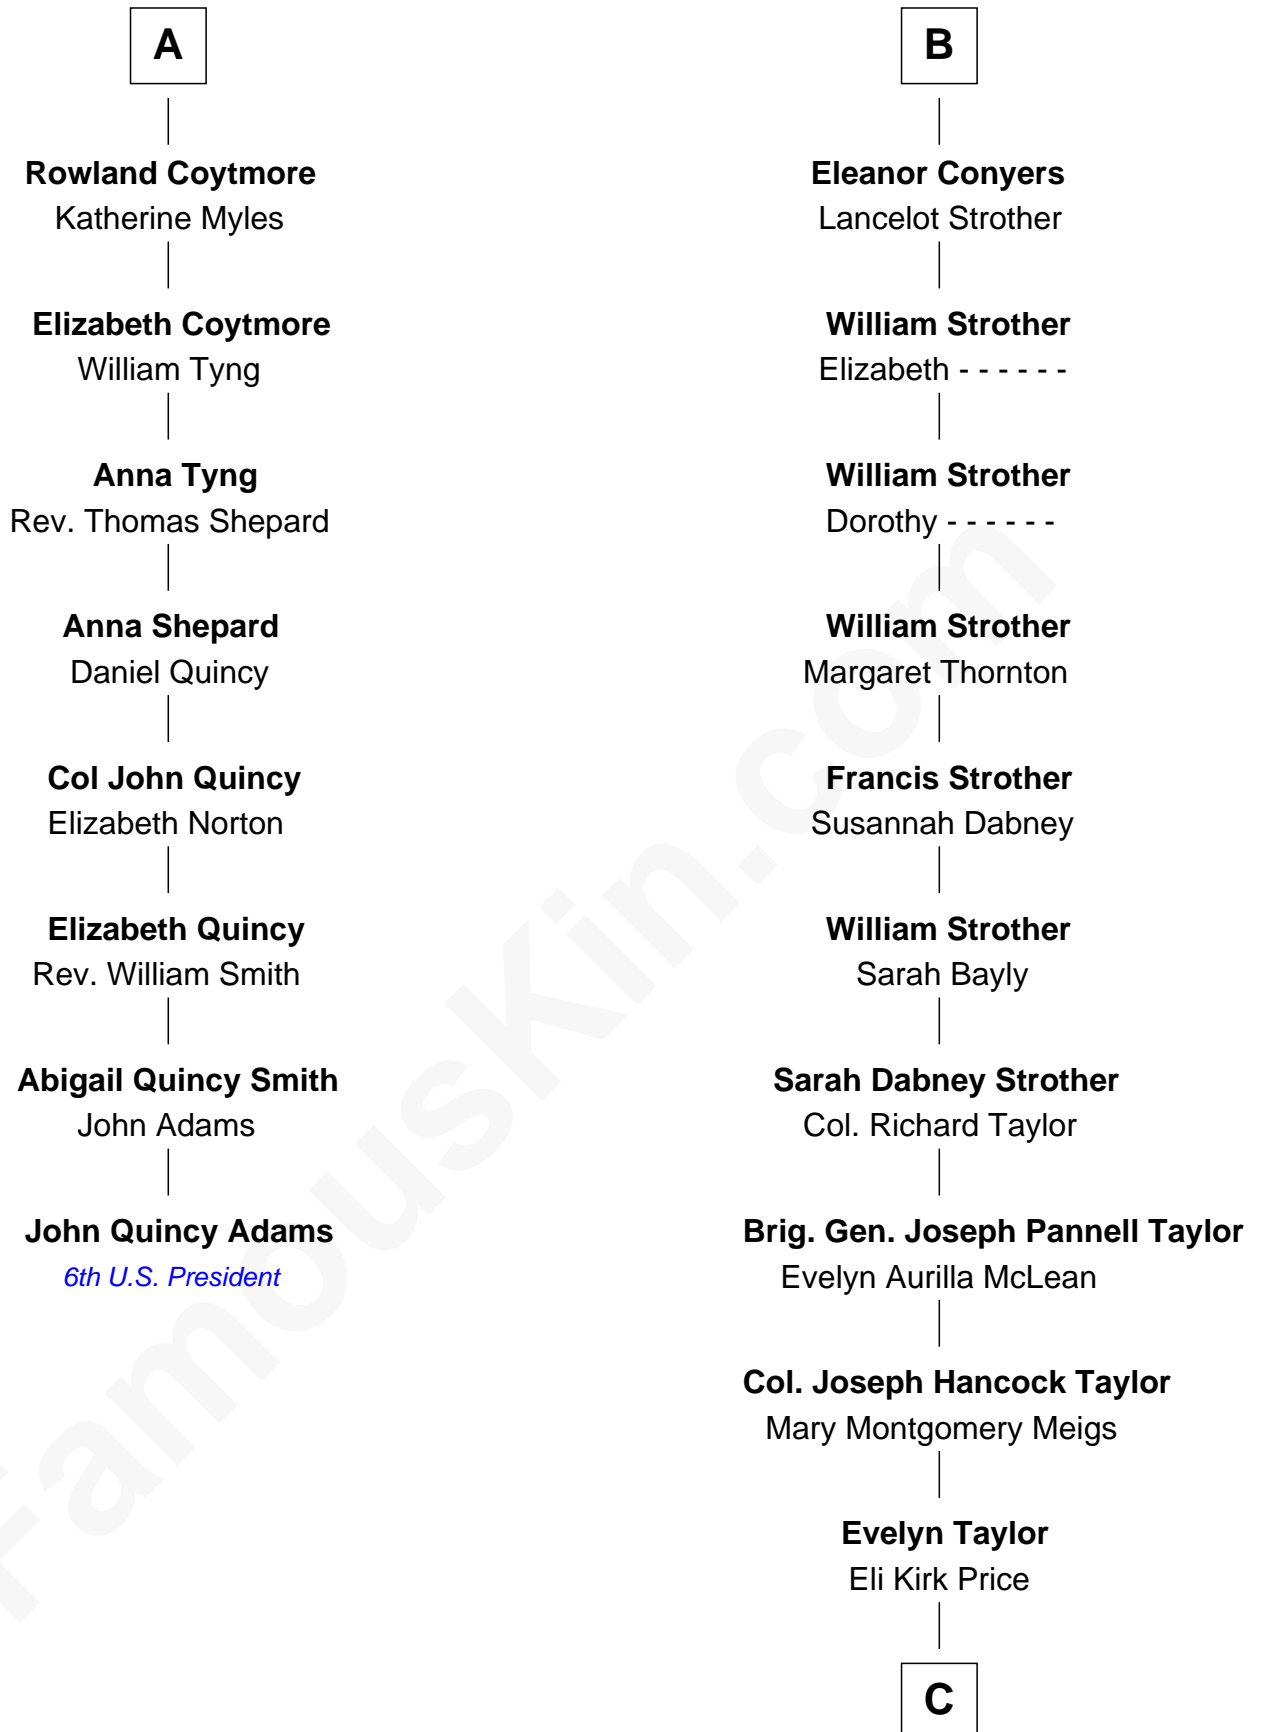

FamousKin.com

Relationship Chart of

John Quincy Adams

6th U.S. President

14th cousin 5 times removed of

Parker Stevenson
TV and Movie Actor

C

Philip Price

Sarah Meade Harrison

Sarah Meade Price

Richard Stevenson Parker

Parker Stevenson

TV and Movie Actor

FamousKin.com