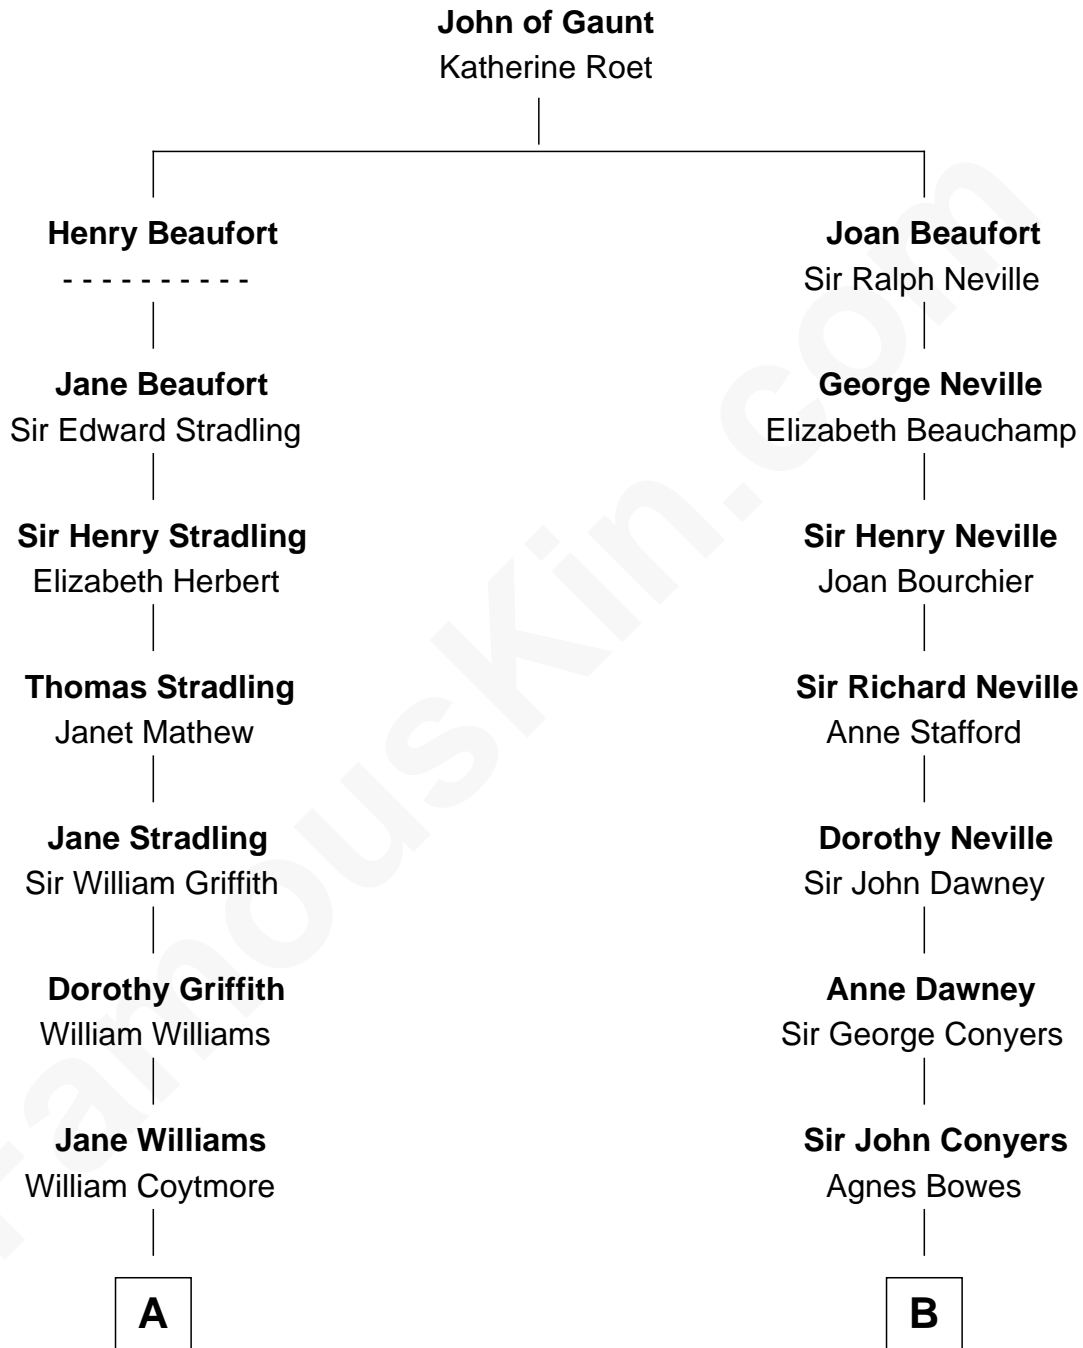

FamousKin.com

Relationship Chart of

John Quincy Adams

6th U.S. President

14th cousin 5 times removed of

Parker Stevenson
TV and Movie Actor

C

Philip Price

Sarah Meade Harrison

Sarah Meade Price

Richard Stevenson Parker

Parker Stevenson

TV and Movie Actor

FamousKin.com