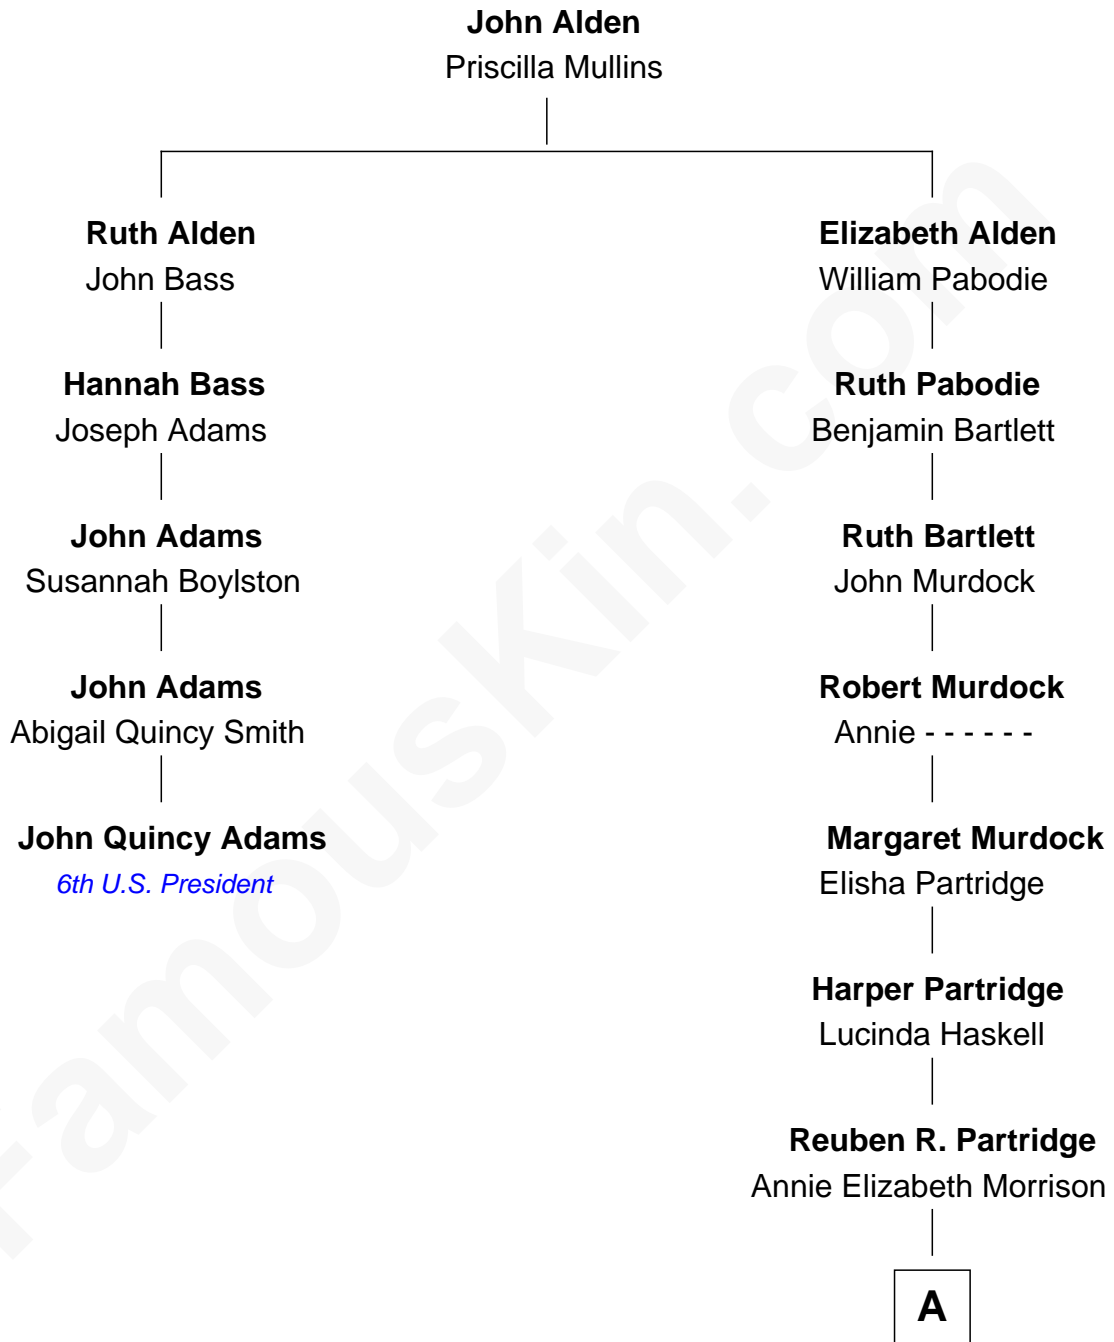

FamousKin.com

Relationship Chart of

John Quincy Adams

6th U.S. President

4th cousin 6 times removed of

Diane Brewster

TV and Movie Actress

A

Jennie M. Partridge

William B. Sloane

Grace Anna Sloane

Reginald Raymond Brewster

Phillip Sloane Brewster

Geraldine Craddock

Diane Brewster

TV and Movie Actress