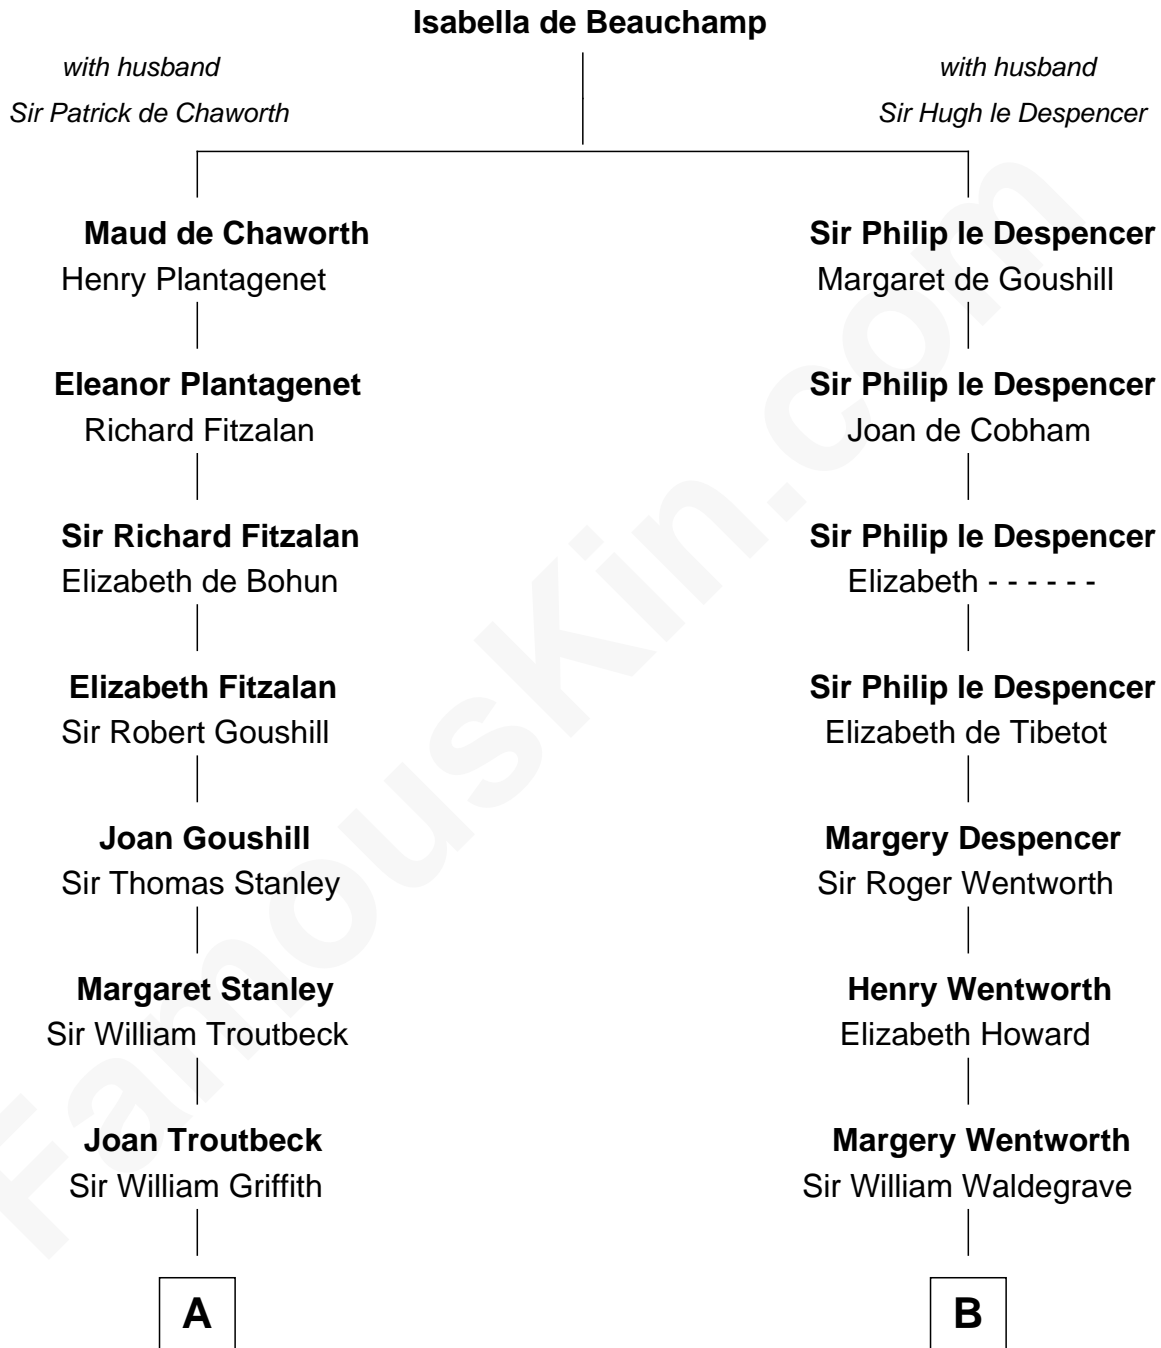

FamousKin.com
Relationship Chart of
John Quincy Adams
6th U.S. President

17th cousin 4 times removed of

Bob Moore
Co-Founder, Bob's Red Mill

C

Morris Fox

Sarah A. Smith

Violette Fox

Daniel Francis Learnard

Clinton Morris Learnard

Gertrude Maud Yost

Doris Dell Learnard

Kenneth Earl Moore

Bob Moore

Co-Founder, Bob's Red Mill