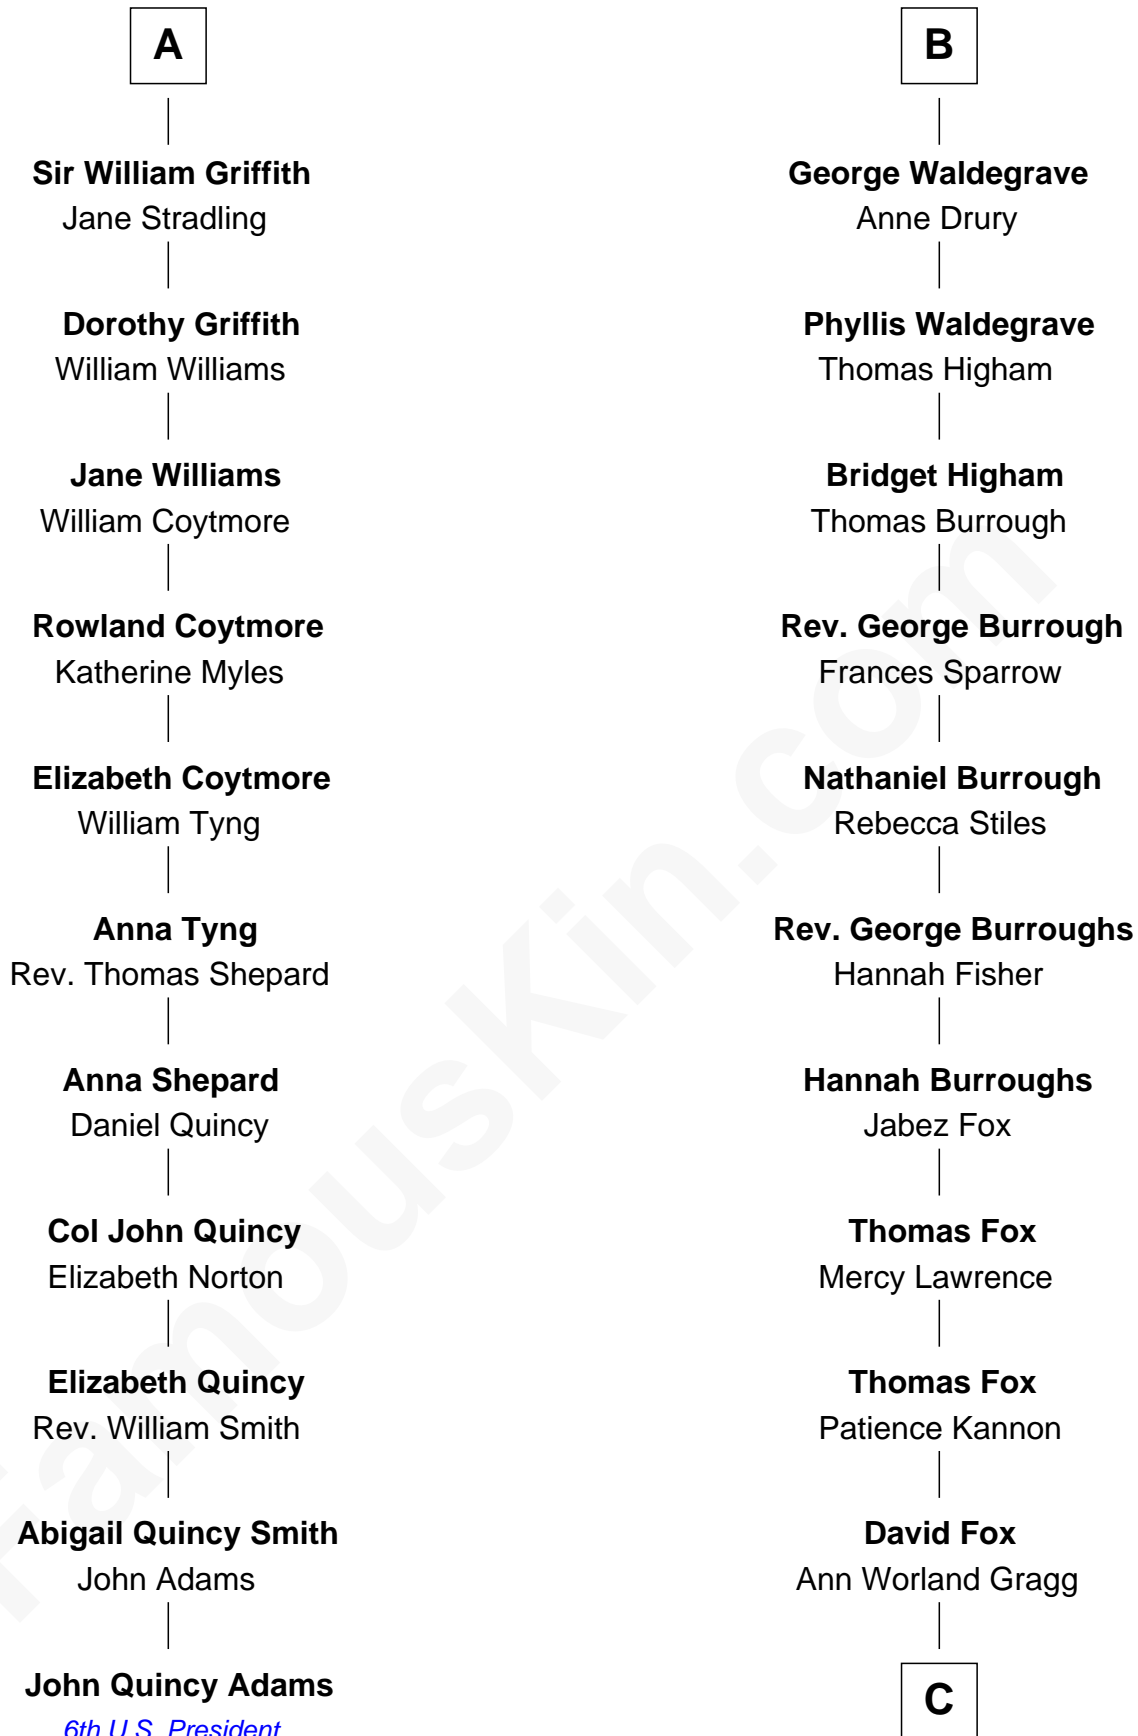

FamousKin.com
Relationship Chart of
John Quincy Adams
6th U.S. President

17th cousin 4 times removed of

Bob Moore
Co-Founder, Bob's Red Mill

C

Morris Fox

Sarah A. Smith

Violette Fox

Daniel Francis Learnard

Clinton Morris Learnard

Gertrude Maud Yost

Doris Dell Learnard

Kenneth Earl Moore

Bob Moore

Co-Founder, Bob's Red Mill