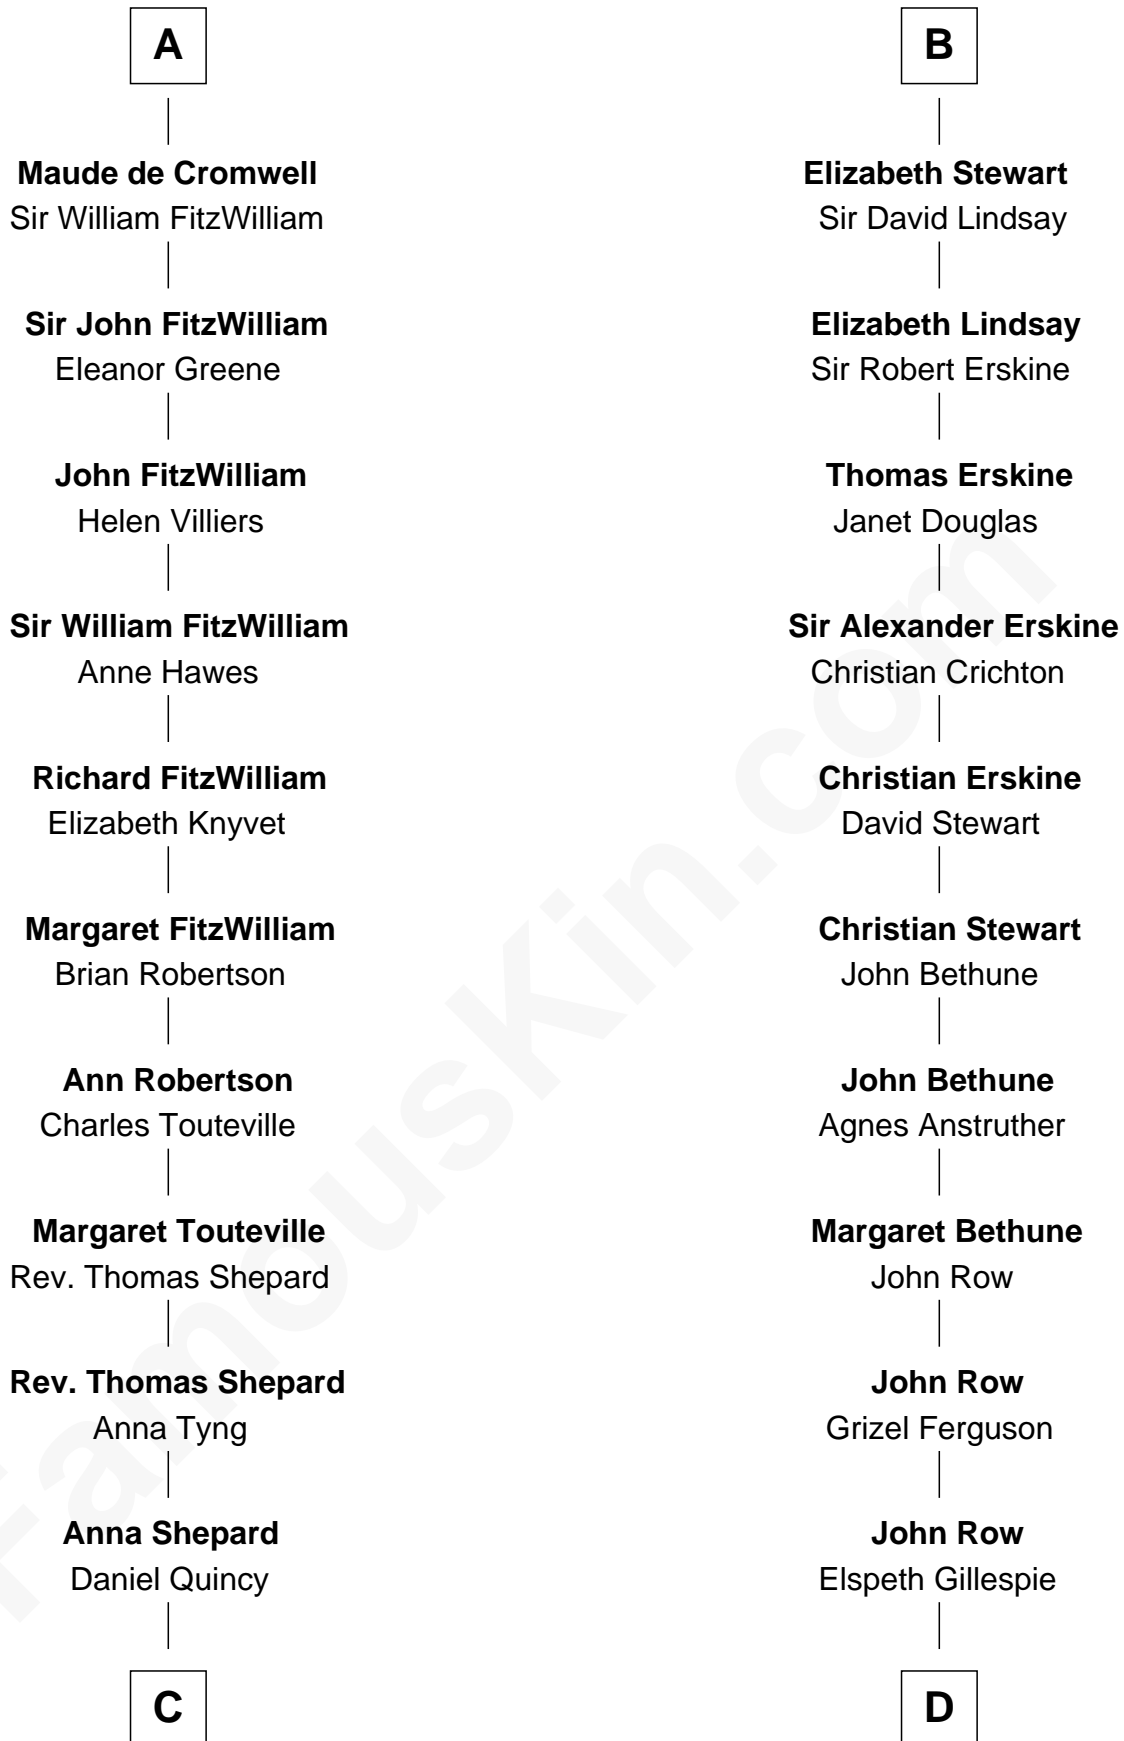

FamousKin.com Relationship Chart of

John Quincy Adams

6th U.S. President

20th cousin of

General Hugh Mercer

American Revolution

Hugh de Kevelioc
Bertrade de Montfort

C

Col John Quincy
Elizabeth Norton

Elizabeth Quincy
Rev. William Smith

Abigail Quincy Smith
John Adams

John Quincy Adams
6th U.S. President

D

Lilias Row
John Mercer

Thomas Mercer
Isabel Smith

William Mercer
Anne Munro