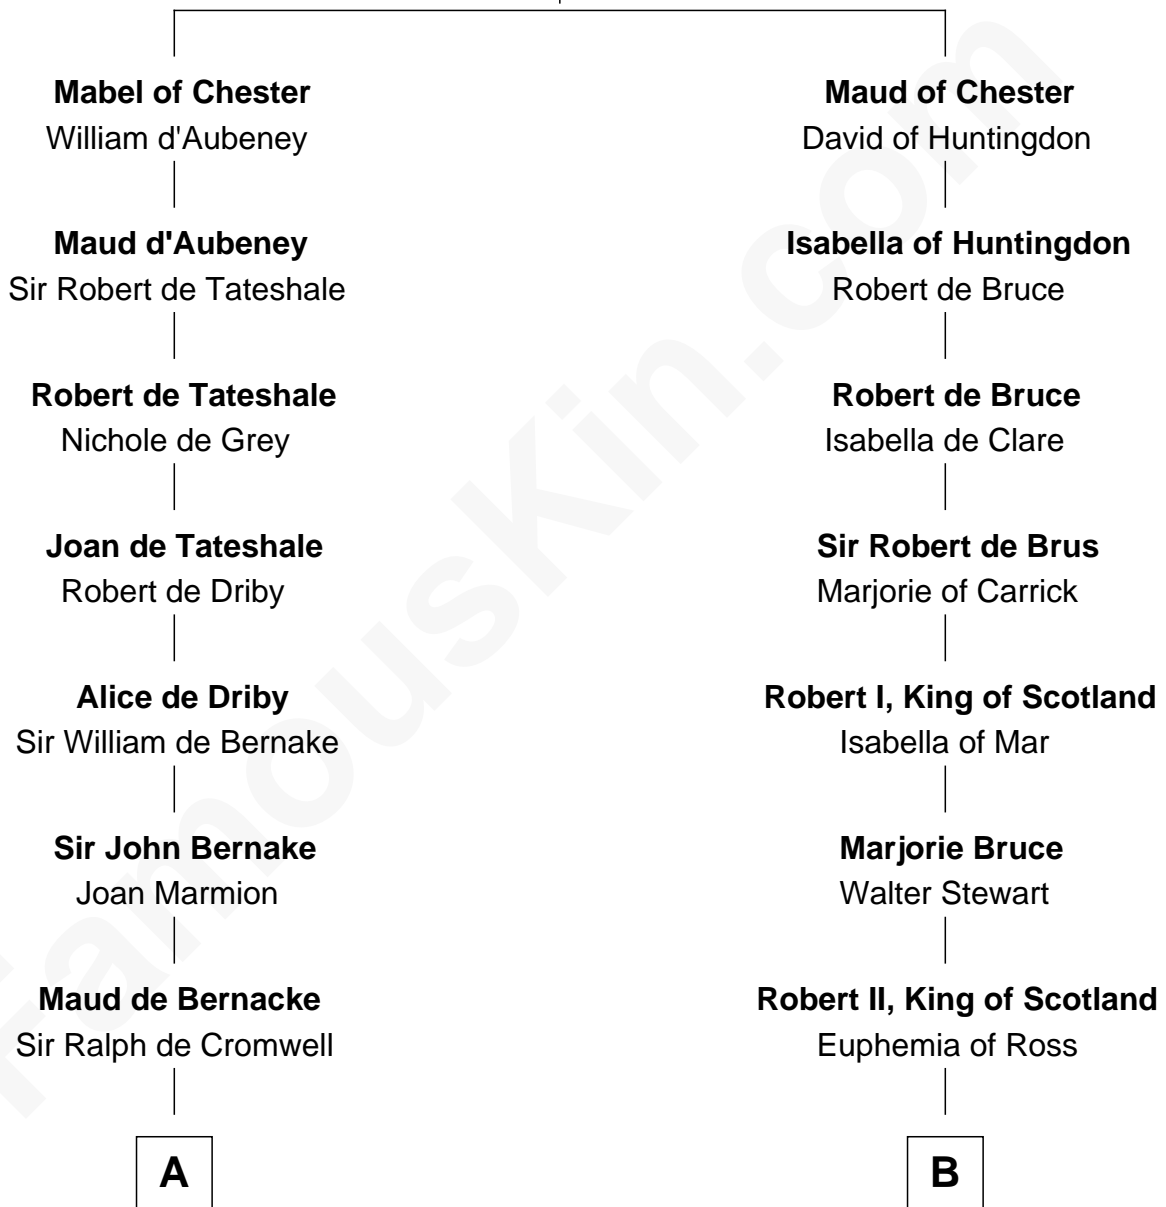

FamousKin.com Relationship Chart of

John Quincy Adams

6th U.S. President

20th cousin of

General Hugh Mercer

American Revolution

Hugh de Kevelioc
Bertrade de Montfort

C

Col John Quincy
Elizabeth Norton

Elizabeth Quincy
Rev. William Smith

Abigail Quincy Smith
John Adams

John Quincy Adams
6th U.S. President

D

Lilias Row
John Mercer

Thomas Mercer
Isabel Smith

William Mercer
Anne Munro