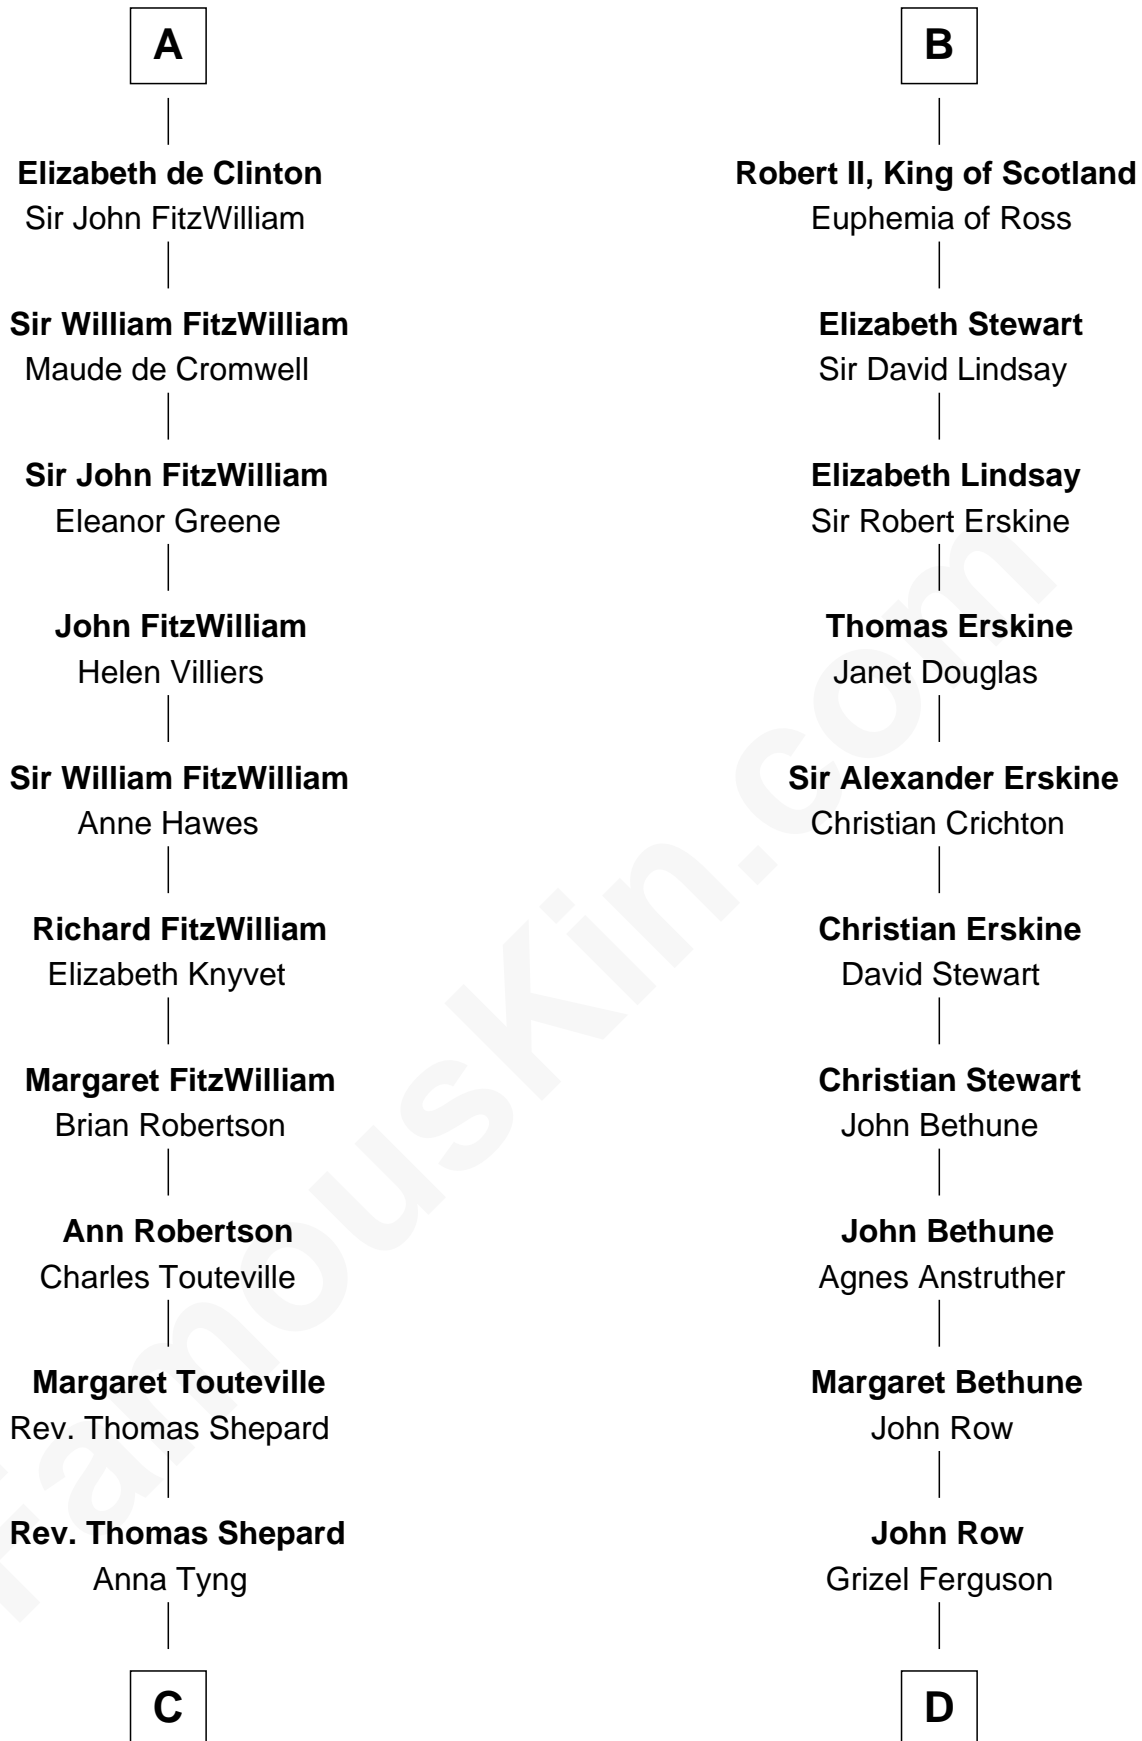

# FamousKin.com Relationship Chart of

**John Quincy Adams**

*6th U.S. President*

21st cousin of

**General Hugh Mercer**

*American Revolution*

**Robert de Beaumont**

Amicia de Gael

**C**

**Anna Shepard**

Daniel Quincy

**Col John Quincy**

Elizabeth Norton

**Elizabeth Quincy**

Rev. William Smith

**Abigail Quincy Smith**

John Adams

**John Quincy Adams**

*6th U.S. President*

**D**

**John Row**

Elspeth Gillespie

**Lilias Row**

John Mercer