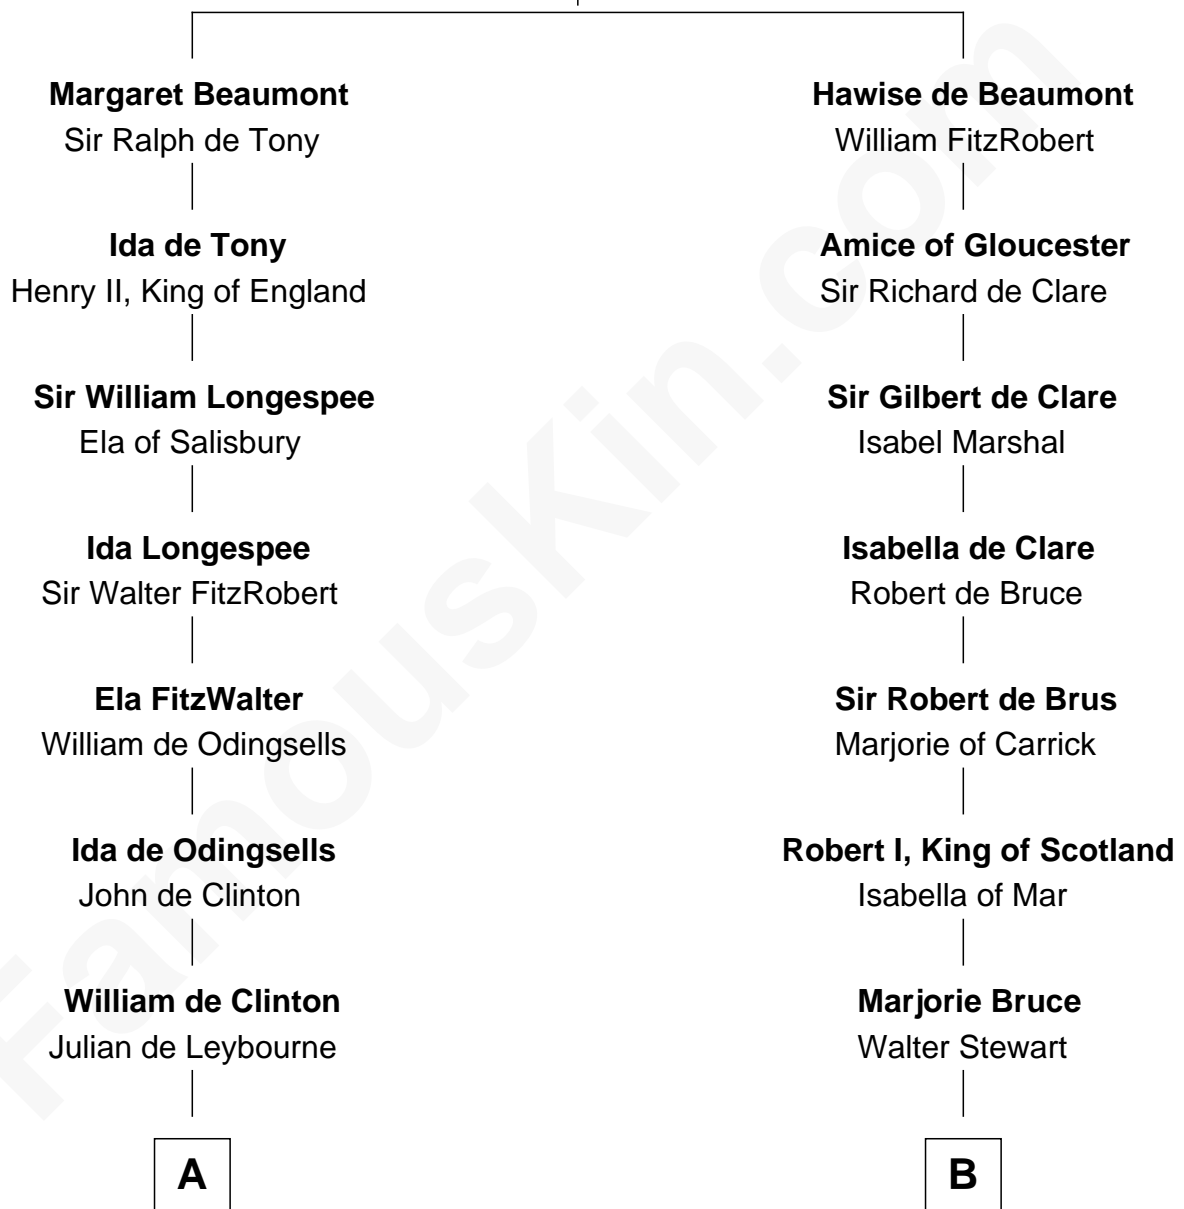

# FamousKin.com Relationship Chart of

**John Quincy Adams**

*6th U.S. President*

21st cousin of

**General Hugh Mercer**

*American Revolution*

**Robert de Beaumont**

Amicia de Gael

**C**

**Anna Shepard**

Daniel Quincy

**Col John Quincy**

Elizabeth Norton

**Elizabeth Quincy**

Rev. William Smith

**Abigail Quincy Smith**

John Adams

**John Quincy Adams**

*6th U.S. President*

**D**

**John Row**

Elspeth Gillespie

**Lilias Row**

John Mercer

**Thomas Mercer**

Isabel Smith

**William Mercer**

Anne Munro

**General Hugh Mercer**

*American Revolution*