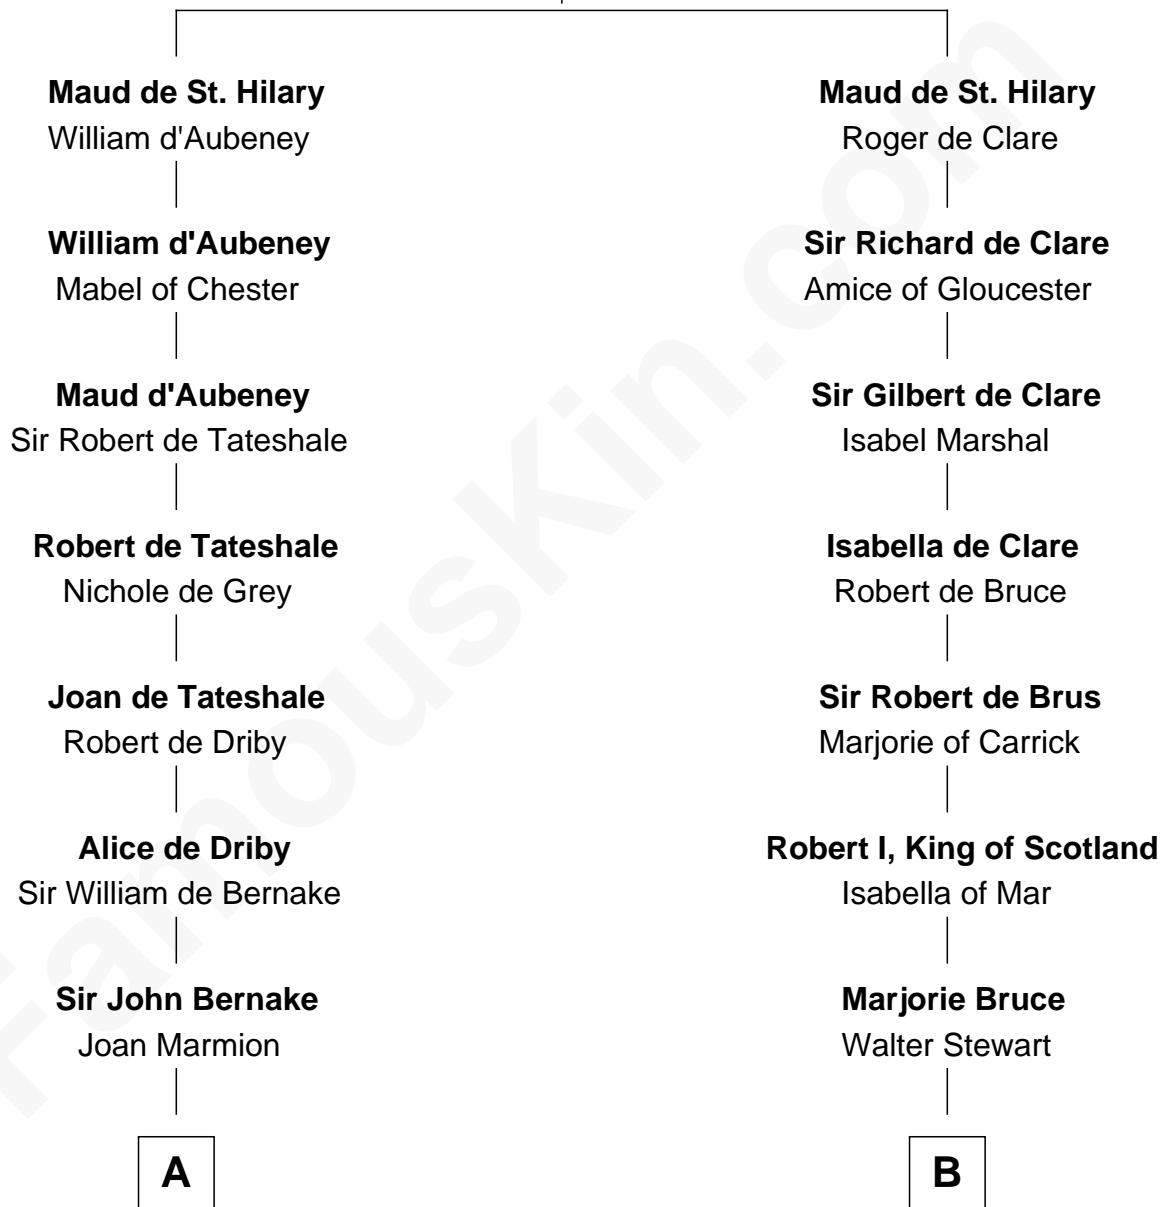

FamousKin.com Relationship Chart of

John Quincy Adams

6th U.S. President

21st cousin of

General Hugh Mercer

American Revolution

James de St. Hilary

Aveline - - - - -

C

Anna Shepard

Daniel Quincy

Col John Quincy

Elizabeth Norton

Elizabeth Quincy

Rev. William Smith

Abigail Quincy Smith

John Adams

John Quincy Adams

6th U.S. President

D

John Row

Elspeth Gillespie

Lilias Row

John Mercer

Thomas Mercer

Isabel Smith

William Mercer

Anne Munro

General Hugh Mercer

American Revolution