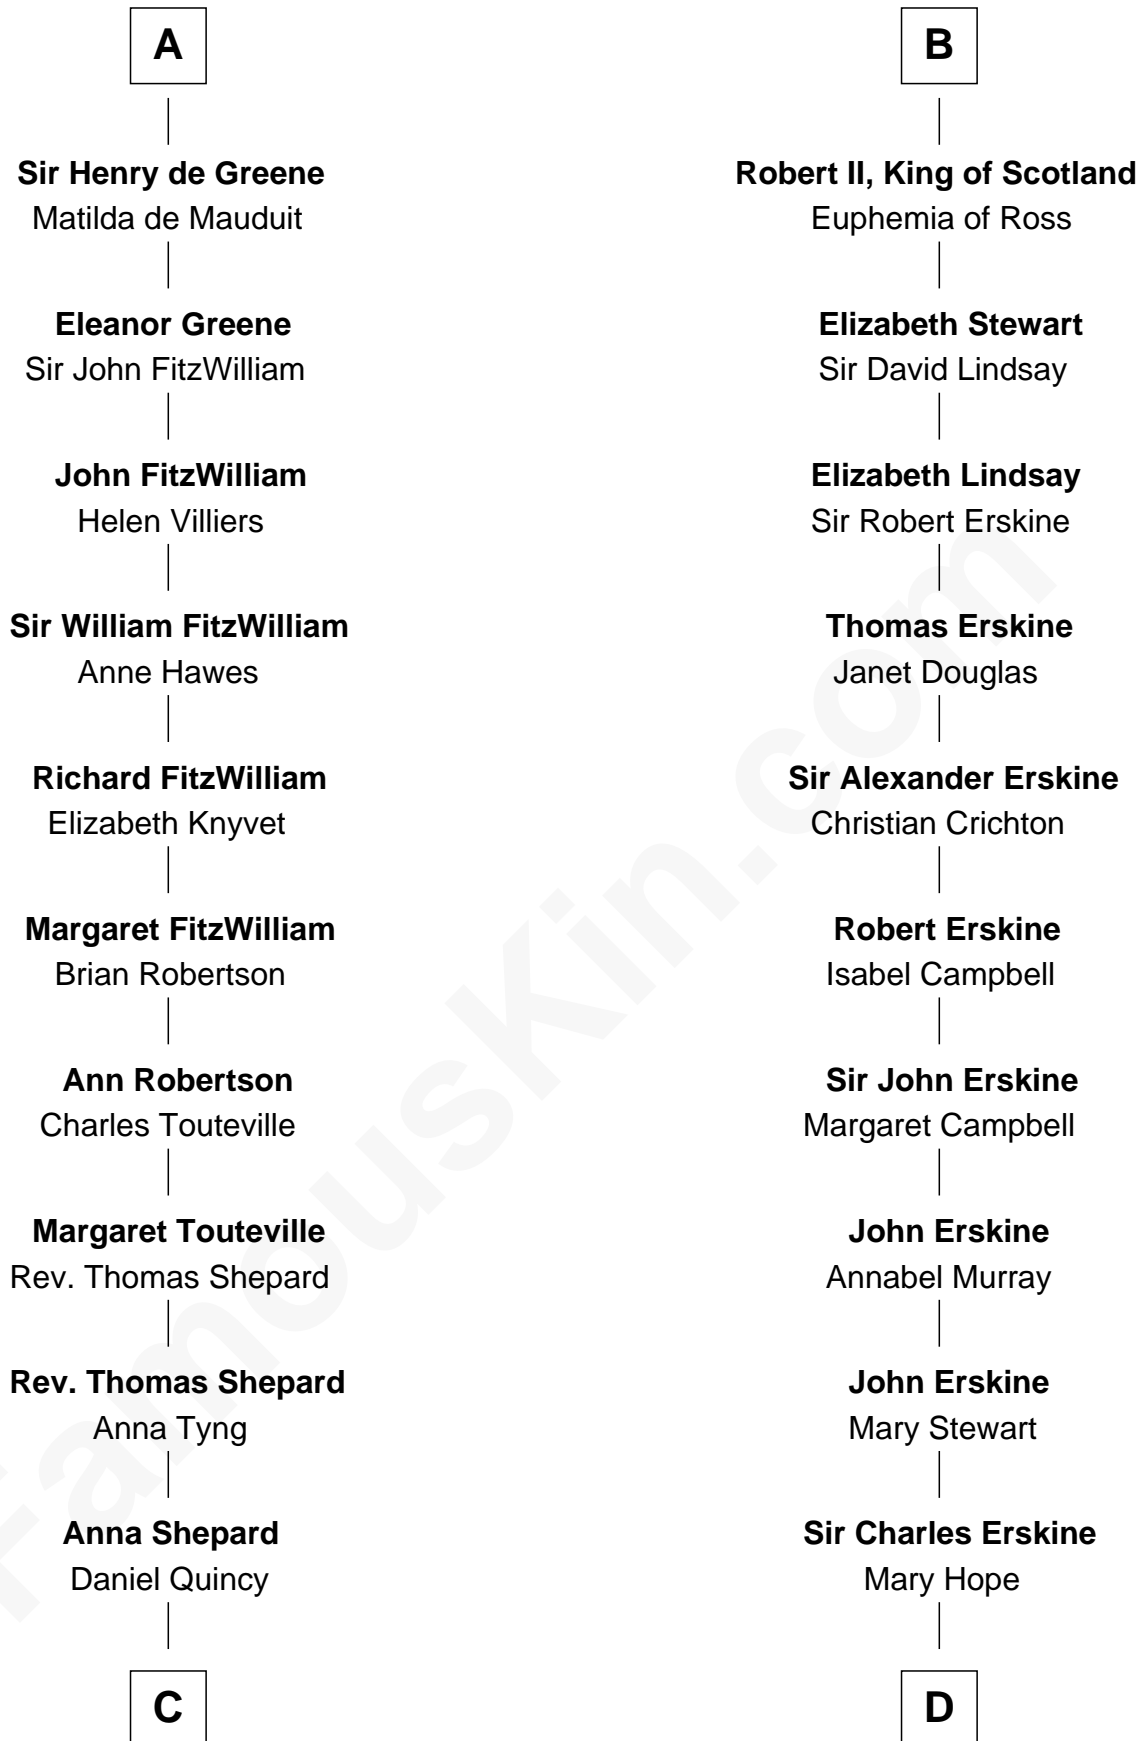

FamousKin.com
Relationship Chart of
John Quincy Adams
6th U.S. President

19th cousin 1 time removed of
Major John Pitcairn
British Commander at Battle of Lexington

Walter of Salisbury

C

Col John Quincy
Elizabeth Norton

Elizabeth Quincy
Rev. William Smith

Abigail Quincy Smith
John Adams

John Quincy Adams
6th U.S. President

D

Mary Erskine
William Hamilton

Katherine Hamilton
Rev. David Pitcairn

Major John Pitcairn
British Commander at Lexington