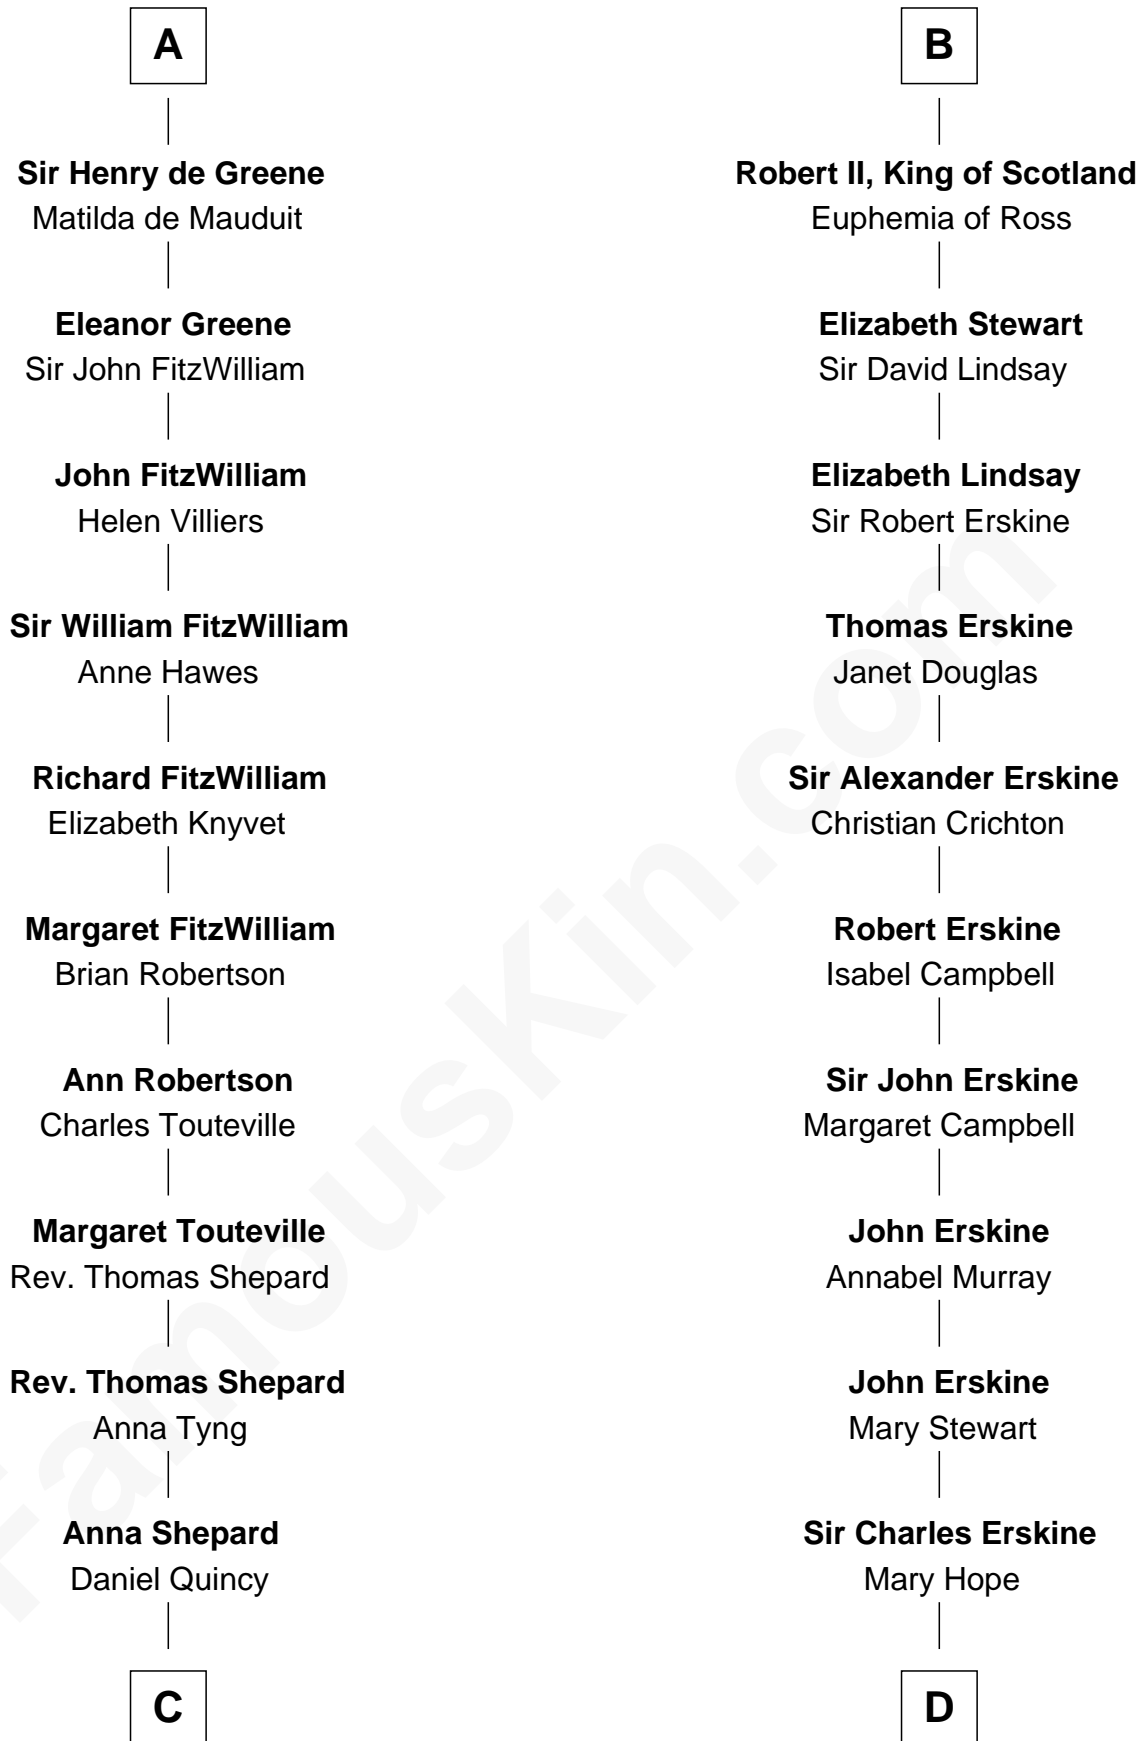

**FamousKin.com**  
**Relationship Chart of**  
**John Quincy Adams**  
*6th U.S. President*

19th cousin 1 time removed of  
**Major John Pitcairn**  
*British Commander at Battle of Lexington*

**C**

**Col John Quincy**  
Elizabeth Norton

**Elizabeth Quincy**  
Rev. William Smith

**Abigail Quincy Smith**  
John Adams

**John Quincy Adams**  
*6th U.S. President*

**D**

**Mary Erskine**  
William Hamilton

**Katherine Hamilton**  
Rev. David Pitcairn

**Major John Pitcairn**  
*British Commander at Lexington*

FamousKin.com