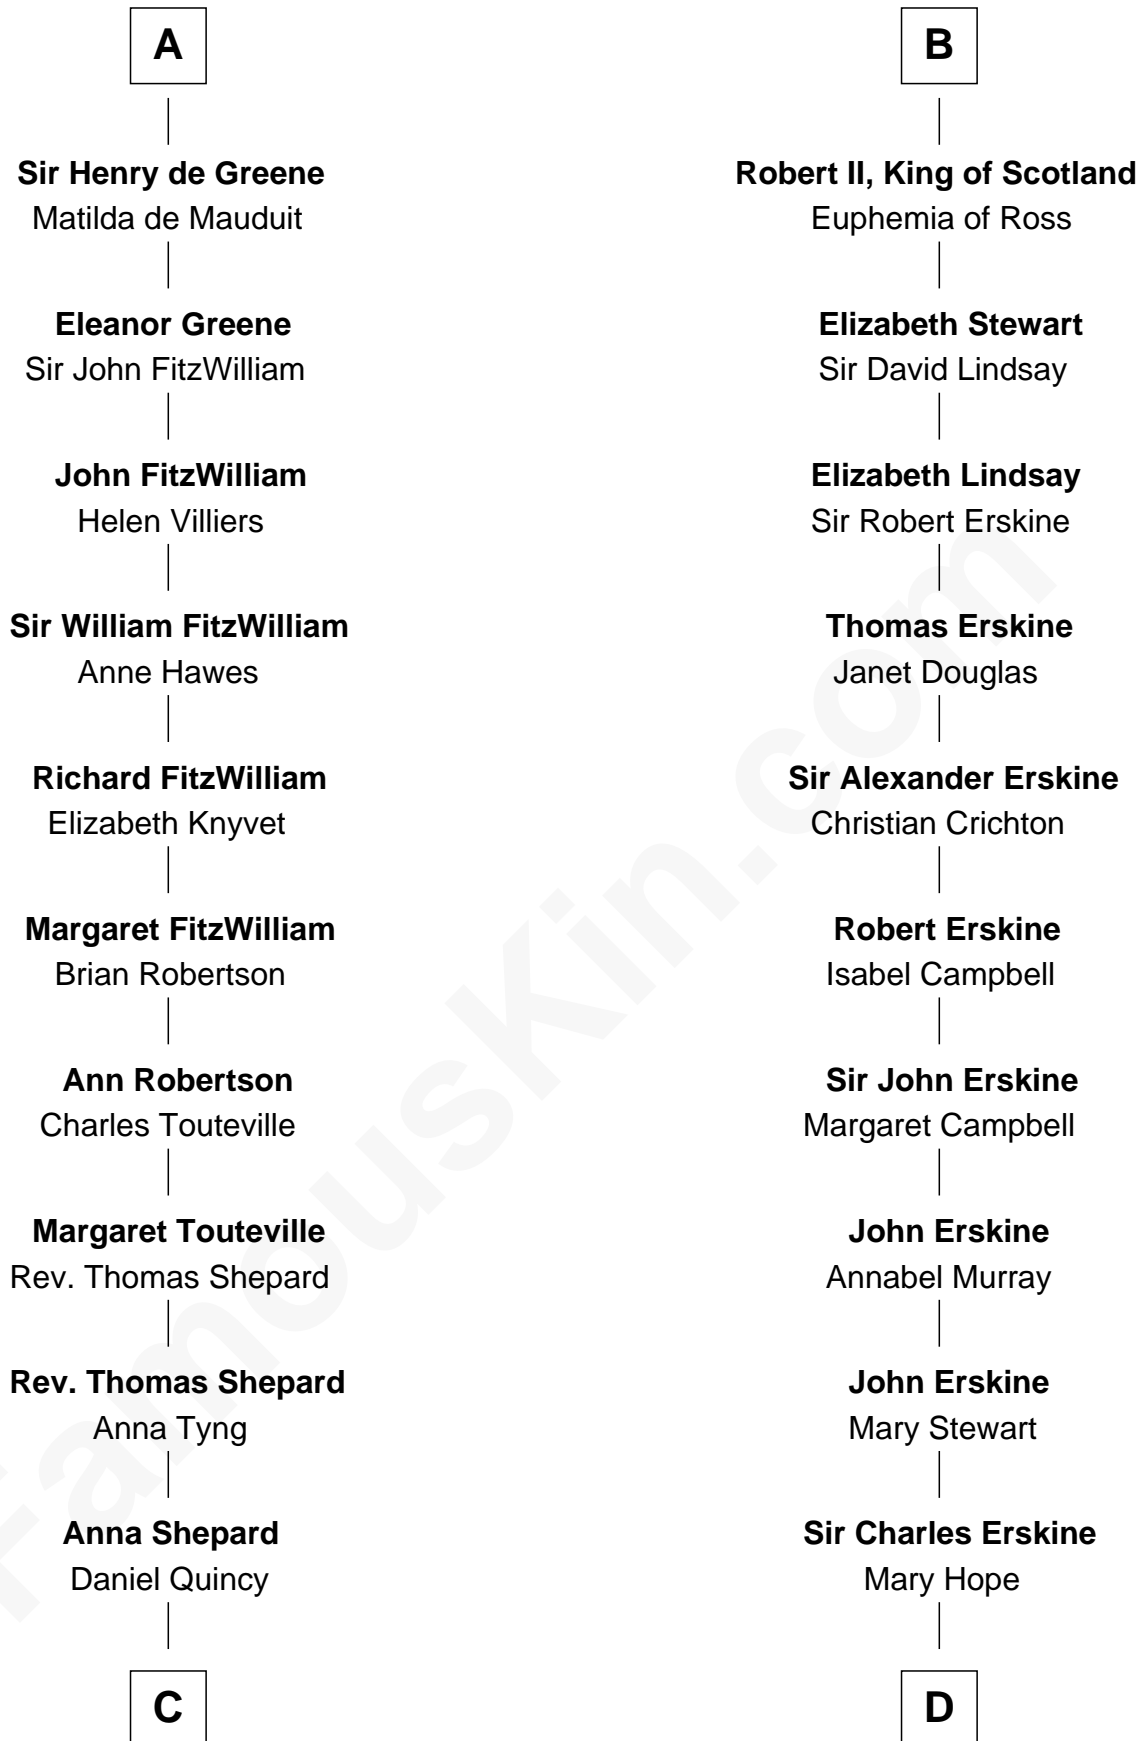

# FamousKin.com Relationship Chart of

**John Quincy Adams**

*6th U.S. President*

19th cousin 1 time removed of

**Major John Pitcairn**

*British Commander at Battle of Lexington*

**Gilbert Fitzgilbert de Clare**

Isabel de Beaumont

**C**

**Col John Quincy**  
Elizabeth Norton

**Elizabeth Quincy**  
Rev. William Smith

**Abigail Quincy Smith**  
John Adams

**John Quincy Adams**  
*6th U.S. President*

**D**

**Mary Erskine**  
William Hamilton