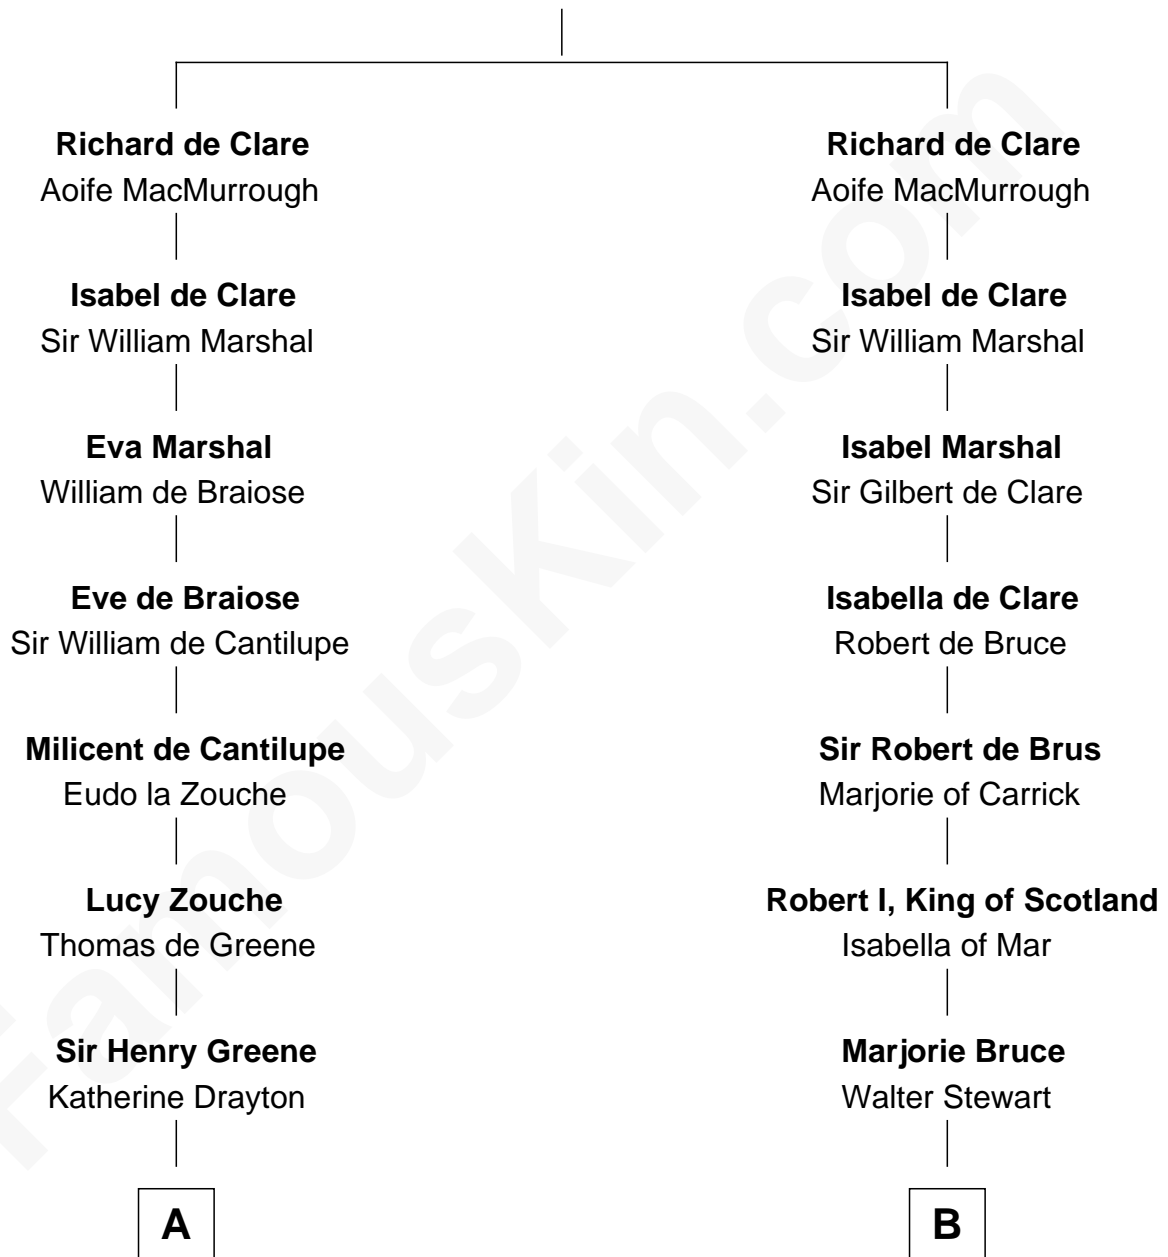

# FamousKin.com Relationship Chart of

**John Quincy Adams**

*6th U.S. President*

19th cousin 1 time removed of

**Major John Pitcairn**

*British Commander at Battle of Lexington*

**Gilbert Fitzgilbert de Clare**

Isabel de Beaumont

**C**

**Col John Quincy**  
Elizabeth Norton

**Elizabeth Quincy**  
Rev. William Smith

**Abigail Quincy Smith**  
John Adams

**John Quincy Adams**  
*6th U.S. President*

**D**

**Mary Erskine**  
William Hamilton

**Katherine Hamilton**  
Rev. David Pitcairn

**Major John Pitcairn**  
*British Commander at Lexington*

FamousKin.com