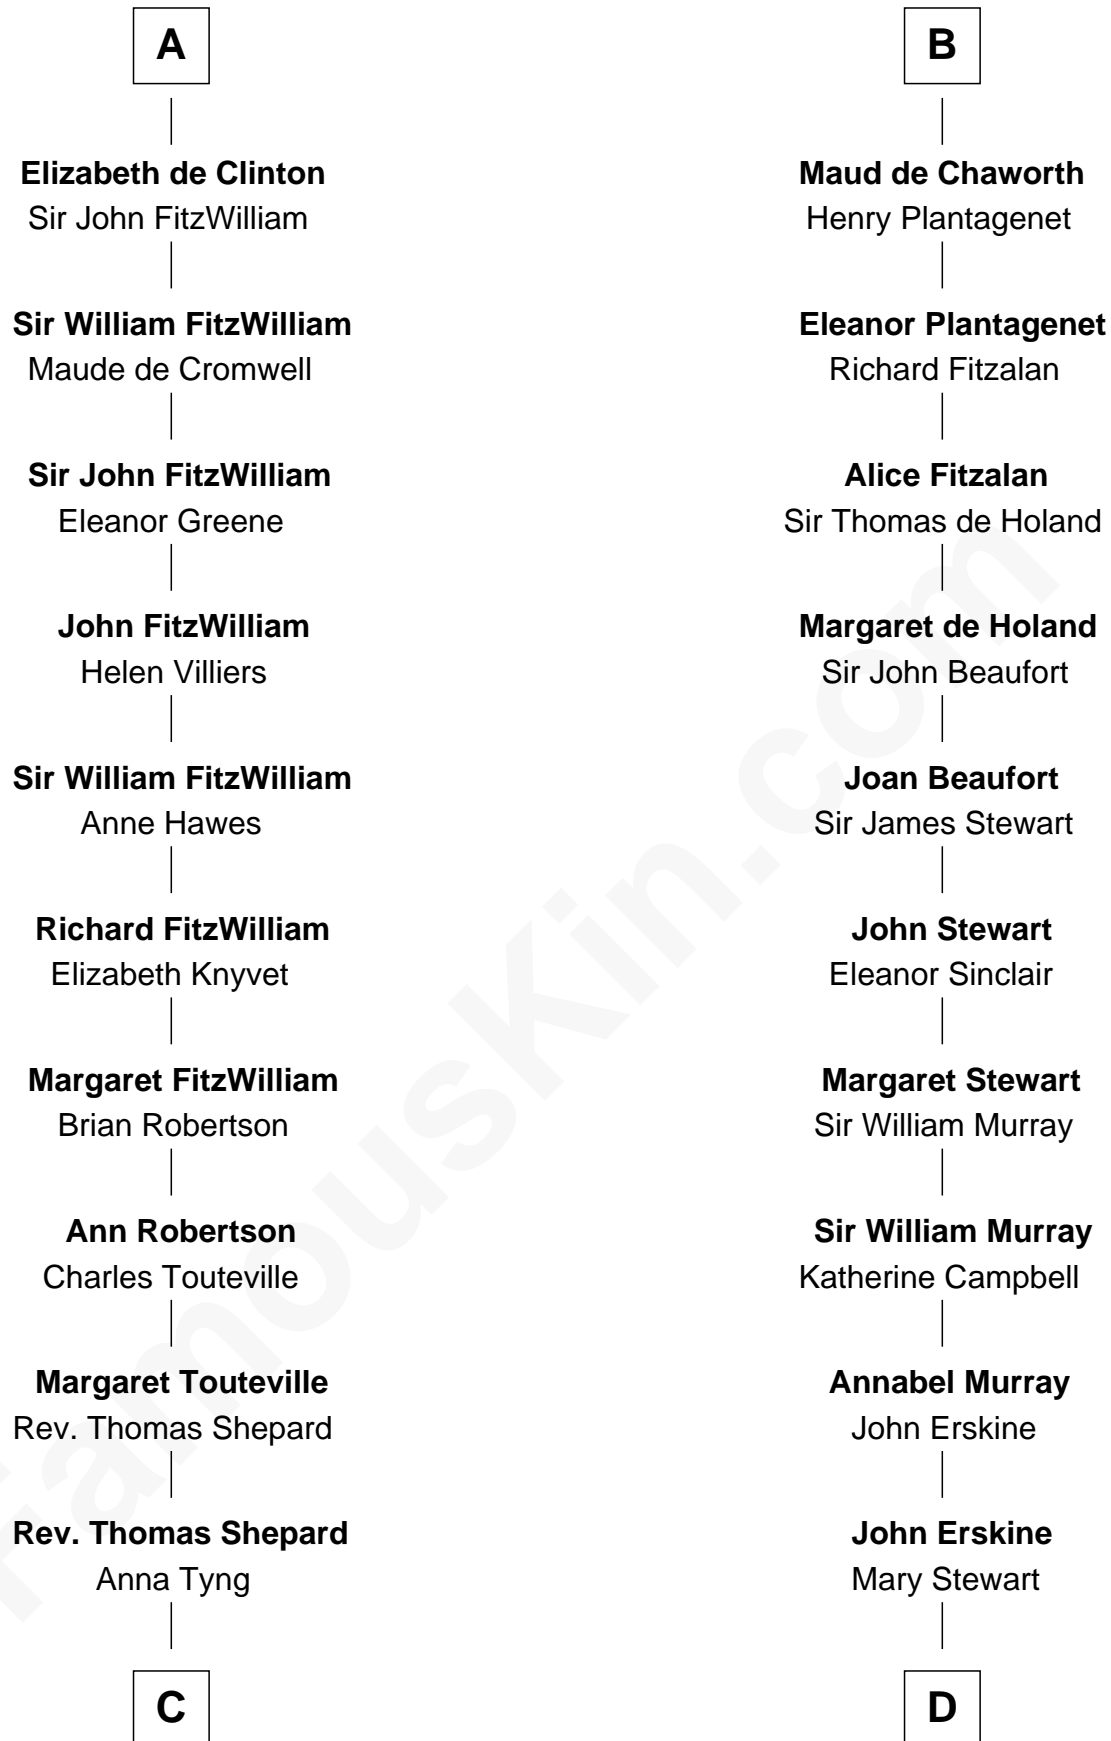

FamousKin.com Relationship Chart of

John Quincy Adams

6th U.S. President

20th cousin 1 time removed of

Major John Pitcairn

British Commander at Battle of Lexington

C

Anna Shepard