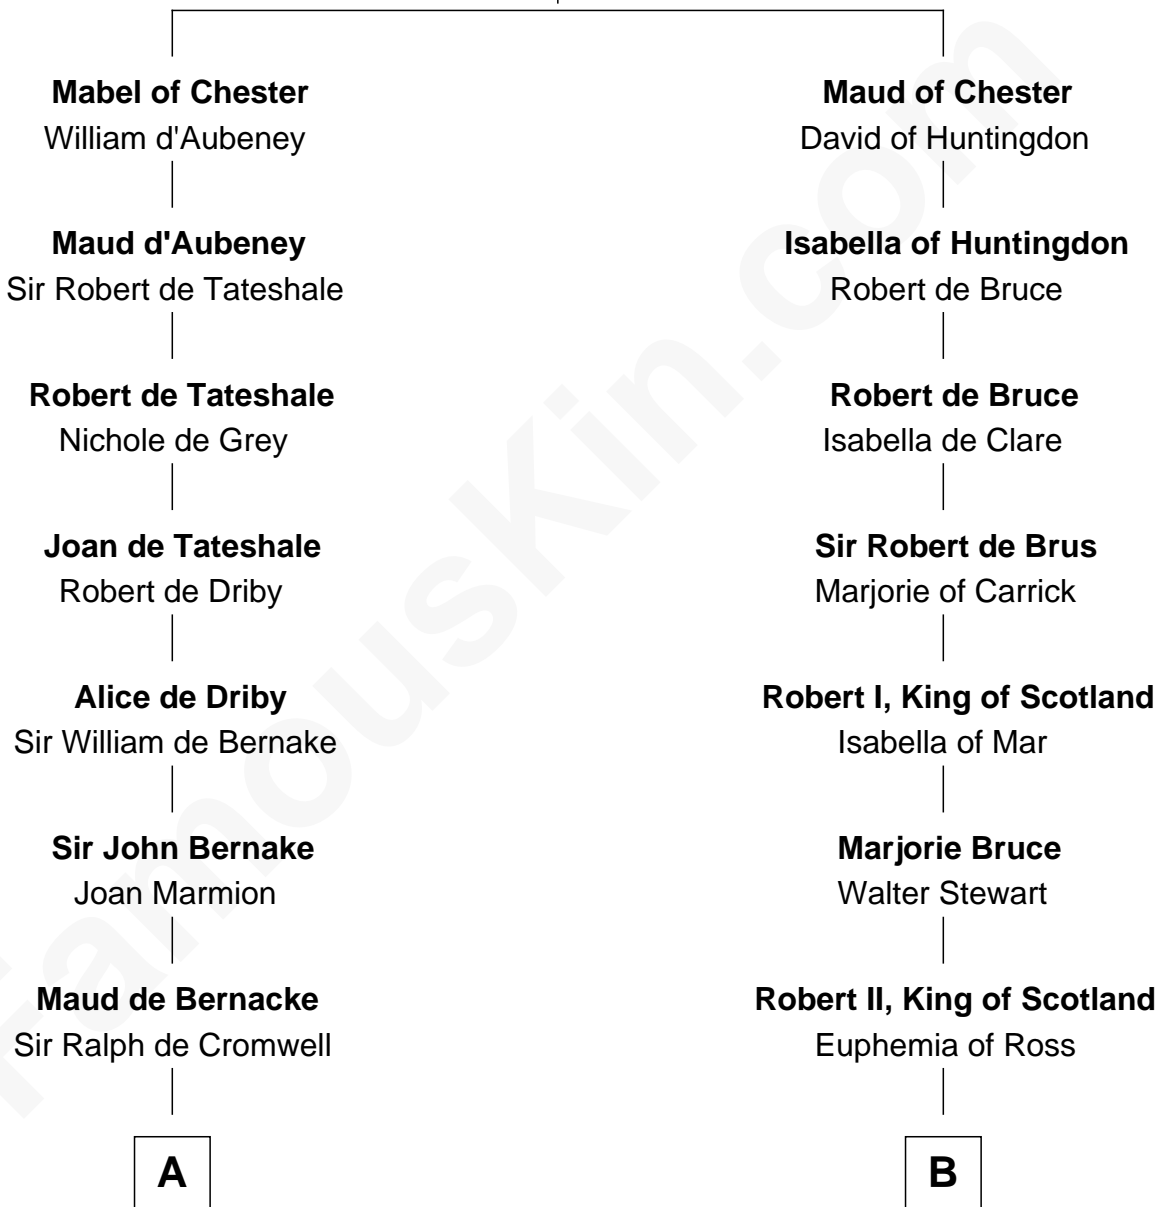

FamousKin.com Relationship Chart of

John Quincy Adams

6th U.S. President

18th cousin 2 times removed of

Major John Pitcairn

British Commander at Battle of Lexington

Hugh de Kevelioc
Bertrade de Montfort

C

Col John Quincy
Elizabeth Norton

Elizabeth Quincy
Rev. William Smith

Abigail Quincy Smith
John Adams

John Quincy Adams
6th U.S. President

D

Katherine Hamilton
Rev. David Pitcairn

Major John Pitcairn
British Commander at Lexington