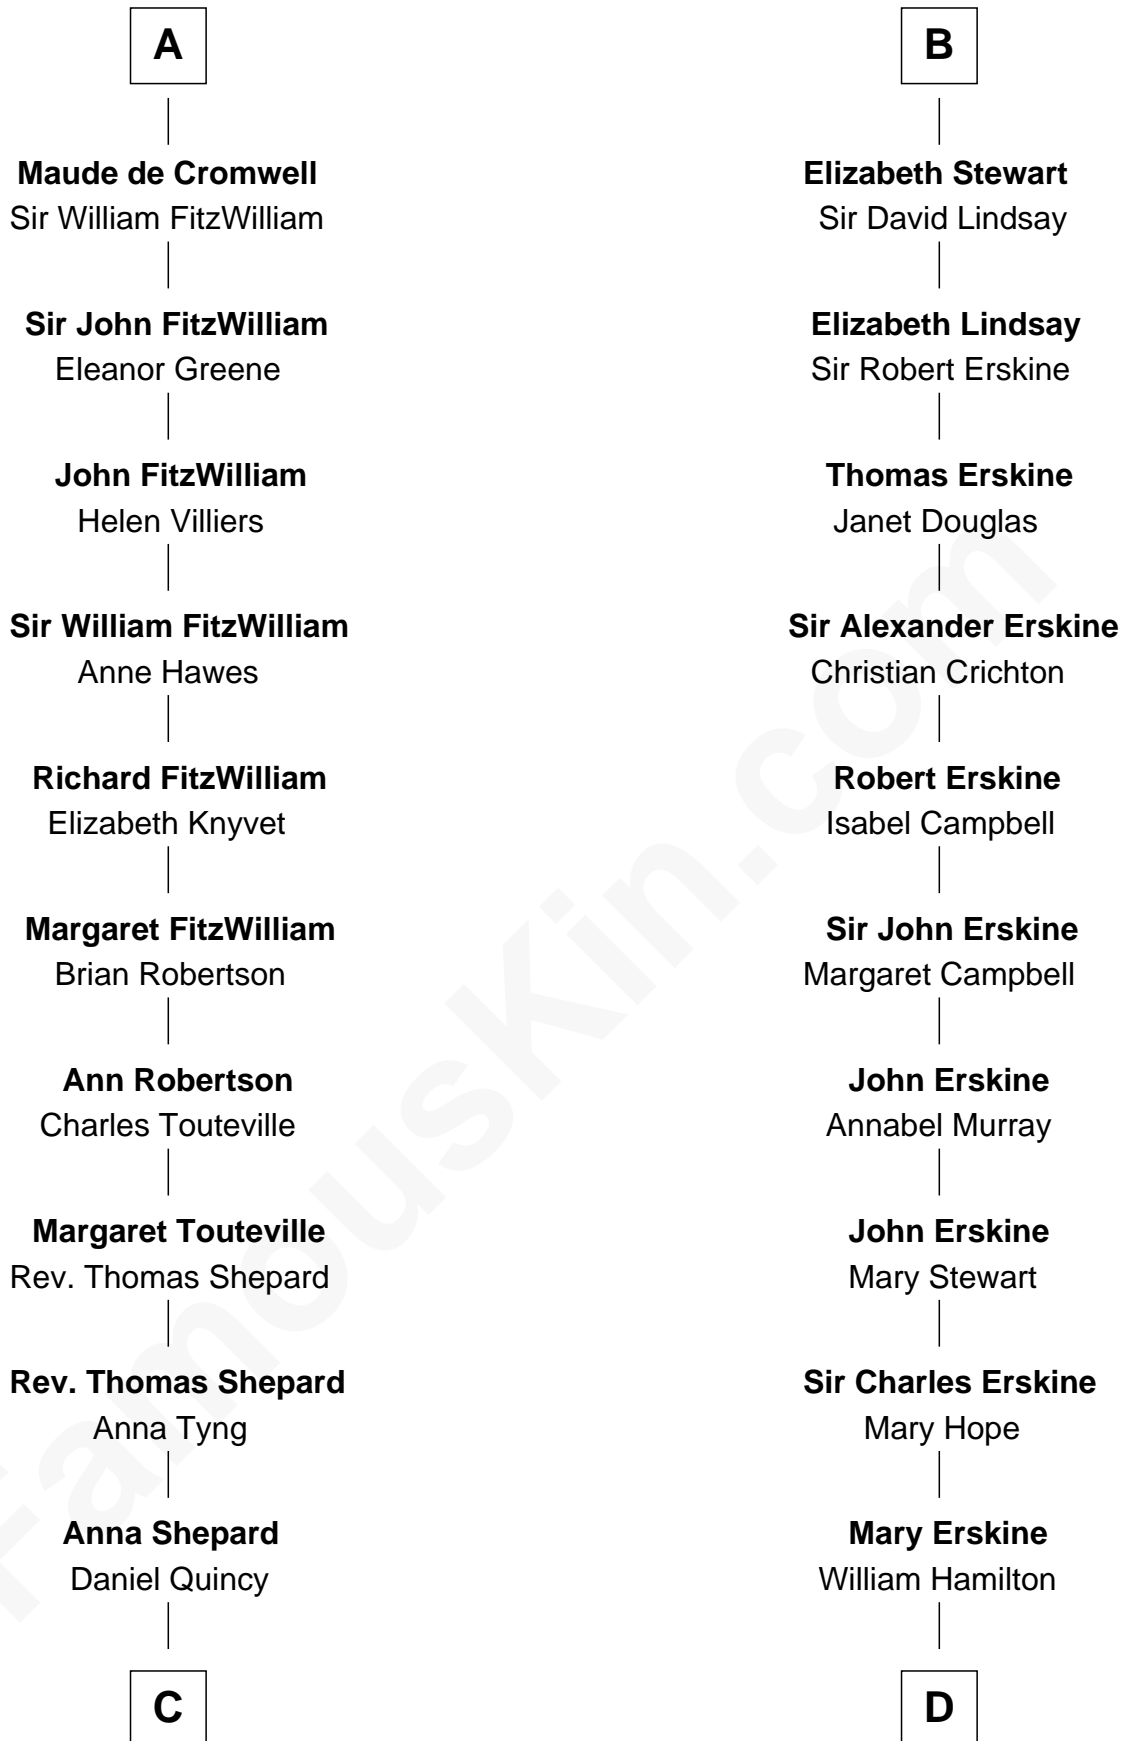

FamousKin.com Relationship Chart of

John Quincy Adams

6th U.S. President

18th cousin 2 times removed of

Major John Pitcairn

British Commander at Battle of Lexington

Hugh de Kevelioc
Bertrade de Montfort

C

Col John Quincy
Elizabeth Norton

Elizabeth Quincy
Rev. William Smith

Abigail Quincy Smith
John Adams

John Quincy Adams
6th U.S. President

D

Katherine Hamilton
Rev. David Pitcairn

Major John Pitcairn
British Commander at Lexington