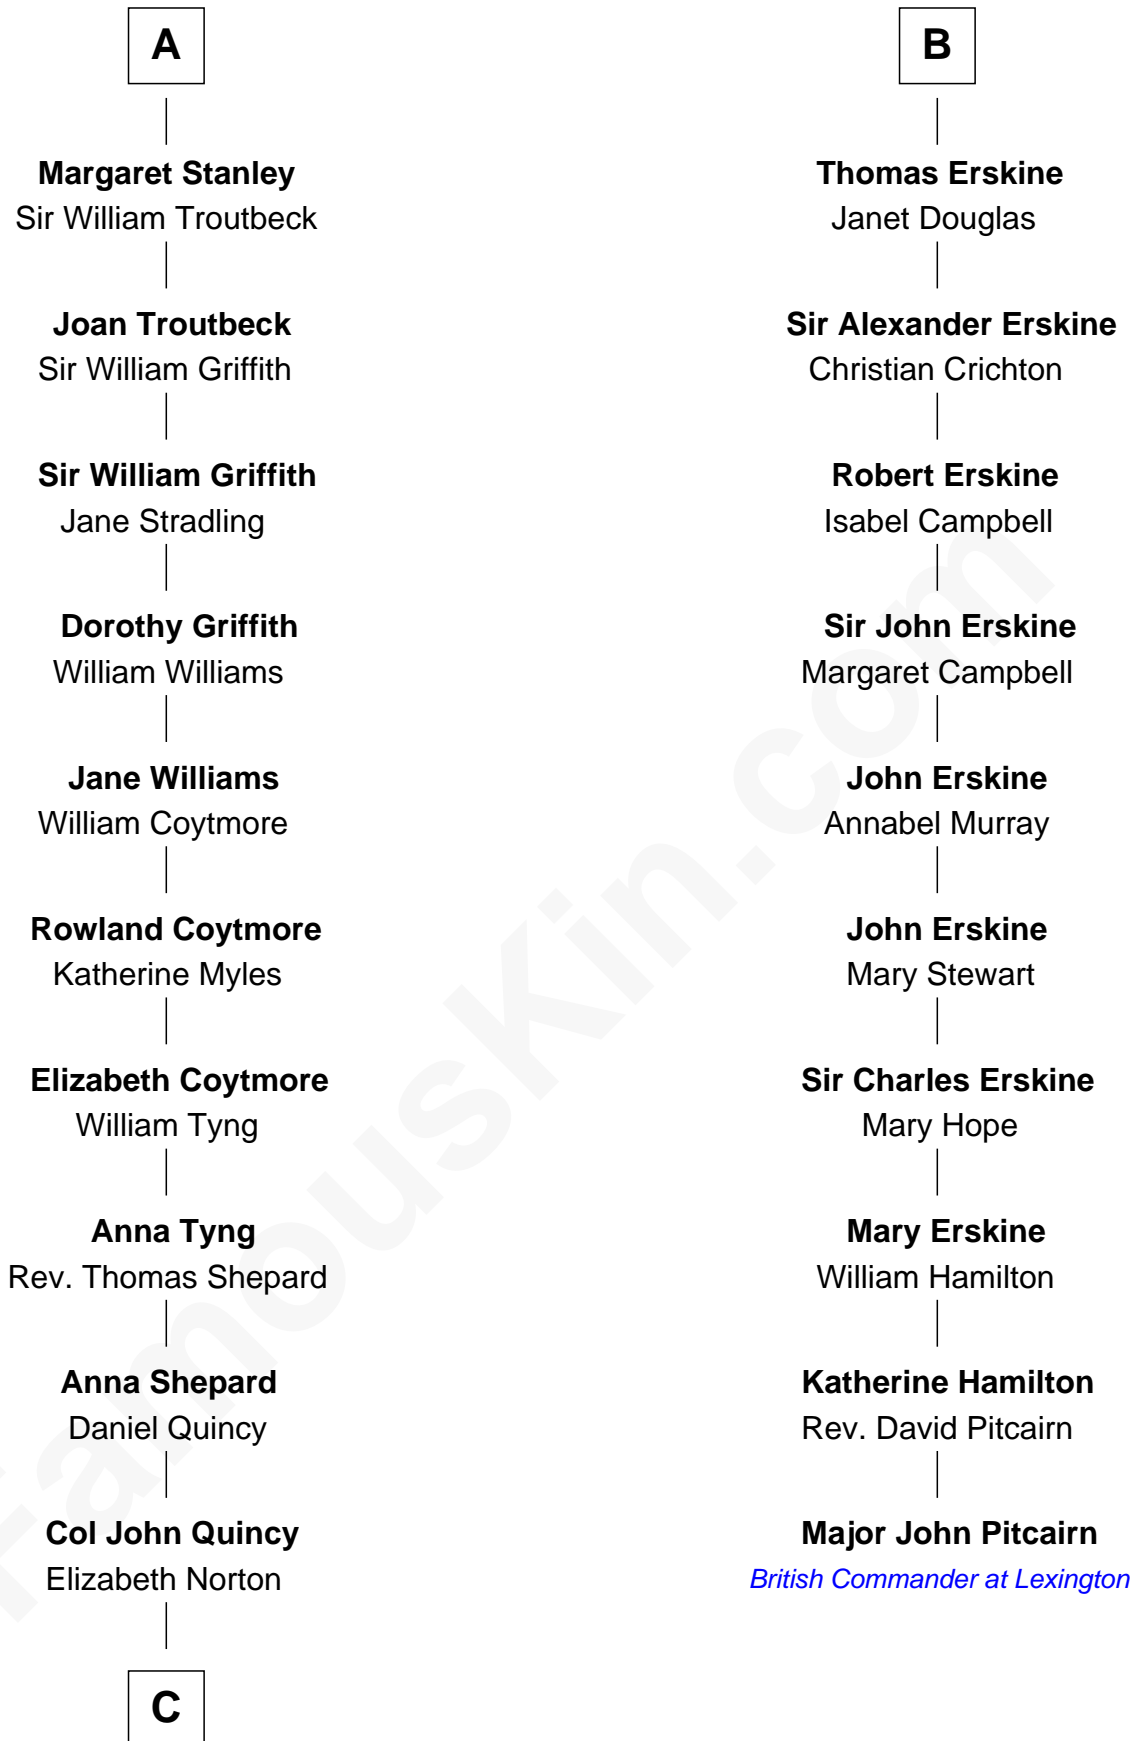

FamousKin.com
Relationship Chart of
John Quincy Adams
6th U.S. President

16th cousin 3 times removed of

Major John Pitcairn
British Commander at Battle of Lexington

C

Elizabeth Quincy
Rev. William Smith

Abigail Quincy Smith
John Adams

John Quincy Adams
6th U.S. President

FamousKin.com